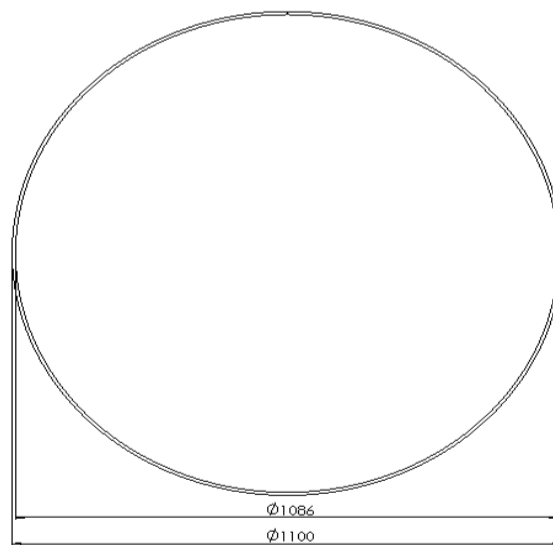

PRODUCT

COLOURS

DESCRIPTION

The mirror consists of a frame made from 1,4 mm solid brass profile, 4 mm mirror glass and 16 mm chipboard.

VERSION

- Polished brass / mirror glass

MIRROR VERSION

Series contains the following:

Ø110

FACTS

MEASUREMENT - Ø CM

Size: Ø110 cm
Depth: 2,5 cm

WEIGHT ITEM

23 kg

PACKAGING TYPE

chipboard, wood frame with polystyrene inlay

PACKAGING MEASUREMENT - L X W X H CM

L: 116 W: 116 H: 8 CM

WEIGHT PACKAGING - MATERIAL TYPE

- Delivery note
- Assembly instructions
- Paper sheet
- EPS inlay

WEIGHT PACKAGING

15 kg

NUMBER OF PARCELS

1 pcs.