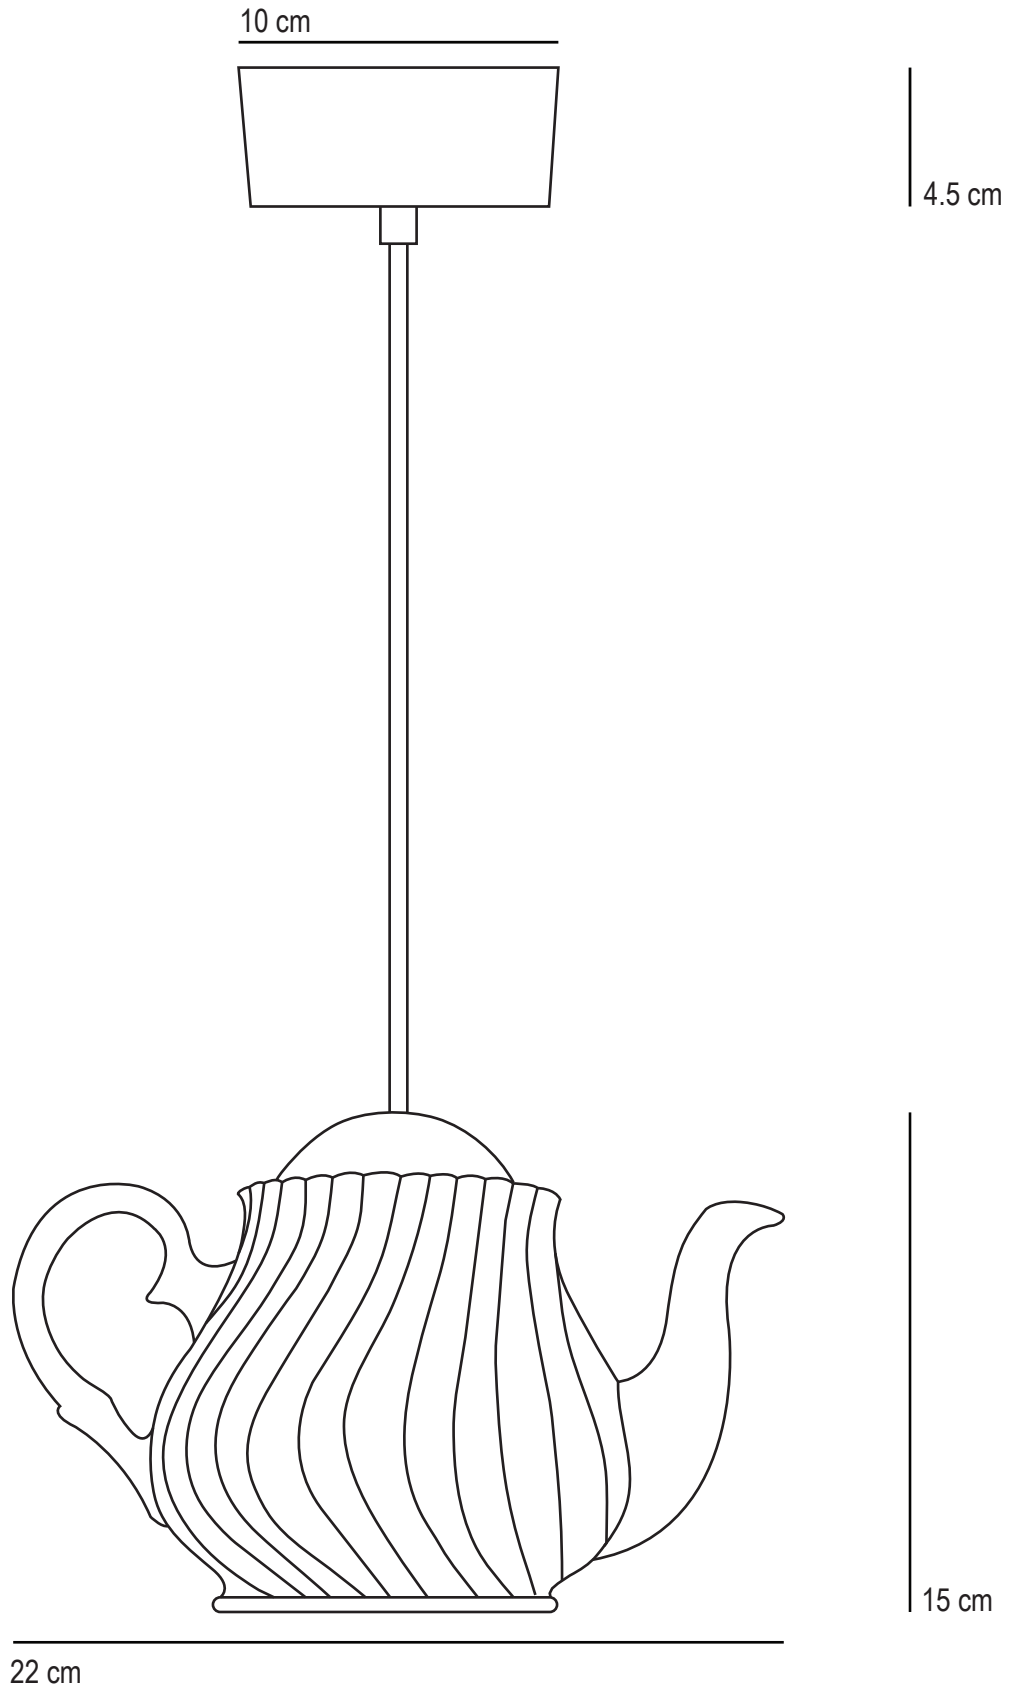

Teapot 2 Pendant

SPECIFICATION	Product Code	Bulb Cap	Max Wattage	Bulb Type
Teapot 2 Pendant	FP 465W	E 27	11	CFL
Available Finish	Natural bone china.			

This product is available for specific markets. CFL compatible.
Cable length 150cm, bespoke cable lengths are available on request.