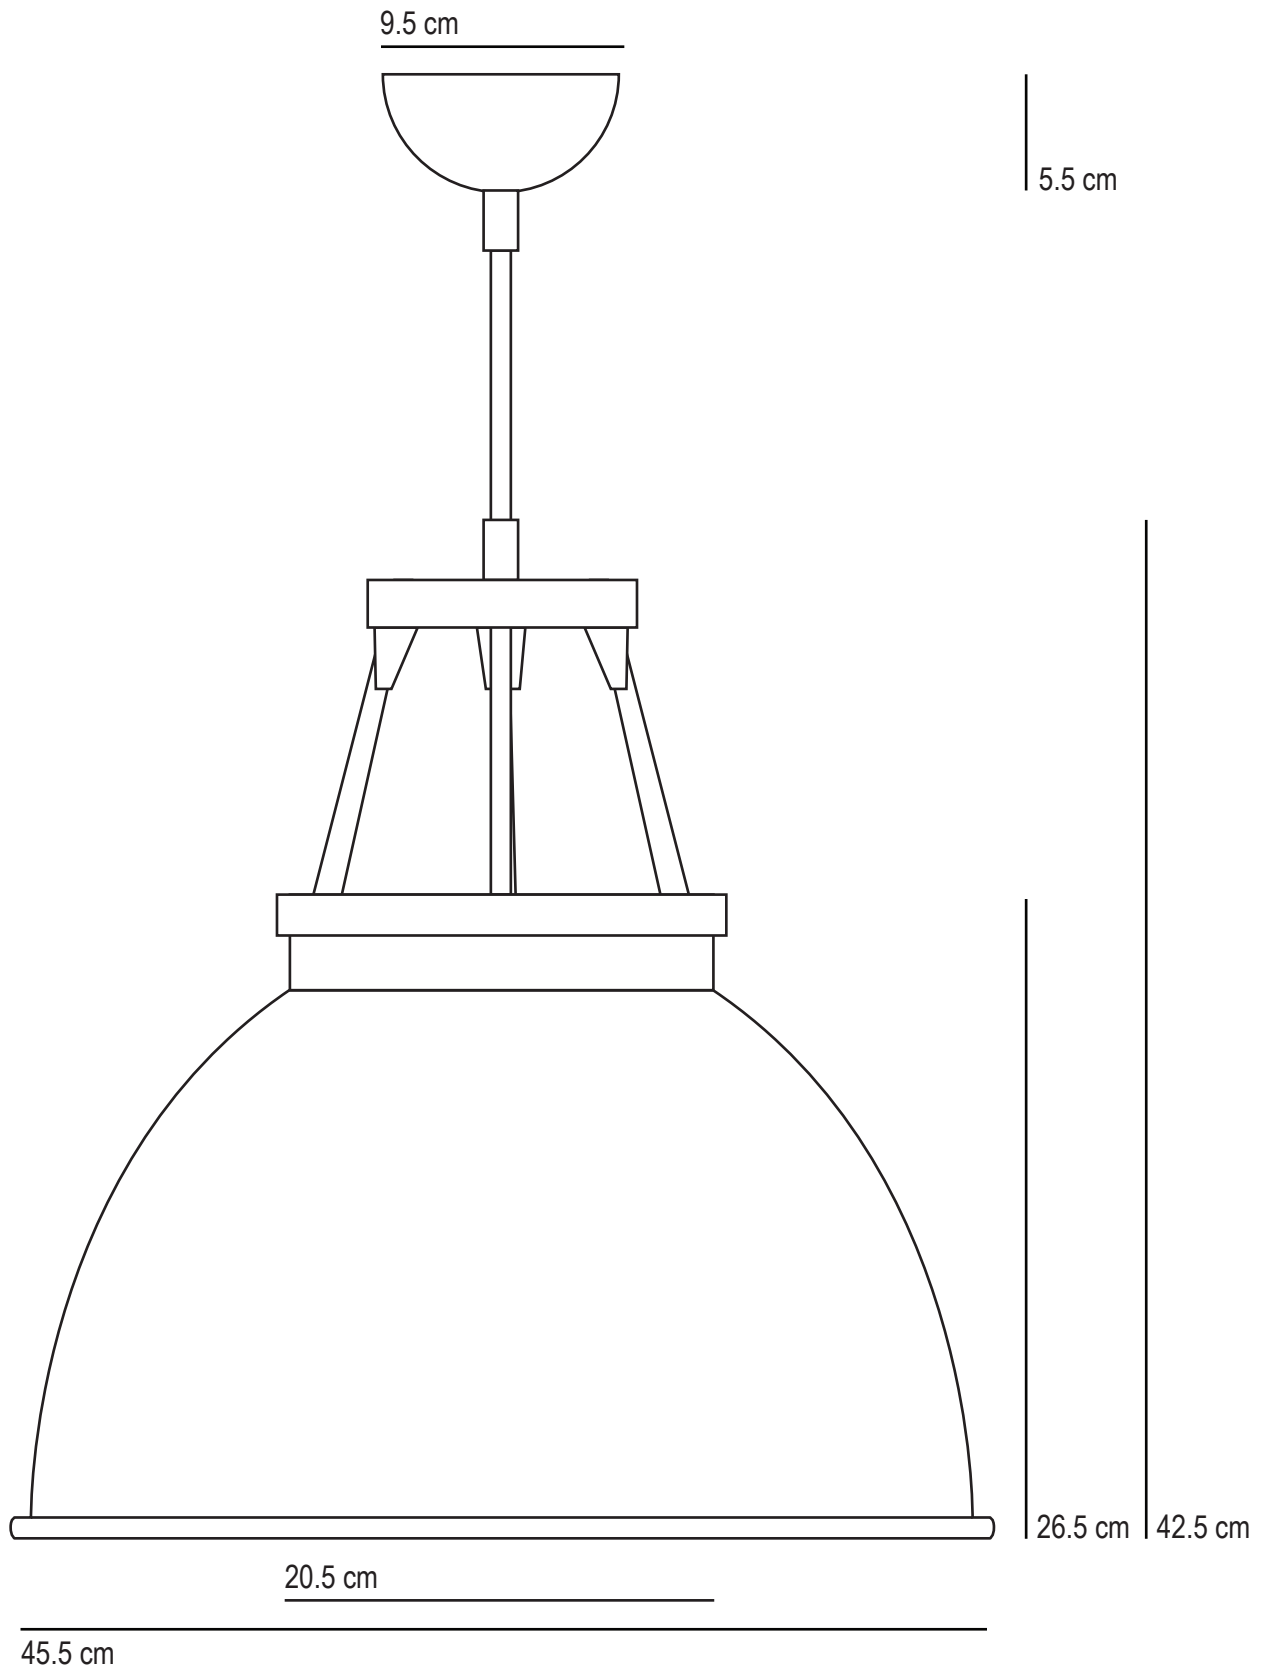

Titan

Pendant Size 3

SPECIFICATION	Product Code	Bulb Cap	Max Wattage	Bulb Type
Titan Pendant Size 3	FP 033	E 27	150	GLS
Available Finish	Polished Aluminium, black, olive green, putty, red, yellow or white painted aluminium.			

This product is available for specific markets. CFL compatible.
Cable length 150cm, bespoke cable lengths are available on request.