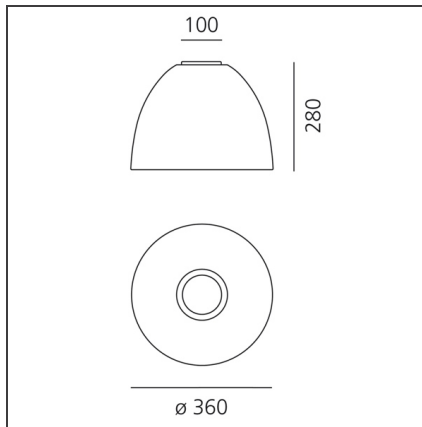

TECHNICAL DRAWINGS

DESIGN BY

Ernesto Gismondi

DESCRIPTION

FEATURES

Article Code:	A244200	Material:	Aluminium, polycarbonate
Colour:	Anthracite grey	Series:	Design
Installation:	Suspension, Ceiling	Area contract:	Hospitality, Residential
Environment:	Indoor	Emission:	Diffused Direct/Indirect

DIMENSIONS

Height:	cm 28	Impact Resistance:	N/D
Base Diameter:	cm 10	Glow Wire Test:	50°C

NOT INCLUDED SOURCES

Category:	HALO	Color Rendering:	99
Number:	1	Color temperature (K):	3000K
Watt:	150W	Class:	A
Socket:	E27		

ALTERNATIVE SOURCES

Category:	LED
Number:	1
Watt:	21W
Delivered lumens output (lm):	2452lm
Type:	2
Socket:	E27
Class:	A

LUMINAIRE

Watt:	W	Delivered lumens output (lm):	1319lm
Voltage:	220V-240V	CCT:	2900K
		Efficiency:	46%
		Efficacy:	8.79lm/W
		CRI:	99

Notes

Added to the direct emission is an indirect emission that produces a halo of decorative light on the ceiling.