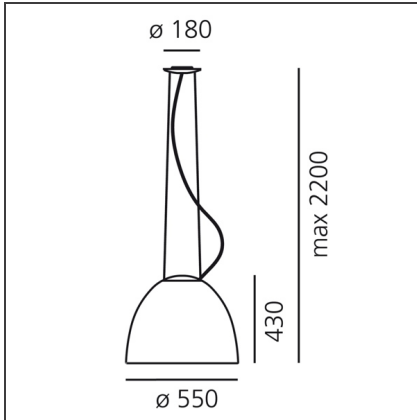

Nur - Suspension - Anodized Aluminium

IP20

Dimmerable: + -

TECHNICAL DRAWINGS

DESIGN BY

Ernesto Gismondi

DESCRIPTION

FEATURES

Article Code:	A240610	Material:	Aluminium, glass
Colour:	Anodized aluminium	Series:	Design
Installation:	Suspension	Area contract:	Hospitality, Office, Residential
Environment:	Indoor	Emission:	Direct/indirect

DIMENSIONS

Height:	cm 43	Glow Wire Test:	650°C
Base Diameter:	cm 18		
Max Height from ceiling:	cm 220		

NOT INCLUDED SOURCES

Category:	HALO	Color Rendering:	1a
Number:	1	Color temperature (K):	2900K
Watt:	205W		
Lbs:	Qt32		
Socket:	E27		
Duration (h):	2000h		