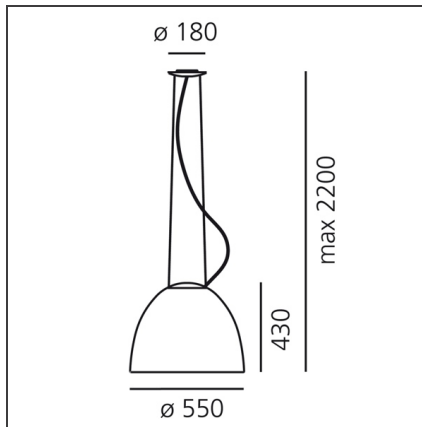

Nur Gloss - Suspension - White

IP20     

Dimmerable: +  -

TECHNICAL DRAWINGS

DESIGN BY

Ernesto Gismondi

DESCRIPTION

FEATURES

Article Code:	A242100	Material:	Aluminium, polycarbonate, glass
Colour:	White	Series:	Design
Installation:	Suspension	Area contract:	Hospitality, Office, Residential
Environment:	Indoor	Emission:	Direct/indirect

DIMENSIONS

Height:	cm 43.9	Impact Resistance:	N/D
Max Height from ceiling:	cm 200	Glow Wire Test:	650°C

NOT INCLUDED SOURCES

Category:	HALO	Color Rendering:	99
Number:	1	Color temperature (K):	3000K
Watt:	205W	Class:	A
Socket:	E27		