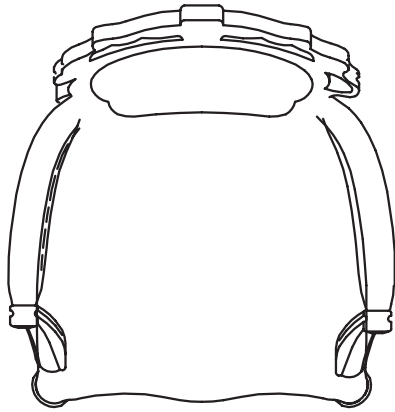

Colour

Black

Packaging

H 110 cm | 43.1"
W 72 cm | 28.3"
D 72 cm | 28.3"

Colli I

Product weight:
12 KG | 26,5 lb
With packaging:
13,5 KG | 29,8 lb

Cleaning Instructions

The Smoke series of furniture should be lightly dusted regularly with a feather duster and a damp cloth. To clean the upholstery Moooi recommends using a soft damp cloth. Moooi recommends always reading the label of any cleaning product you wish to use on or near any item from the Moooi collection. For further information and cleaning assistance for this product please contact your nearest Moooi agent or dealer which can be located via our website.

Main dimensions

60cm | 23.6"

63 cm | 24.8"

71cm | 28"

49 cm | 19.5"

106 cm | 41.7"