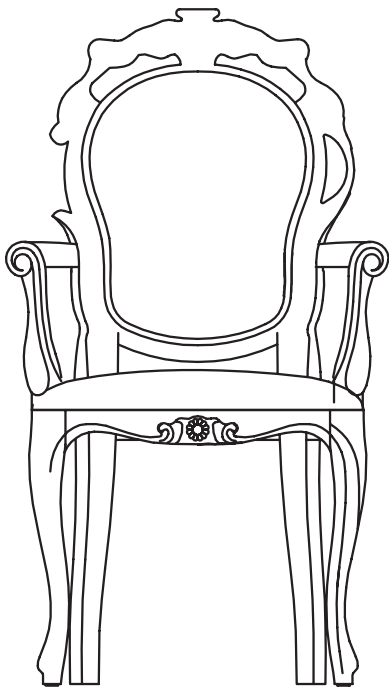

m o o o i[®]

Smoke Dining Armchair

The Smoke Dining Armchair is a comfortable extension of the evergreen smoke collection. A dining chair with the addition of armrests to make dining in style even cozier.

Colour

Black

Packaging

H 110 cm | 43.1"
W 72 cm | 28.3"
D 72 cm | 28.3"

Colli I

Product weight:
12 KG | 26,5 lb
With packaging:
13,5 KG | 29,8 lb

Cleaning Instructions

The Smoke series of furniture should be lightly dusted regularly with a feather duster and a damp cloth. To clean the upholstery Moooi recommends using a soft damp cloth. Moooi recommends always reading the label of any cleaning product you wish to use on or near any item from the Moooi collection. For further information and cleaning assistance for this product please contact your nearest Moooi agent or dealer which can be located via our website.

Main dimensions

60cm | 23.6"

63 cm | 24.8"

71cm | 28"

49 cm | 19.5"

106 cm | 41.7"