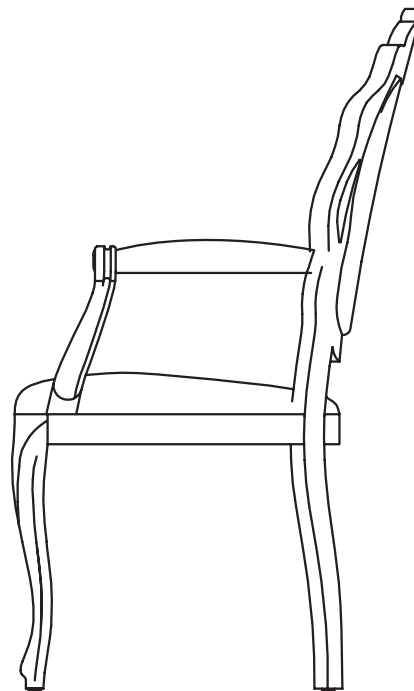

m o o o i[®]

Smoke Dining Armchair

The Smoke Dining Armchair is a comfortable extension of the evergreen smoke collection. A dining chair with the addition of armrests to make dining in style even cozier.

Colour

Black

Packaging

H 110 cm | 43.1"
W 72 cm | 28.3"
D 72 cm | 28.3"

Colli I

Product weight:
12 KG | 26,5 lb
With packaging:
13,5 KG | 29,8 lb

Cleaning Instructions

The Smoke series of furniture should be lightly dusted regularly with a feather duster and a damp cloth. To clean the upholstery Moooi recommends using a soft damp cloth. Moooi recommends always reading the label of any cleaning product you wish to use on or near any item from the Moooi collection. For further information and cleaning assistance for this product please contact your nearest Moooi agent or dealer which can be located via our website.

Main dimensions

60cm | 23.6"

63 cm | 24.8"

71cm | 28"

49 cm | 19.5"

106 cm | 41.7"