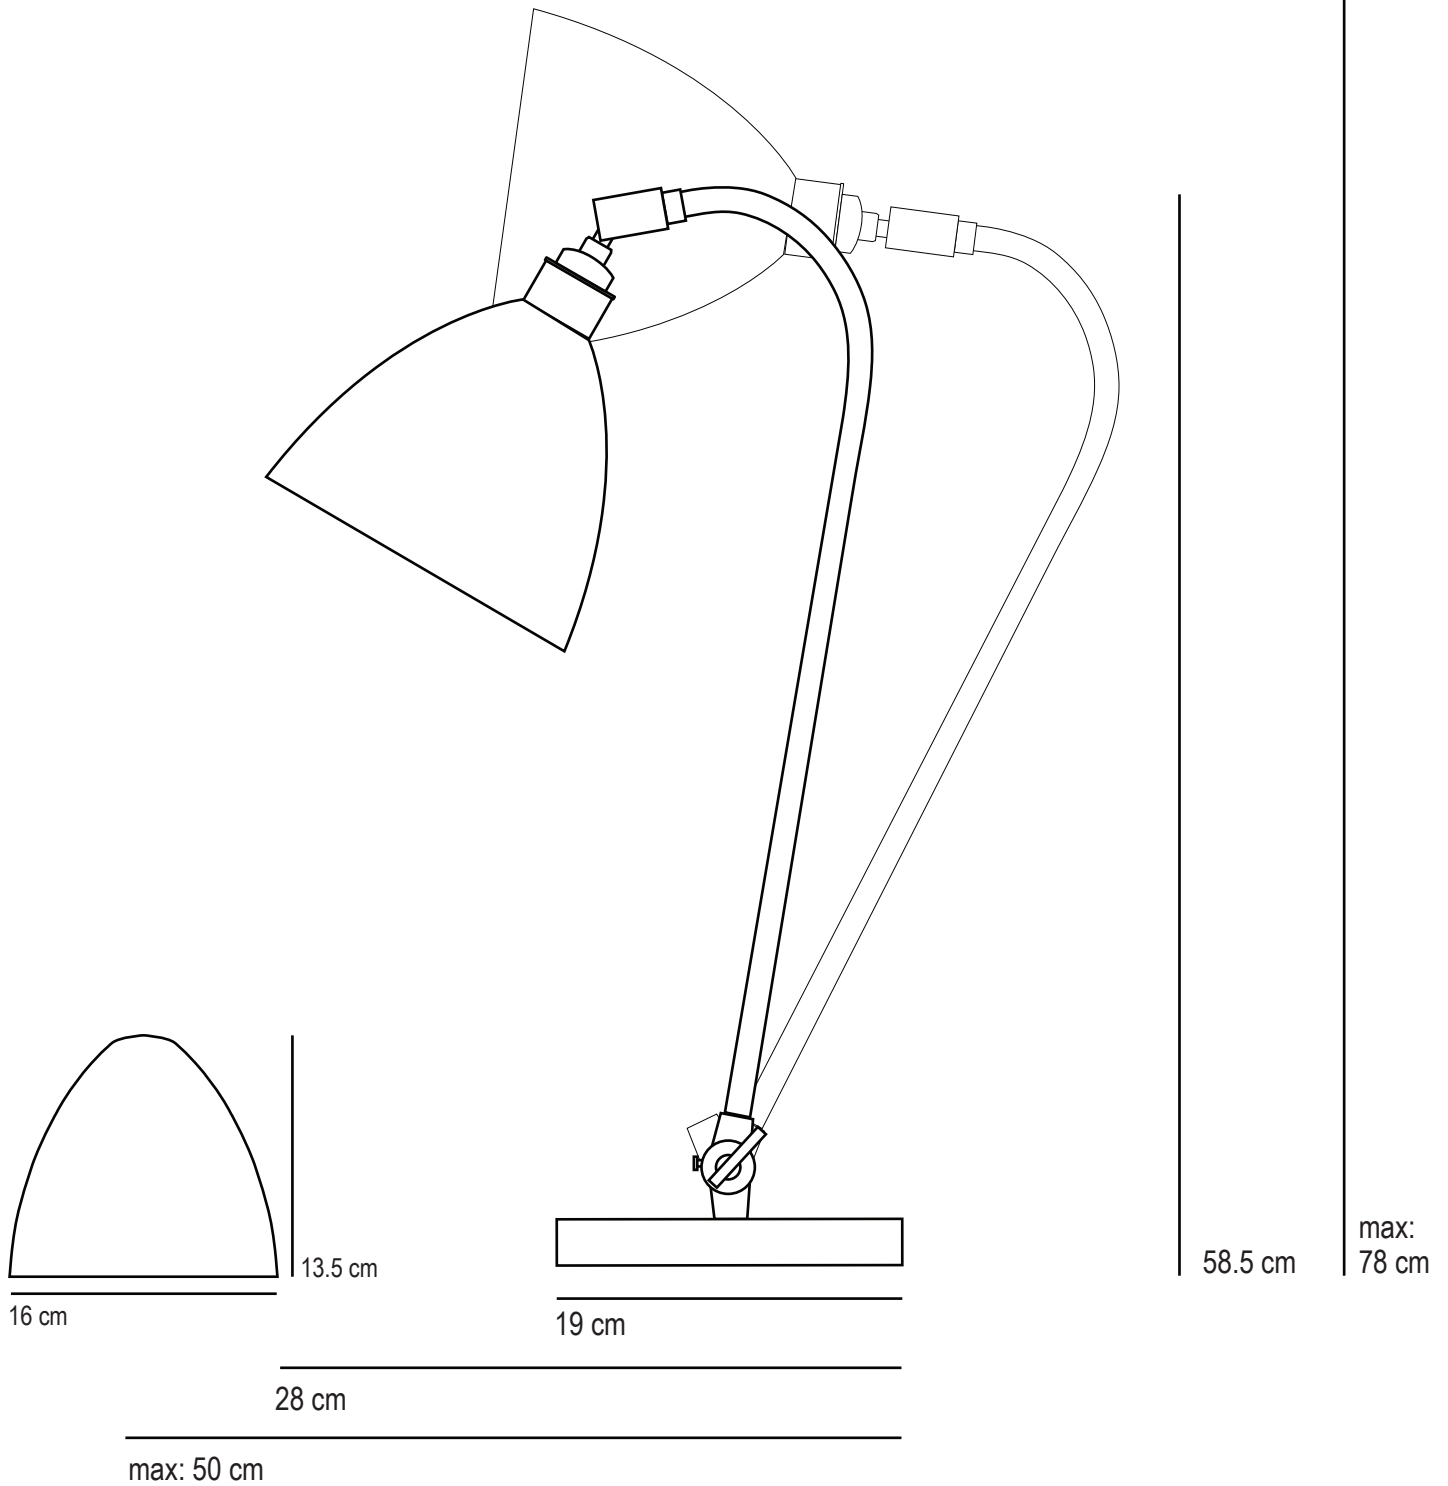

Task Solo Table

SPECIFICATION	Product Code	Bulb Cap	Max Wattage	Bulb Type
Task Solo Table	FT 427	E 27	60	GLS
Available Finish	Polished aluminium, red, olive green, cream, putty, white, navy or black-painted aluminium.			