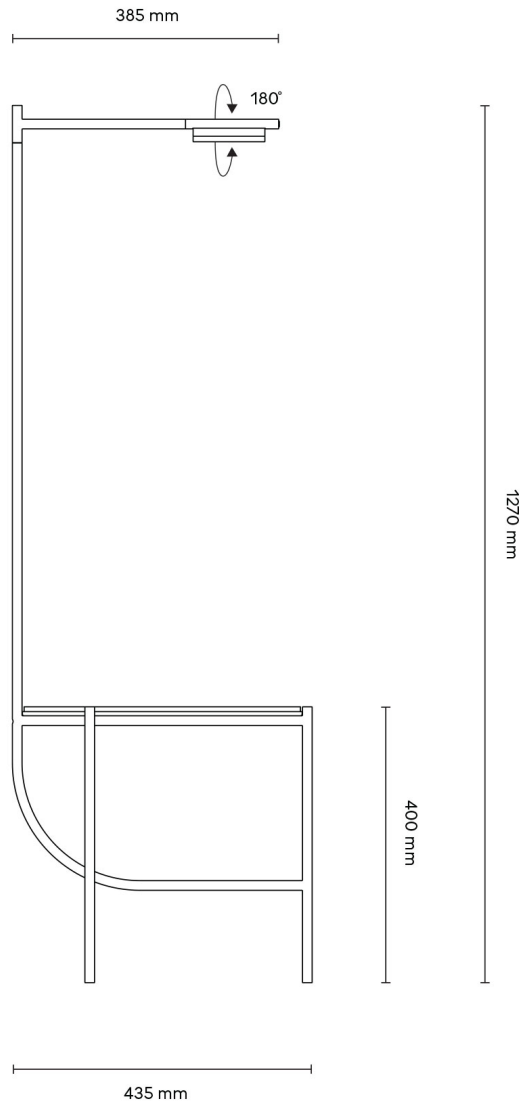

Igram Lamp+Table

Product Fact Sheet

Code / Colour:

IG-LT / Black / RAL 9005 / ●

Characteristics:

- Soft start touch dimmer integrated on the horizontal arm
- Rotating lampshade and arm
- Opal PMMA light diffuser
- LED driver with interchangeable plugs

Material:

Steel, PMMA, glazed ceramic/oak veneer

Cord:

Light Source:

Dimmable LED; 5,7 W; 540 lm; 2700 K;
CRI > 90

Ratings:

100-240 V/24 V; 50/60 Hz

Environment:

Indoor

GRUPA IG-LT

This luminaire is compatible with bulbs of the energy classes:

A⁺⁺
A⁺
A
B
C
D
E

This luminaire is sold with a bulb of the energy class: A⁺

874/2012