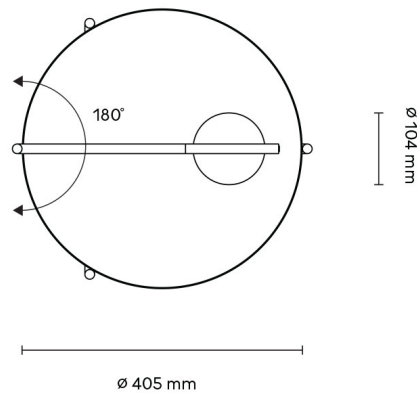

Igram Lamp+Table

Product Fact Sheet

Code / Colour:

IG-LT / Black / RAL 9005 / ●

Characteristics:

- Soft start touch dimmer integrated on the horizontal arm
- Rotating lampshade and arm
- Opal PMMA light diffuser
- LED driver with interchangeable plugs

Material:

Steel, PMMA, glazed ceramic/oak veneer

Cord:

Light Source:

Dimmable LED; 5,7 W; 540 lm; 2700 K;
CRI > 90

Ratings:

100-240 V/24 V; 50/60 Hz

Environment:

Indoor

GRUPA IG-LT

This luminaire is compatible with bulbs of the energy classes:

A⁺⁺
A⁺
A
B
C
D
E

This luminaire is sold with a bulb of the energy class: A⁺

874/2012