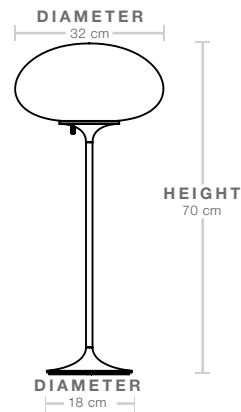

Today's Stemlite remains true to Curry's designs, comprising three of the original heights: two table heights, one of which was originally conceived as a floor lamp and the original floor lamp height. A second, taller floor lamp has been added and a pendant light has been engineered by simply flipping the original design upside-down. A counterweight has been hidden in the negative space created by the geometry of the foot of the upright lamps to meet contemporary safety requirements regarding stability and versions of the floor and pendant lights with new larger globes are also available.

## Dimensions & Weight

<b>LAMP HEIGHT</b>	70 cm
<b>LAMP STAND</b>	Ø18 cm
<b>SHADE DIAMETER</b>	Ø32 cm
<b>SHADE HEIGHT</b>	17 cm
<b>CORD LENGTH</b>	220 cm
<b>TOTAL WEIGHT</b>	3.7 kg

---

### Packaging - Base

<b>NUMBER OF PARCELS</b>	1
<b>PACKAGING LENGTH</b>	64 cm
<b>PACKAGING WIDTH</b>	25 cm
<b>PACKAGING HEIGHT</b>	21.5 cm
<b>PACKAGING WEIGHT</b>	1.3 Kg
<b>GROSS WEIGHT</b>	3.8 Kg

### Packaging - Shade

<b>NUMBER OF PARCELS</b>	1
<b>PACKAGING LENGTH</b>	38 cm
<b>PACKAGING WIDTH</b>	22 cm
<b>PACKAGING HEIGHT</b>	38 cm
<b>PACKAGING WEIGHT</b>	0.7 Kg
<b>GROSS WEIGHT</b>	1.8 Kg