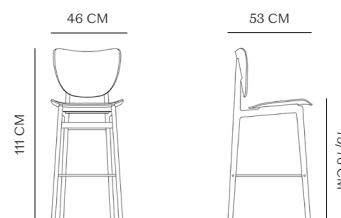

CERTIFICATION

n/a

COUNTRY OF ORIGIN

Latvia

DIMENSIONS

Elephant Bar Chair 75 cm

H 111 cm / W 46 cm / D 53 cm
With out upholstery: SH 75 cm / With upholstery: SH 76 cm

Elephant Bar Chair 65 cm

H 101 cm / W 46 cm / D 52 cm
With out upholstery: SH 65 cm / With upholstery: SH 66 cm