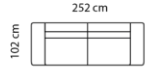

Revers sofa

Combination **3221** Combination **2521** Combination **2221** Pouf **1710** LUCERA Pouf **xxxx** Combo shown: **0011** Combo shown: **0031** Combo shown: **0051**
 Combo mirrored **0021** Combo mirrored **0041** Combo mirrored **0061**

Valid from July 1st, 2021

Price group M3: 2,11 3-seater M3: 1,79 2 1/2-seater M3: 1,57 2-seater M3: 0,40 Pouf M3: Pouf M3: 2,88 Chaiselong+2-seater M3: 2,94 Chaiselong+2 1/2-seater M3: 3,23 Chaiselong+3-seater