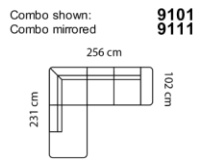

Revers sofa

Combination **3221** Combination **2521** Combination **2221** Pouf **1710** LUCERA Pouf **xxxx** Combo shown: **0011** Combo shown: **0031** Combo shown: **0051**
 Combo mirrored **0021** Combo mirrored **0041** Combo mirrored **0061**

end+90°+3-seater

Open-end+90°+2-seater

Open-end+90°+2 1/2-seater

Open-end+90°+2-seat+chaiselong

Open-end+90°+2 1/2-seat+chaiselong

Open-end+90°+3-seat+chaiselong

Open-

Specifications of Revers sofa