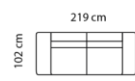

Revers sofa

Combination **3221** Combination **2521** Combination **2221** Pouf **1710** LUCERA Pouf **xxxx** Combo shown: **0011** Combo shown: **0031** Combo shown: **0051**
 Combo mirrored **0021** Combo mirrored **0041** Combo mirrored **0061**

Valid from July 1st, 2021

Price group M3: 2,11 3-seater M3: 1,79 2 1/2-seater M3: 1,57 2-seater M3: 0,40 Pouf M3: Pouf M3: 2,88 Chaiselong+2-seater M3: 2,94 Chaiselong+2 1/2-seater M3: 3,23 Chaiselong+3-seater