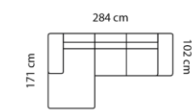

Revers sofa

Combination **3221** Combination **2521** Combination **2221** Pouf **1710** LUCERA Pouf **xxxx** Combo shown: **0011** Combo shown: **0031** Combo shown: **0051**
 Combo mirrored **0021** Combo mirrored **0041** Combo mirrored **0061**

Valid from July 1st, 2021

Price group M3: 2,11 3-seater M3: 1,79 2 1/2-seater M3: 1,57 2-seater M3: 0,40 Pouf M3: Pouf M3: 2,88 Chaiselong+2-seater M3: 2,94 Chaiselong+2 1/2-seater M3: 3,23 Chaiselong+3-seater

end+90°+3-seater

Open-end+90°+2-seater

Open-end+90°+2 1/2-seater

Open-end+90°+2-seat+chaiselong

Open-end+90°+2 1/2-seat+chaiselong

Open-end+90°+3-seat+chaiselong

Open-

Specifications of Revers sofa