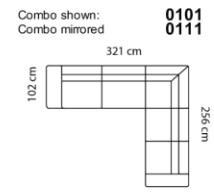

Revers sofa

Combination **3221** Combination **2521** Combination **2221** Pouf **1710** LUCERA Pouf **xxxx** Combo shown: **0011** Combo shown: **0031** Combo shown: **0051**
 Combo mirrored **0021** Combo mirrored **0041** Combo mirrored **0061**

end+90°+3-seater

Open-end+90°+2-seater

Open-end+90°+2 1/2-seater

Open-end+90°+2-seat+chaiselong

Open-end+90°+2 1/2-seat+chaiselong

Open-end+90°+3-seat+chaiselong

Open-

Specifications of Revers sofa