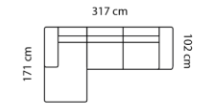

Revers sofa

Combination **3221** Combination **2521** Combination **2221** Pouf **1710** LUCERA Pouf **xxxx** Combo shown: **0011** Combo shown: **0031** Combo shown: **0051**
 Combo mirrored **0021** Combo mirrored **0041** Combo mirrored **0061**

Valid from July 1st, 2021

Price group M3: 2,11 3-seater M3: 1,79 2 1/2-seater M3: 1,57 2-seater M3: 0,40 Pouf M3: Pouf M3: 2,88 Chaiselong+2-seater M3: 2,94 Chaiselong+2 1/2-seater M3: 3,23 Chaiselong+3-seater

end+90°+3-seater

Open-end+90°+2-seater

Open-end+90°+2 1/2-seater

Open-end+90°+2-seat+chaiselong

Open-end+90°+2 1/2-seat+chaiselong

Open-end+90°+3-seat+chaiselong

Open-

Specifications of Revers sofa