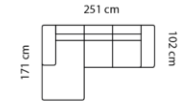

Revers sofa

Combination **3221** Combination **2521** Combination **2221** Pouf **1710** LUCERA Pouf **xxxx** Combo shown: **0011** Combo shown: **0031** Combo shown: **0051**
 Combo mirrored **0021** Combo mirrored **0041** Combo mirrored **0061**

Valid from July 1st, 2021

Price group M3: 2,11 3-seater M3: 1,79 2 1/2-seater M3: 1,57 2-seater M3: 0,40 Pouf M3: Pouf M3: 2,88 Chaiselong+2-seater M3: 2,94 Chaiselong+2 1/2-seater M3: 3,23 Chaiselong+3-seater

end+90°+3-seater

Open-end+90°+2-seater

Open-end+90°+2 1/2-seater

Open-end+90°+2-seat+chaiselong

Open-end+90°+2 1/2-seat+chaiselong

Open-end+90°+3-seat+chaiselong

Open-

Specifications of Revers sofa