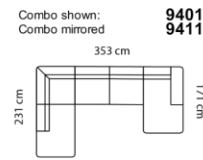

Revers sofa

Combination **3221** Combination **2521** Combination **2221** Pouf **1710** LUCERA Pouf **xxxx** Combo shown: **0011** Combo shown: **0031** Combo shown: **0051**
 Combo mirrored **0021** Combo mirrored **0041** Combo mirrored **0061**

end+90°+3-seater

Open-end+90°+2-seater

Open-end+90°+2 1/2-seater

Open-end+90°+2-seat+chaiselong

Open-end+90°+2 1/2-seat+chaiselong

Open-end+90°+3-seat+chaiselong

Open-

Specifications of Revers sofa