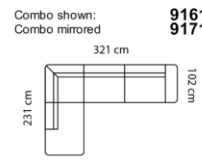

Revers sofa

Combination **3221** Combination **2521** Combination **2221** Pouf **1710** LUCERA Pouf **xxxx** Combo shown: **0011** Combo shown: **0031** Combo shown: **0051**
 Combo mirrored **0021** Combo mirrored **0041** Combo mirrored **0061**

end+90°+3-seater

Open-end+90°+2-seater

Open-end+90°+2 1/2-seater

Open-end+90°+2-seat+chaiselong

Open-end+90°+2 1/2-seat+chaiselong

Open-end+90°+3-seat+chaiselong

Open-

Specifications of Revers sofa