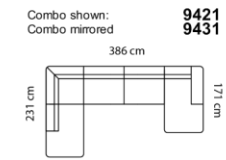

Revers sofa

Combination **3221** Combination **2521** Combination **2221** Pouf **1710** LUCERA Pouf **xxxx** Combo shown: **0011** Combo shown: **0031** Combo shown: **0051**
 Combo mirrored **0021** Combo mirrored **0041** Combo mirrored **0061**

end+90°+3-seater

Open-end+90°+2-seater

Open-end+90°+2 1/2-seater

Open-end+90°+2-seat+chaiselong

Open-end+90°+2 1/2-seat+chaiselong

Open-end+90°+3-seat+chaiselong

Open-

Specifications of Revers sofa