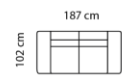

Revers sofa

Combination **3221** Combination **2521** Combination **2221** Pouf **1710** LUCERA Pouf **xxxx** Combo shown: **0011** Combo shown: **0031** Combo shown: **0051**
 Combo mirrored **0021** Combo mirrored **0041** Combo mirrored **0061**

Valid from July 1st, 2021

Price group M3: 2,11 3-seater M3: 1,79 2 1/2-seater M3: 1,57 2-seater M3: 0,40 Pouf M3: Pouf M3: 2,88 Chaiselong+2-seater M3: 2,94 Chaiselong+2 1/2-seater M3: 3,23 Chaiselong+3-seater

end+90°+3-seater

Open-end+90°+2-seater

Open-end+90°+2 1/2-seater

Open-end+90°+2-seat+chaiselong

Open-end+90°+2 1/2-seat+chaiselong

Open-end+90°+3-seat+chaiselong

Open-

Specifications of Revers sofa