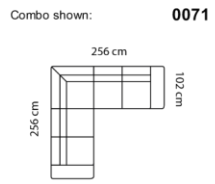

Revers sofa

Combination **3221** Combination **2521** Combination **2221** Pouf **1710** LUCERA Pouf **xxxx** Combo shown: **0011** Combo shown: **0031** Combo shown: **0051**
 Combo mirrored **0021** Combo mirrored **0041** Combo mirrored **0061**

end+90°+3-seater

Open-end+90°+2-seater

Open-end+90°+2 1/2-seater

Open-end+90°+2-seat+chaiselong

Open-end+90°+2 1/2-seat+chaiselong

Open-end+90°+3-seat+chaiselong

Open-

Specifications of Revers sofa