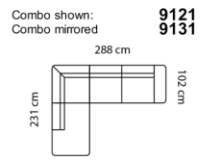

Revers sofa

Combination **3221** Combination **2521** Combination **2221** Pouf **1710** LUCERA Pouf **xxxx** Combo shown: **0011** Combo shown: **0031** Combo shown: **0051**
 Combo mirrored **0021** Combo mirrored **0041** Combo mirrored **0061**

end+90°+3-seater

Open-end+90°+2-seater

Open-end+90°+2 1/2-seater

Open-end+90°+2-seat+chaiselong

Open-end+90°+2 1/2-seat+chaiselong

Open-end+90°+3-seat+chaiselong

Open-

Specifications of Revers sofa