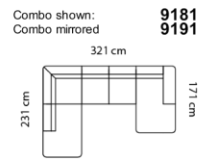

Revers sofa

Combination **3221** Combination **2521** Combination **2221** Pouf **1710** LUCERA Pouf **xxxx** Combo shown: **0011** Combo shown: **0031** Combo shown: **0051**
 Combo mirrored **0021** Combo mirrored **0041** Combo mirrored **0061**

end+90°+3-seater

Open-end+90°+2-seater

Open-end+90°+2 1/2-seater

Open-end+90°+2-seat+chaiselong

Open-end+90°+2 1/2-seat+chaiselong

Open-end+90°+3-seat+chaiselong

Open-

Specifications of Revers sofa