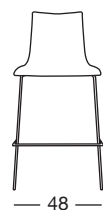

Art. 2560

Imballo Packing	2 pezzi 2 pieces
Peso unitario Unit weight	Kg 7,100
Misure imballo Packing sizes	56,5x53,5x84 cm

h.65
Struttura a 4 gambe
4-leg frame

Art. 2561

Imballo Packing	2 pezzi 2 pieces
Peso unitario Unit weight	Kg 6,700
Misure imballo Packing sizes	55,5x52,5x69 cm