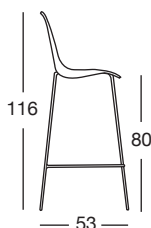

Two colour recyclable polymer main body barstool. Inner side in polished white, outer side with faceted polished surface.

- 16 mm diam. chromed steel 4 leg tube frame for indoor use. Available in two heights.
- Zinc and coated steel 4 leg 16 mm diam. tube frame h.80. For indoor and outdoor use.

COLORI per struttura h.80 COLOURS for frame h.80

212

bianco + rosso
white + red

213

bianco + fiordaliso
white + cornflower

214

bianco + antracite
white + anthracite grey

h.80
Struttura a 4 gambe
4-leg frame

Art. 2560

Imballo Packing	2 pezzi 2 pieces
Peso unitario Unit weight	Kg 7,100
Misure imballo Packing sizes	56,5x53,5x84 cm

h.65
Struttura a 4 gambe
4-leg frame

Art. 2561

Imballo Packing	2 pezzi 2 pieces
Peso unitario Unit weight	Kg 6,700
Misure imballo Packing sizes	55,5x52,5x69 cm