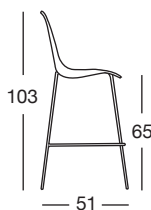

Two colour recyclable polymer main body barstool. Inner side in polished white, outer side with faceted polished surface.

- 16 mm diam. chromed steel 4 leg tube frame for indoor use. Available in two heights.
- Zinc and coated steel 4 leg 16 mm diam. tube frame h.80. For indoor and outdoor use.

COLORI per struttura h.80 COLOURS for frame h.80

212

bianco + rosso
white + red

213

bianco + fiordaliso
white + cornflower

214

bianco + antracite
white + anthracite grey

h.80
Struttura a 4 gambe
4-leg frame

Art. 2560

Imballo Packing	2 pezzi 2 pieces
Peso unitario Unit weight	Kg 7,100
Misure imballo Packing sizes	56,5x53,5x84 cm

h.65
Struttura a 4 gambe
4-leg frame

Art. 2561

Imballo Packing	2 pezzi 2 pieces
Peso unitario Unit weight	Kg 6,700
Misure imballo Packing sizes	55,5x52,5x69 cm