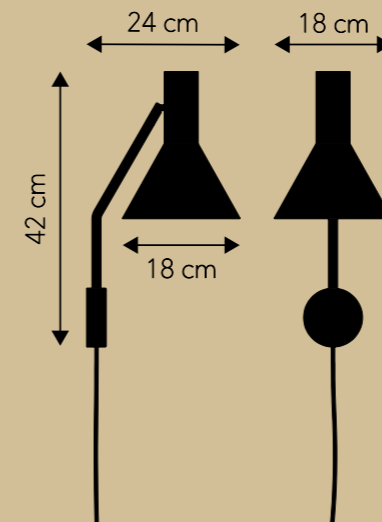

WALL LAMP.

Materials:
Metal plated
Painted white inside

Cord:
250 cm fabric

On/off:
Switch on cord

Socket/bulb (not incl.)
E27 max. 25W
Learn more about e.g. Kelvin, Lumen, Watt - see our homepage. Click [here](#).

Weight:
0.8 kg.

Box dimensions:
16x62x25 cm
1.4 kg. gross

Assembly Instructions:
See and/or download [here](#).

Press release:
Please feel free to use our press release. Click [here](#).

High resolution images:
If you need high resolution images - see our images of this model [here](#).

Instagram ready images.
The correct format for Instagram images can be downloaded [here](#).

Matt black: art.no. 104642