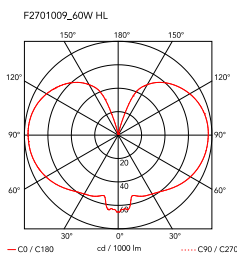

Mounting	Table
Environment	Indoor
Weight	0.9 Kg
Light sources available	1 x LED 8W E14 800lm 3000K cod. RF26565 [e] Dimmable 1 x LED 8W E14 700lm 2700K cod. RF26767 [e] Dimmable 1 x LED 10W E14 900lm 2700K cod. RF26261 [e] Dimmable 1 x LED 10W E14 900lm 3000K [e] cod. RF26260 Dimmable
Emergency	Without
Switching	On the cable there is the electronic dimmer which allows the regulation of light brightness with a dial.
Dimmer	Included
Voltage	220-240V
Power	MAX 60W
Battery	No
Supply included	Yes
Cord Length	1800 mm
Materials	Cocoon resin, Steel
Colors	● F2701009 - Cocoon
Certificate	