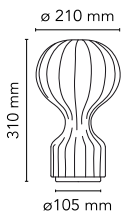

Gatto Piccolo

by Achille & Pier Giacomo Castiglioni , 1960

Table lamp providing diffused light. White powder coated internal steel structure sprayed with a unique "cocoon" resin to create the diffuser which is then protected by a transparent sprayed on finish. On the cable there is the electronic dimmer which allows the regulation of light brightness.

Mounting	Table
Environment	Indoor
Weight	0.9 Kg
Light sources available	1 x LED 8W E14 800lm 3000K cod. RF26565 [e] Dimmable 1 x LED 8W E14 700lm 2700K cod. RF26767 [e] Dimmable 1 x LED 10W E14 900lm 2700K cod. RF26261 [e] Dimmable 1 x LED 10W E14 900lm 3000K [e] cod. RF26260 Dimmable
Emergency	Without
Switching	On the cable there is the electronic dimmer which allows the regulation of light brightness with a dial.
Dimmer	Included
Voltage	220-240V
Power	MAX 60W
Battery	No
Supply included	Yes
Cord Length	1800 mm
Materials	Cocoon resin, Steel
Colors	● F2701009 - Cocoon
Certificate	