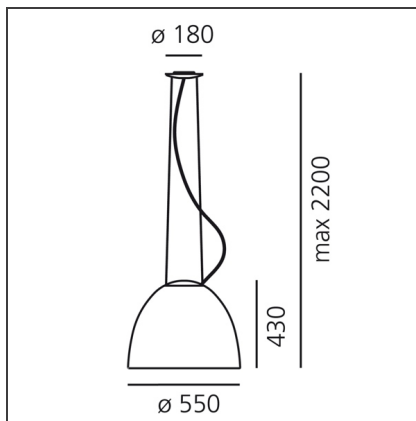

Nur - Suspension - Anthracite grey

IP20    

Dimmerable: +  -

TECHNICAL DRAWINGS

DESIGN BY

Ernesto Gismondi

DESCRIPTION

FEATURES

Article Code:	A240600	Material:	Aluminium, glass
Colour:	Anthracite grey	Series:	Design
Installation:	Suspension	Area contract:	Hospitality, Office, Residential
Environment:	Indoor	Emission:	Direct/indirect

DIMENSIONS

Height:	cm 43	Glow Wire Test:	650°C
Base Diameter:	cm 18		
Max Height from ceiling:	cm 220		

NOT INCLUDED SOURCES

Category:	HALO	Color Rendering:	1a
Number:	1	Color temperature (K):	2900K
Watt:	205W		
Lbs:	Qt32		
Socket:	E27		
Duration (h):	2000h		