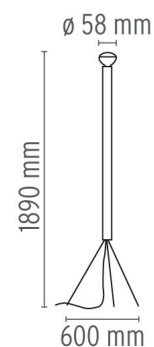

## LUMINATOR

<b>Mounting</b>	Floor
<b>Lamps description</b>	1 x MAX 105W E27 HSGSR
<b>Environment</b>	Indoor
<b>Finish</b>	Anthracite
<b>Design awards</b>	Compasso d'Oro 1955
<b>Technical description</b>	Floor lamp providing indirect light. 200W bulb with reflector. Iron stem with vitrified enamel finish. Painted galvanized metal legs.

## PHYSICAL

<b>Supply</b>	Power cord
<b>Cord length (mm)</b>	2800
<b>Construction material</b>	Metal
<b>Weight (kg)</b>	4.1

## DIMENSIONS

### DIMENSIONS