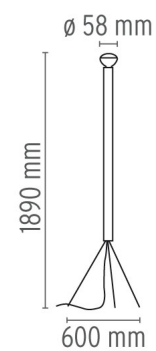

## LUMINATOR

<b>Mounting</b>	Floor
<b>Lamps description</b>	1 x MAX 105W E27 HSGSR
<b>Environment</b>	Indoor
<b>Finish</b>	Anthracite
<b>Design awards</b>	Compasso d'Oro 1955
<b>Technical description</b>	Floor lamp providing indirect light. 200W bulb with reflector. Iron stem with vitrified enamel finish. Painted galvanized metal legs.

## PHYSICAL

<b>Supply</b>	Power cord
<b>Cord length (mm)</b>	2800
<b>Construction material</b>	Metal
<b>Weight (kg)</b>	4.1

## DIMENSIONS

### DIMENSIONS