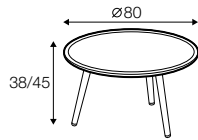

Love

SITS

Love

coffee table \varnothing 40

coffee table \varnothing 80

coffee table 160x60

side table 50x50

side table 90x35

console table 120x35

coffee table 120x120

available materials

wood: bleached oak

wood: oak

wood: walnut

wood: soft touch

wood: greige