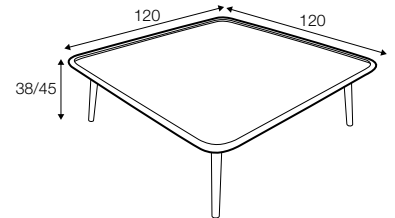

Love

SITS

Love

coffee table \varnothing 40

coffee table \varnothing 80

coffee table 160x60

side table 50x50

side table 90x35

console table 120x35

coffee table 120x120

available materials

wood: bleached oak

wood: oak

wood: walnut

wood: soft touch

wood: greige