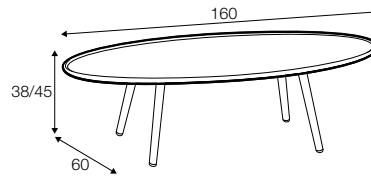

Love

SITS

Love

coffee table \varnothing 40

coffee table \varnothing 80

coffee table 160x60

side table 50x50

side table 90x35

console table 120x35

coffee table 120x120

available materials

wood: bleached oak

wood: oak

wood: walnut

wood: soft touch

wood: greige