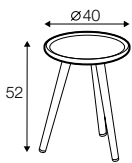

Love

SITS

Love

coffee table \varnothing 40

coffee table \varnothing 80

coffee table 160x60

side table 50x50

side table 90x35

console table 120x35

coffee table 120x120

available materials

wood: bleached oak

wood: oak

wood: walnut

wood: soft touch

wood: greige