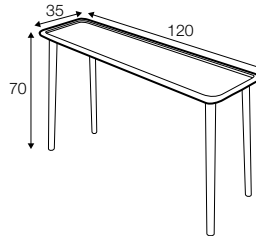

Love

SITS

Love

coffee table \varnothing 40

coffee table \varnothing 80

coffee table 160x60

side table 50x50

side table 90x35

console table 120x35

coffee table 120x120

available materials

wood: bleached oak

wood: oak

wood: walnut

wood: soft touch

wood: greige