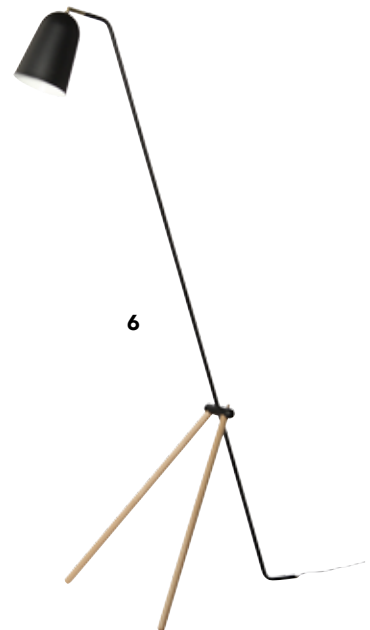

1

1: COLUMN TABLE LAMP Ø16 CM. HEIGHT 27 CM. CONCRETE BASE WITH SMOKE GLASS **2:** COLUMN TABLE LAMP Ø16 CM. HEIGHT 27 CM. WOOD BASE WITH AMBER GLASS **3:** COLUMN TABLE LAMP Ø16 CM. HEIGHT 22 CM. WHITE MARBLE BASE WITH CLEAR GLASS.

1: BRISTOL PENDANT Ø5.5 CM IN CONCRETE **2:** COHEN PENDANT Ø32 CM IN GREY MATT METAL WITH COPPER TOP **3:** INDUSTRY FLOOR LAMP IN OAK AND MATT GREY METAL. HEIGHT 145 CM **4:** BALL G9 FLOOR LAMP IN GREY MATT METAL. HEIGHT 130 CM **5:** TRICOT TABLE LAMP IN BRUSHED COPPER WITH GREY SHADE. HEIGHT 32 CM **6:** GRACE PENDANT Ø23 CM IN SMOKE GLASS/COPPER METAL.

1

2

3

4

5

6

1: HITCHCOCK CHANDELIER Ø87 CM IN MATT BLACK METAL **2:** BENJAMIN FLOOR LAMP IN BLACK METAL. HEIGHT 167 CM **3:** BALL WITH HANDLE WALL LAMP IN BLACK. DEPTH 27 CM **4:** BALL DOUBLE FLOOR LAMP IN BLACK MATT. HEIGHT 160 CM **5:** FLEX FLOOR LAMP IN MATT BLACK METAL. HEIGHT 150 CM **6:** GIRAFFE FLOOR LAMP IN OAK AND MATT BLACK METAL. HEIGHT 140 CM.

1: BRISTOL TABLE LAMP IN GLOSSY COPPER **2:** BRISTOL TABLE LAMP IN GLOSSY BRASS **3:** BRISTOL TABLE LAMP IN CONCRETE **4:** BRISTOL TABLE LAMP IN WHITE MARBLE. HEIGHT 10 CM.

COHEN METAL PENDANTS. AVAILABLE IN 3 SIZES: Ø16, Ø25 AND Ø32 CM IN THE COLOURS GREY, NUDE, WHITE, PETROL BLUE, COPPER, BRASS AND BLACK.