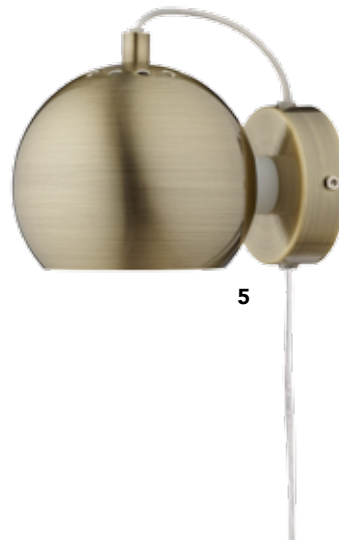

1: KOBE NEW PENDANT Ø30 CM IN SMOKE GLASS/COPPER METAL **2:** COOL WALL LAMP IN ANTIQUE BRASS. DEPTH 25 CM **3:** BALL MULTI CHANDELIER IN GLOSSY BRASS. HEIGHT 120 CM (MAX) **4:** KLASSIK FLOOR IN GLOSSY COPPER. HEIGHT 140 CM **5:** BALL WALL LAMP IN ANTIQUE BRASS. DEPTH 15 CM **6:** SIMPLE SHADE PENDANT Ø14 CM IN METAL BRUSHED COPPER. **7:** BALL G9 TABLE LAMP IN GLOSSY COPPER. HEIGHT 45 CM.

1

1: COLUMN TABLE LAMP Ø16 CM. HEIGHT 27 CM. CONCRETE BASE WITH SMOKE GLASS **2:** COLUMN TABLE LAMP Ø16 CM. HEIGHT 27 CM. WOOD BASE WITH AMBER GLASS **3:** COLUMN TABLE LAMP Ø16 CM. HEIGHT 22 CM. WHITE MARBLE BASE WITH CLEAR GLASS.

1: BRISTOL TABLE LAMP IN GLOSSY COPPER **2:** BRISTOL TABLE LAMP IN GLOSSY BRASS **3:** BRISTOL TABLE LAMP IN CONCRETE **4:** BRISTOL TABLE LAMP IN WHITE MARBLE. HEIGHT 10 CM.

COHEN METAL PENDANTS. AVAILABLE IN 3 SIZES: Ø16, Ø25 AND Ø32 CM IN THE COLOURS GREY, NUDE, WHITE, PETROL BLUE, COPPER, BRASS AND BLACK.

1: SNOWBELL PENDANT IN Ø18 OR Ø22.5 CM WHITE PORCELAIN **2:** SPHERE METAL TABLE LAMP IN WHITE METAL AND OAK HANDLE. HEIGHT 36 CM **3:** BOWLER FLOOR LAMP IN WHITE MATT METAL. HEIGHT 135 CM **4:** SHAPE 3 PENDANT Ø18 CM IN WHITE GLASS **5:** BRISTOL PENDANT Ø5.5 CM IN WHITE MARBLE **6:** SHAPE 2 PENDANT Ø25 CM IN WHITE GLASS **7:** BENJAMIN FLOOR LAMP IN WHITE METAL. HEIGHT 167 CM.