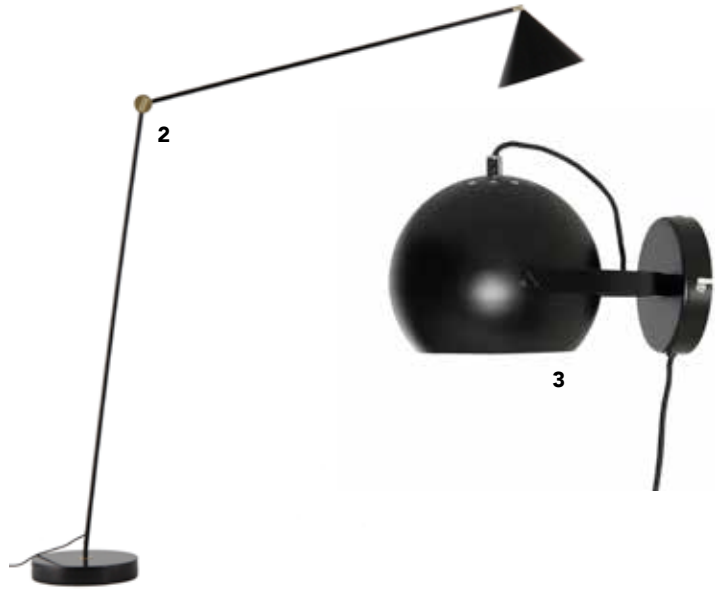

1

1: COLUMN TABLE LAMP Ø16 CM. HEIGHT 27 CM. CONCRETE BASE WITH SMOKE GLASS **2:** COLUMN TABLE LAMP Ø16 CM. HEIGHT 27 CM. WOOD BASE WITH AMBER GLASS **3:** COLUMN TABLE LAMP Ø16 CM. HEIGHT 22 CM. WHITE MARBLE BASE WITH CLEAR GLASS.

2

3

1

2

3

4

5

6

1: BRISTOL PENDANT Ø5.5 CM IN CONCRETE **2:** COHEN PENDANT Ø32 CM IN GREY MATT METAL WITH COPPER TOP **3:** INDUSTRY FLOOR LAMP IN OAK AND MATT GREY METAL. HEIGHT 145 CM **4:** BALL G9 FLOOR LAMP IN GREY MATT METAL. HEIGHT 130 CM **5:** TRICOT TABLE LAMP IN BRUSHED COPPER WITH GREY SHADE. HEIGHT 32 CM **6:** GRACE PENDANT Ø23 CM IN SMOKE GLASS/COPPER METAL.

1

2

3

4

5

6

1: HITCHCOCK CHANDELIER Ø87 CM IN MATT BLACK METAL **2:** BENJAMIN FLOOR LAMP IN BLACK METAL. HEIGHT 167 CM **3:** BALL WITH HANDLE WALL LAMP IN BLACK. DEPTH 27 CM **4:** BALL DOUBLE FLOOR LAMP IN BLACK MATT. HEIGHT 160 CM **5:** FLEX FLOOR LAMP IN MATT BLACK METAL. HEIGHT 150 CM **6:** GIRAFFE FLOOR LAMP IN OAK AND MATT BLACK METAL. HEIGHT 140 CM.