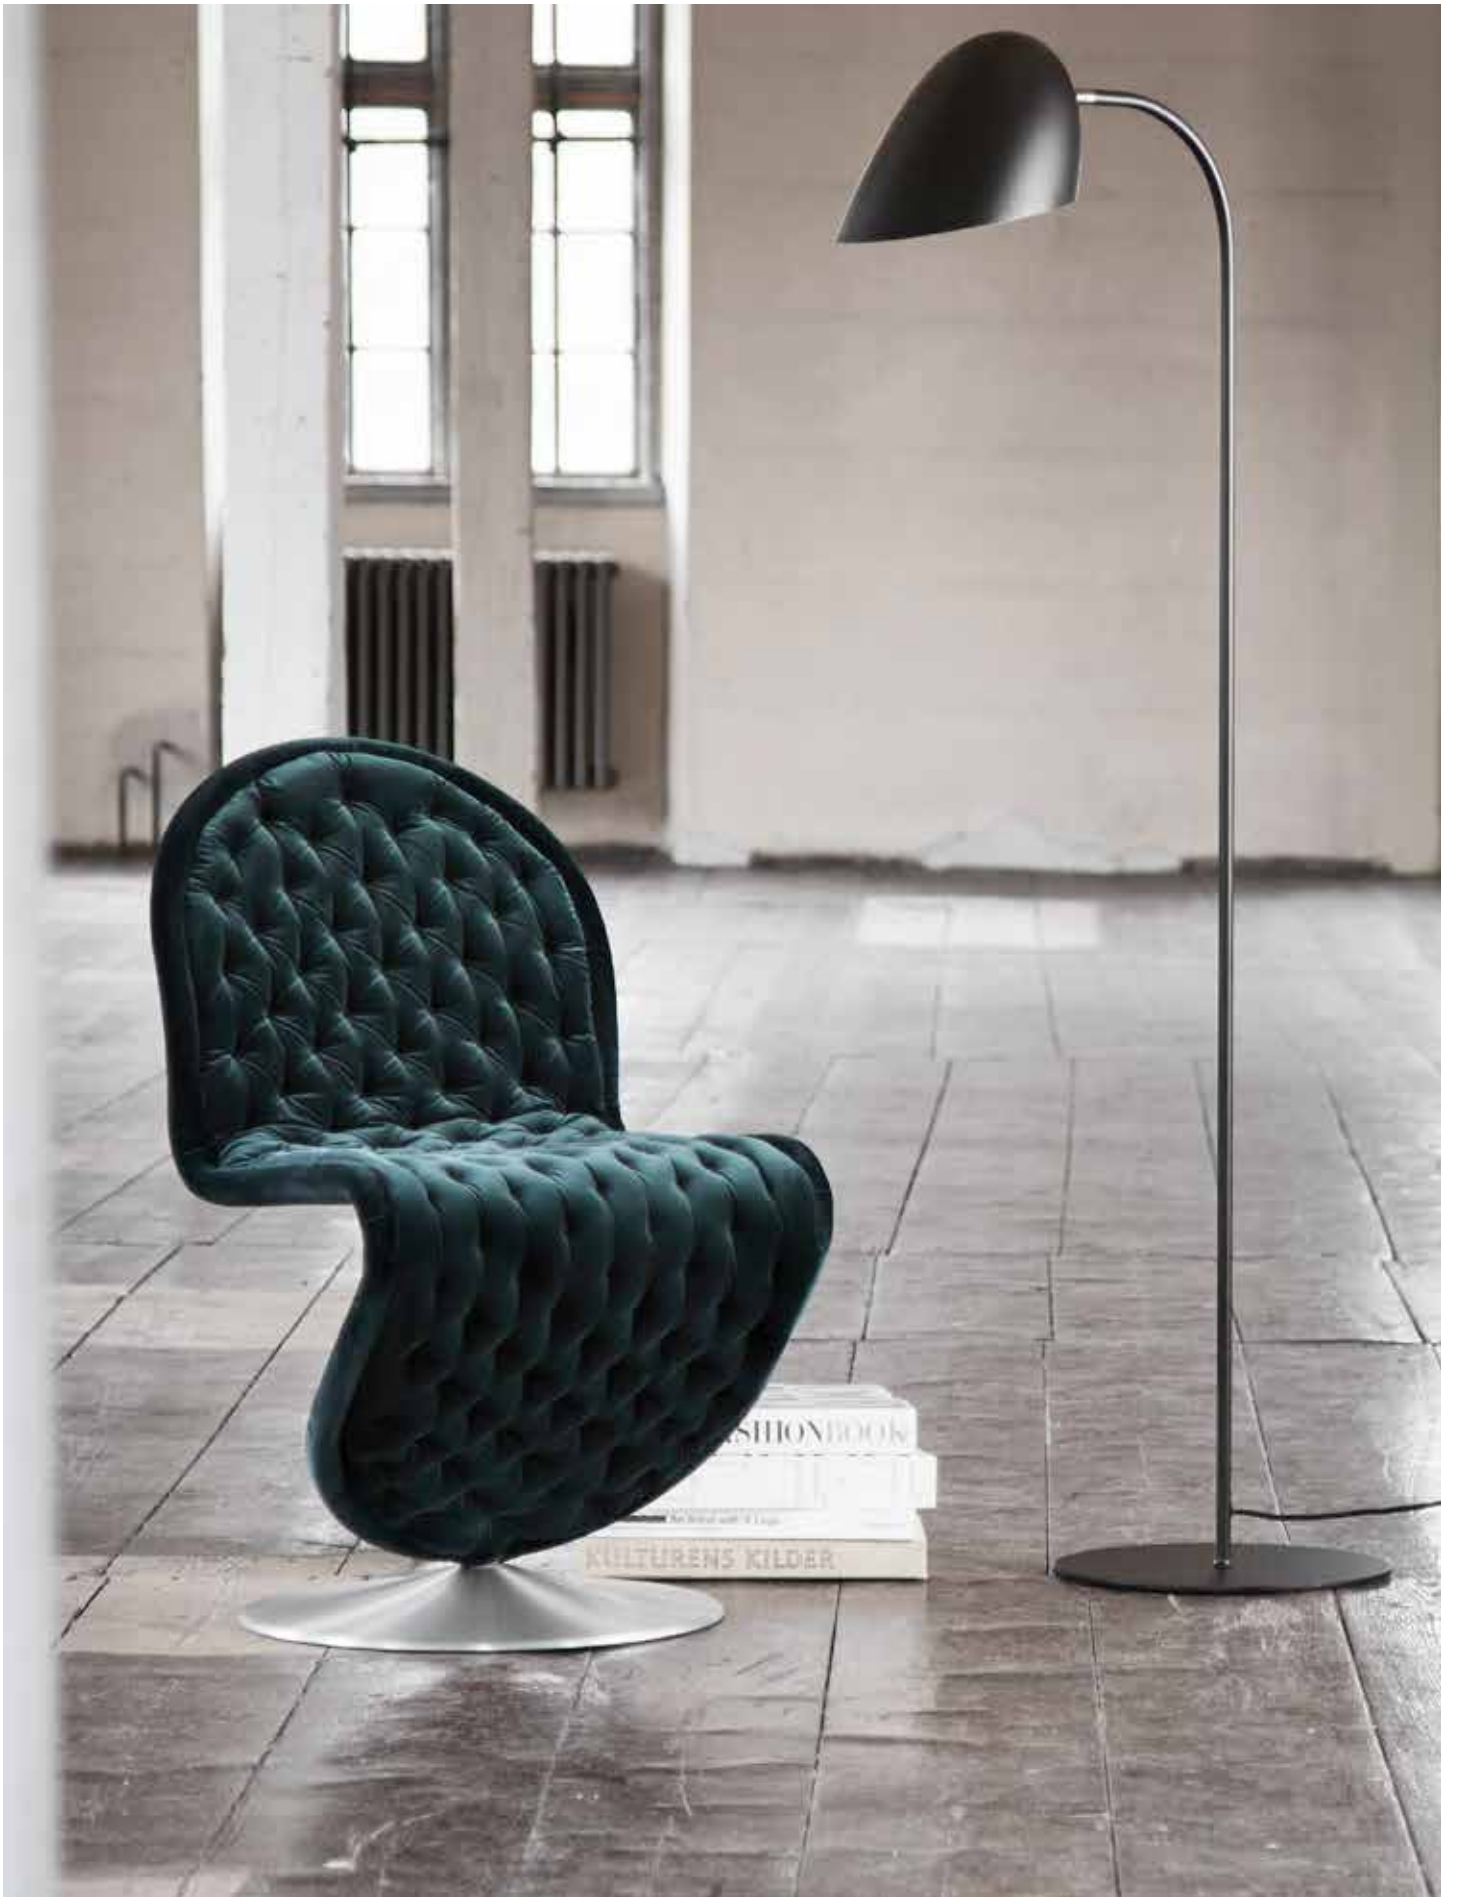

1: SNOWBELL PENDANT IN Ø18 OR Ø22.5 CM WHITE PORCELAIN **2:** SPHERE METAL TABLE LAMP IN WHITE METAL AND OAK HANDLE. HEIGHT 36 CM **3:** BOWLER FLOOR LAMP IN WHITE MATT METAL. HEIGHT 135 CM **4:** SHAPE 3 PENDANT Ø18 CM IN WHITE GLASS **5:** BRISTOL PENDANT Ø5.5 CM IN WHITE MARBLE **6:** SHAPE 2 PENDANT Ø25 CM IN WHITE GLASS **7:** BENJAMIN FLOOR LAMP IN WHITE METAL. HEIGHT 167 CM.

7

DESIGN: BENNY FRANDSEN

SPHERE TABLE LAMP IN MATT BLACK METAL WITH OAK HANDLE. ALSO AVAILABLE IN WHITE. HEIGHT 36 CM.

1: COMB PENDANT Ø25 CM IN WHITE GLASS **2:** COMB PENDANT Ø20 CM IN WHITE GLASS.

1: COOL CHANDELIER Ø25 CM WITH 3 ARMS IN ANTIQUE BRASS **2:** COOL FLOOR LAMP IN MATT BLACK METAL **3:** COOL FLOOR LAMP IN GLOSSY COPPER **4:** COOL FLOOR LAMP IN ANTIQUE BRASS WITH STAINED WOOD BASE. HEIGHT 153 CM.