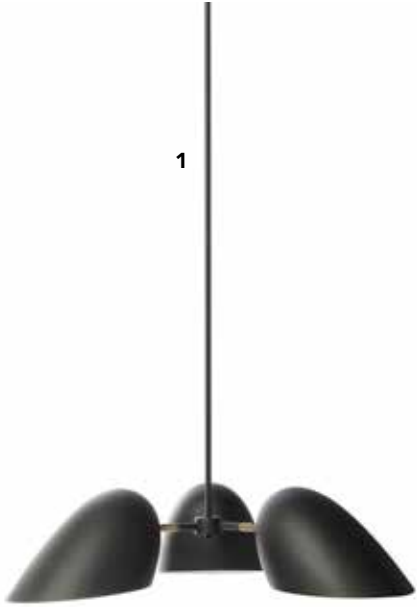

1

1: COLUMN TABLE LAMP Ø16 CM. HEIGHT 27 CM. CONCRETE BASE WITH SMOKE GLASS **2:** COLUMN TABLE LAMP Ø16 CM. HEIGHT 27 CM. WOOD BASE WITH AMBER GLASS **3:** COLUMN TABLE LAMP Ø16 CM. HEIGHT 22 CM. WHITE MARBLE BASE WITH CLEAR GLASS.

1: BRISTOL PENDANT Ø5.5 CM IN CONCRETE **2:** COHEN PENDANT Ø32 CM IN GREY MATT METAL WITH COPPER TOP **3:** INDUSTRY FLOOR LAMP IN OAK AND MATT GREY METAL. HEIGHT 145 CM **4:** BALL G9 FLOOR LAMP IN GREY MATT METAL. HEIGHT 130 CM **5:** TRICOT TABLE LAMP IN BRUSHED COPPER WITH GREY SHADE. HEIGHT 32 CM **6:** GRACE PENDANT Ø23 CM IN SMOKE GLASS/COPPER METAL.