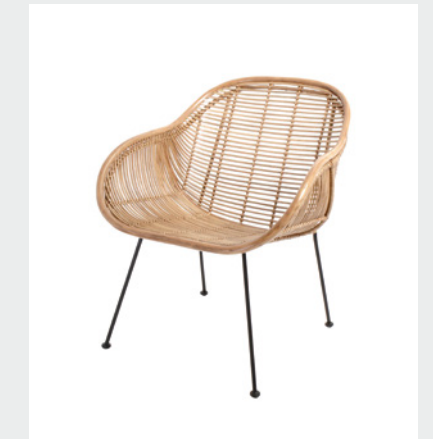

TRENDING & POPULAR COLOURS

PERFECT FOR YOUR DINING TABLE OR DESK

**RAT0017**  
Rattan bar stool black  
42x47x89cm  
Seat high 67cm

**RAT0039**  
Rattan bar stool natural  
42x47x89cm  
Seat high 67cm

**RAT0035**  
Rattan arm chair natural  
70x68x80cm  
Seat high 41cm