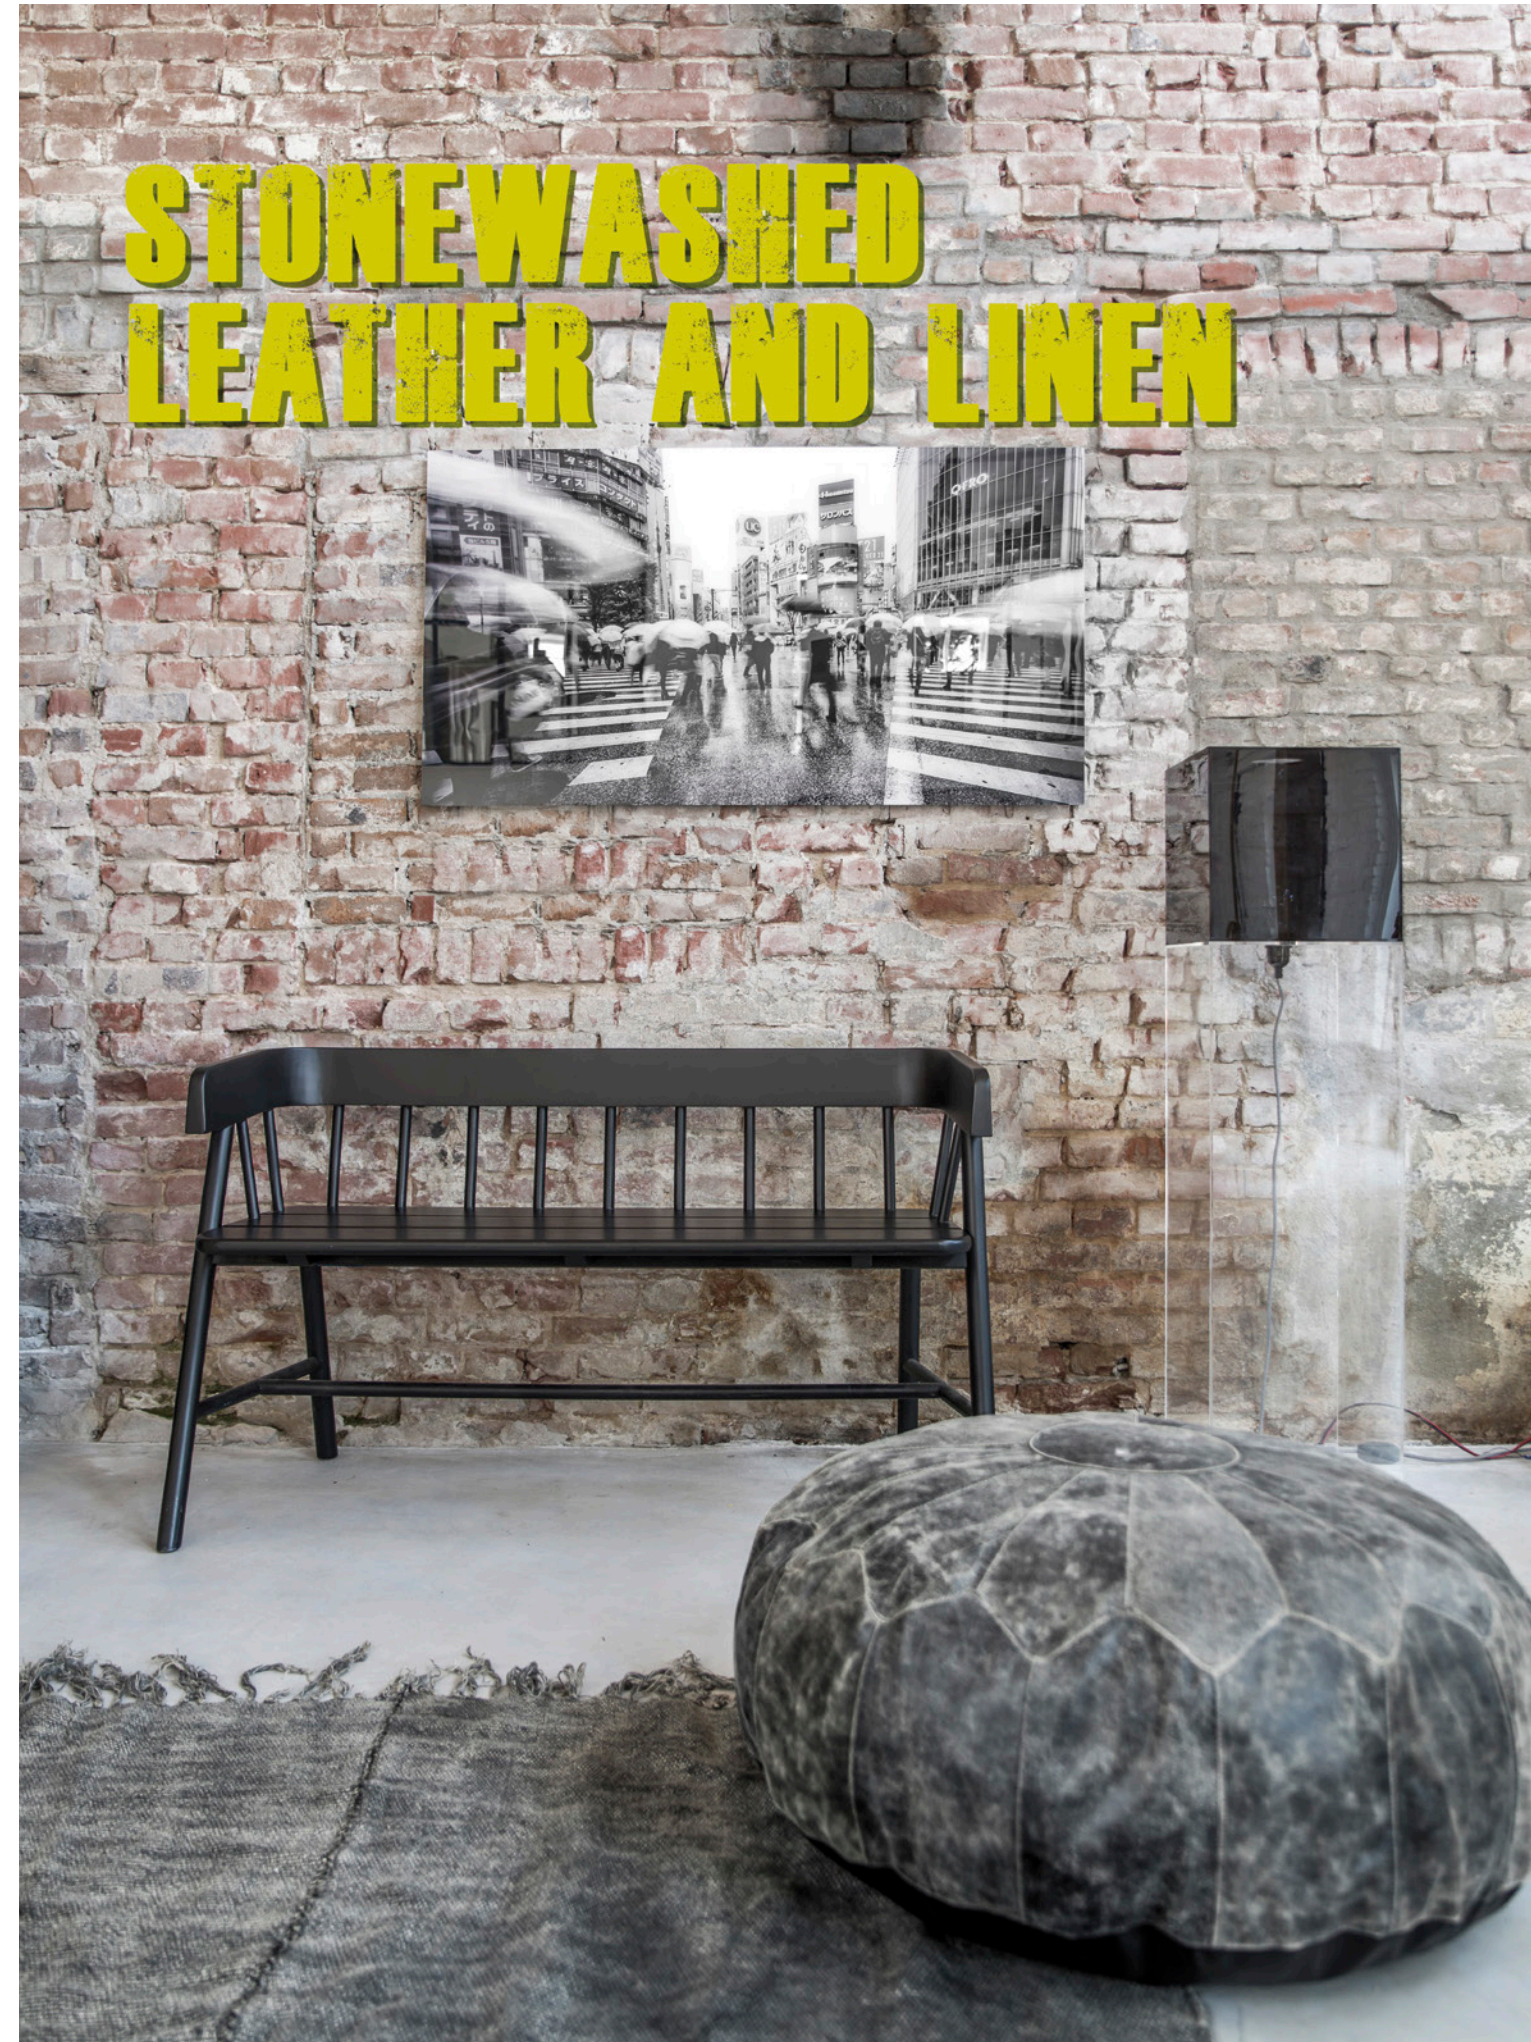

STONEWASHED LEATHER AND LINEN