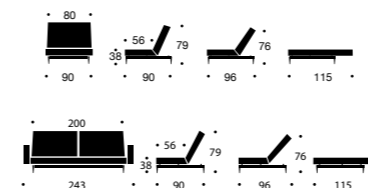

The shown fabrics are in stock in Denmark / For more fabric options - see page 130

521

528

Buri Stem with arms
Design by Per Weiss 2016
Original Innovation Living / All rights reserved

Bed size 115 x 210 cm / Chair size 115 x 90 cm / Pocket spring comfort page 128 / Arms – optional / Leg & frame options page 17 / Shown combination: Stem legs in light wood with matt black steel frame & fabric 521 Mixed Dance Grey
See our range of coffee tables, beanbags & cushions, page 124 - 127

The shown fabrics are in stock in Denmark / For more fabric options - see page 130

521 528

Splitback Styletto

Design by Per Weiss 2004

Original Innovation Living / All rights reserved

Bed size 115 x 210 cm / Chair size 115 x 90 cm / Pocket spring comfort page 128 / Arms - optional /
 Leg & frame options page 17 / Shown combination: Styletto legs in dark stained wood with matt black
 steel frame & fabric 561 Twist Rust Red
 See our range of coffee tables, beanbags & cushions, page 124 - 127

The shown fabrics are in stock in Denmark / For more fabric options - see page 130

Spiltback Styletto with arms
Design by Per Weiss 2004
Original Innovation Living / All rights reserved

Bed size 115 x 210 cm / Chair size 115 x 90 cm / Pocket spring comfort page 128 / Arms – optional / Leg & frame options page 17 / Shown combination: Styletto legs in dark stained wood with matt black steel frame & fabric 537 Coastal Sandstone
See our range of coffee tables, beanbags & cushions, page 124 - 127