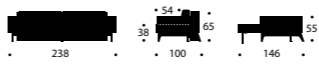

Optional headrest

Bedding box

Idun
Design by Per Weiss 2014
Original Innovation Living / All rights reserved

Bed size 140 x 200 cm / Pocket spring comfort page 128 / Legs in lacquered oak /
Matt black steel frame / Bedding box - included / Headrest - optional /
Shown in: Fabric 521 Mixed Dance Grey
See our range of coffee tables, beanbags & cushions, page 124 - 127

The shown fabrics are in stock in Denmark / For more fabric options - see page 130