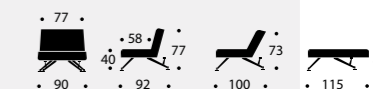

563

Clubber with arms & Clubber

Design by Per Weiss 2009
Original Innovation Living / All rights reserved

Bed size 115 x 210 cm / Chair size 115 x 90 cm / Pocket spring comfort page 128 / Matt black steel frame / Legs in chromed steel / Arms in walnut veneer – optional / Shown combinations: Page 28: Sofa with arms & fabric 563 Twist Charcoal / Page 29: Sofa with arms and chairs & fabric 563 Twist Charcoal
See our range of coffee tables, beanbags & cushions, page 124 - 127

The shown fabric is in stock in Denmark / For more fabric options - see page 130