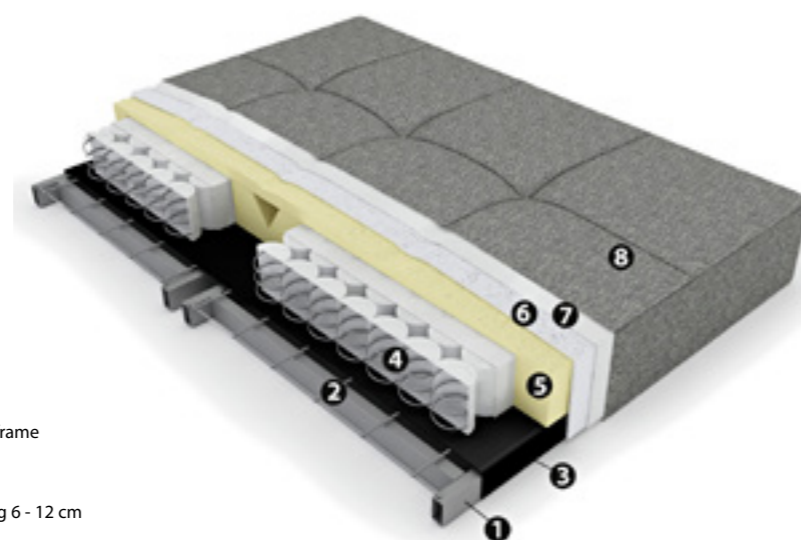

Istyle pocket spring:

- 01: Rigid metal frame
- 02: Metal mesh
- 03: Non woven
- 04: Pocket spring 6 - 12 cm
- 05: Foam casing
- 06: Fibrefill
- 07: Non woven
- 08: Fabric

Istyle excess pocket spring:

- 01: Rigid metal frame
- 02: Metal mesh
- 03: Non woven
- 04: Pocket spring 12 - 16 cm
- 05: Foam casing
- 06: Fibrefill
- 07: Non woven
- 08: Fabric