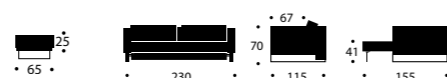

Cassius Deluxe Excess Lounger
Design by Per Weiss 2008
Original Innovation Living / All rights reserved

Bed size 155 x 200 cm / Puff size 65 x 65 cm / Excess pocket spring comfort page 128 /
Legs in chromed steel / Matt black steel frame / Headrest - optional /
Shown in: Fabric 528 Mixed Dance Blue

See our range of coffee tables, beanbags & cushions, page 124 - 127

The shown fabrics are in stock in Denmark / For more fabric options - see page 130

528   563