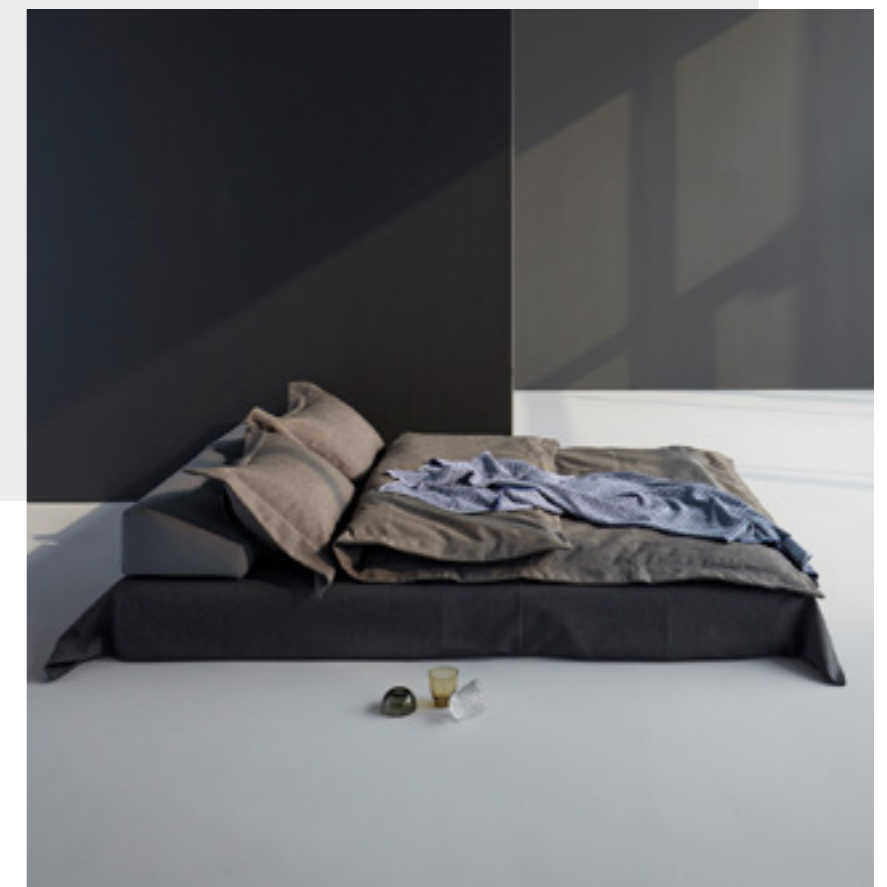

Bed size 90 x 200 cm / Freon-free foam & bonell spring / Frame & legs in lacquered oak / Back cushion with storage - included / Back support in matt black steel – optional / Shown combinations: Page 56: Fabric 527 Mixed Dance Natural / Page 57: Sofa with back support & fabric 563 Twist Charcoal
 See our range of coffee tables, beanbags & cushions, page 124 - 127

The shown fabrics are in stock in Denmark / For more fabric options - see page 130

527 563

Sigmund Wood
Design by Per Weiss 2016
Original Innovation Living / All rights reserved

Bed size 80/160 x 200 cm / Pocket spring comfort
page 128 / Legs in lacquered oak or aluminum /
Cushions - included / Shown combination: Page 58:
Lacquered oak legs & fabric 535 Coastal Nordic Sky /
Page 59: Lacquered oak legs & fabric 534 Coastal Seal
Grey
See our range of coffee tables, beanbags & cushions,
page 124 - 127

The shown fabrics are in stock in Denmark / For more
fabric options - see page 130

Napper

Design by Per Weiss 2013

Original Innovation Living / All rights reserved

Bed size 80 x 200 cm / Pocket spring comfort page 128 / Leg options see below / Shown combinations: Page 60: Laser legs in matt black steel & fabric 533 Coastal Dark Shadow / Page 61: Bow legs in lacquered oak & fabric 521 Mixed Dance Grey / Stem legs in light wood & fabric 561 Twist Rust Red
See our range of coffee tables, beanbags & cushions, page 124 - 127