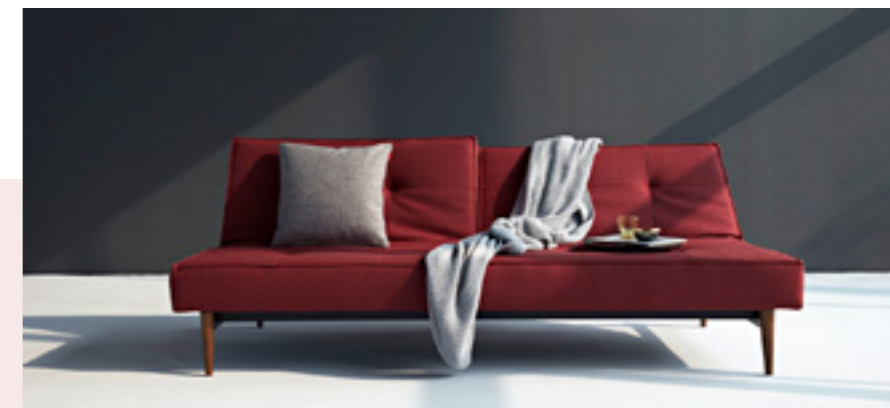

The shown fabrics are in stock in Denmark / For more fabric options - see page 130

521

528

Buri Stem with arms
Design by Per Weiss 2016
Original Innovation Living / All rights reserved

Bed size 115 x 210 cm / Chair size 115 x 90 cm / Pocket spring comfort page 128 / Arms – optional / Leg & frame options page 17 / Shown combination: Stem legs in light wood with matt black steel frame & fabric 521 Mixed Dance Grey
See our range of coffee tables, beanbags & cushions, page 124 - 127

The shown fabrics are in stock in Denmark / For more fabric options - see page 130

521 528

Splitback Styletto

Design by Per Weiss 2004

Original Innovation Living / All rights reserved

Bed size 115 x 210 cm / Chair size 115 x 90 cm / Pocket spring comfort page 128 / Arms - optional /
 Leg & frame options page 17 / Shown combination: Styletto legs in dark stained wood with matt black
 steel frame & fabric 561 Twist Rust Red
 See our range of coffee tables, beanbags & cushions, page 124 - 127