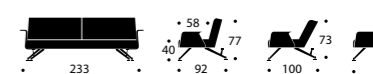

563

Clubber with arms & Clubber

Design by Per Weiss 2009
Original Innovation Living / All rights reserved

Bed size 115 x 210 cm / Chair size 115 x 90 cm / Pocket spring comfort page 128 / Matt black steel frame / Legs in chromed steel / Arms in walnut veneer – optional / Shown combinations: Page 28: Sofa with arms & fabric 563 Twist Charcoal / Page 29: Sofa with arms and chairs & fabric 563 Twist Charcoal
See our range of coffee tables, beanbags & cushions, page 124 - 127

The shown fabric is in stock in Denmark / For more fabric options - see page 130