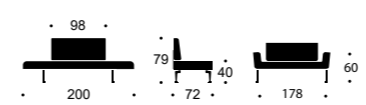

Zeal Laser
Design by Per Weiss 2013 / 2016
Original Innovation Living / All rights reserved