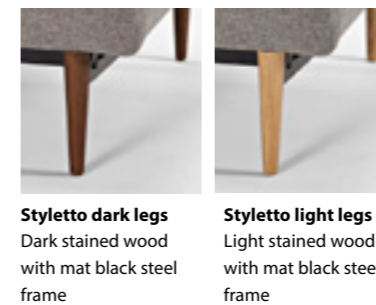

The shown fabrics are in stock in Denmark / For more fabric options - see page 130

Leg options for Splitback & Dublexo:

Leg options for Buri:

Leg options for Fifty-nine :

Leg options for Oldschool:

Nordic Tables

216 521 525 537 557 561 582

Stylo Tables

Design by Per Weiss 2016
Original Innovation Living / All rights reserved

Table top: Black stained oak veneer / Legs Styletto dark wood

Large: Top in Ø 70 cm / Legs 40 cm
Middle: Top in Ø 45 cm / Legs 32,5 cm
Small: Top in Ø 35 cm / Legs 32,5 cm