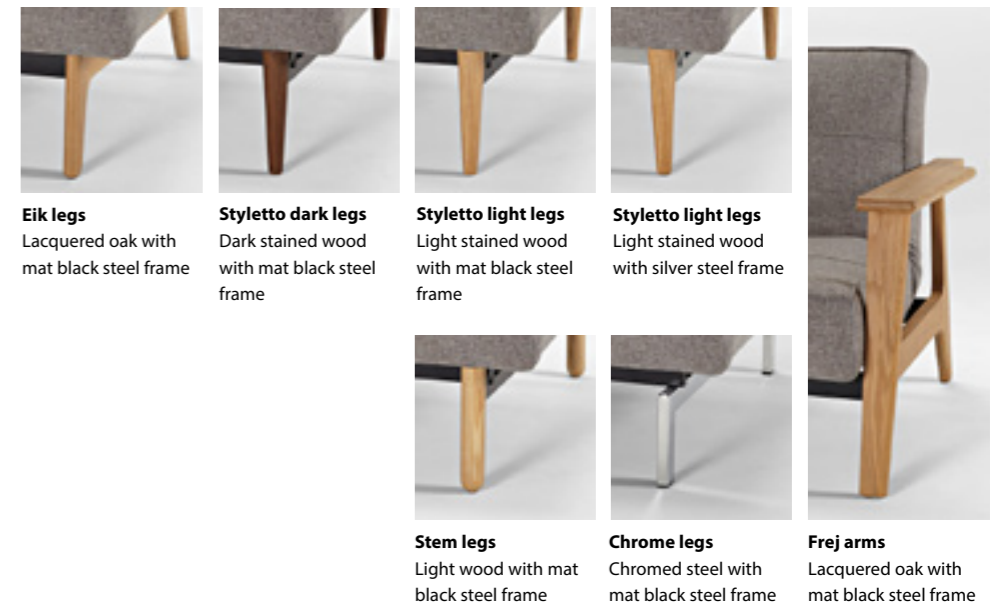

Bed size 115 x 210 cm / Chair size 115 x 90 cm / Pocket spring comfort page 128 / Frej arms & Eik legs in lacquered oak /
 Matt black steel frame / Leg & frame options page 17 / Shown in: Fabric 521 Mixed Dance Grey
 See our range of coffee tables, beanbags & cushions, page 124 - 127

The shown fabrics are in stock in Denmark / For more fabric options - see page 130

Leg options for Splitback & Dublexo:

Leg options for Buri:

Leg options for Fifty-nine :

Leg options for Oldschool:

Nordic Tables