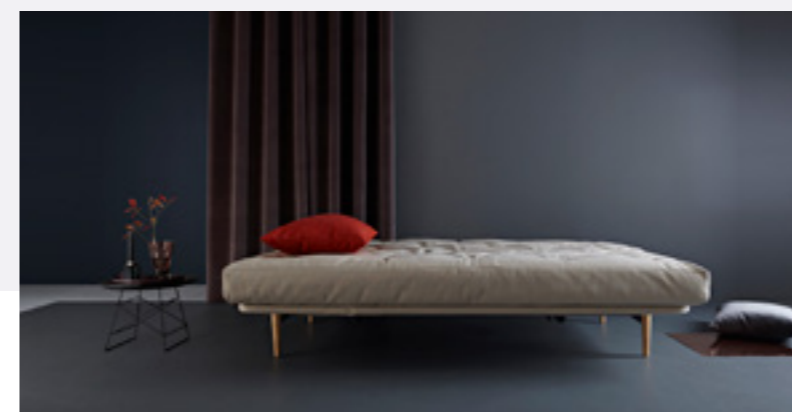

Bedding box included

Optional frame cover

Bedding box included

Colpus

Design by Per Weiss 2013

Original Innovation Living / All rights reserved

Bed size 140 x 200 cm / Pocket spring comfort & 9 mm beech-wood slats page 128 / Light Styletto legs in stained wood / Matt black steel frame / Bed with 4 step head elevation & sofa with 2 back positions / Bedding box - included / Frame cover - optional