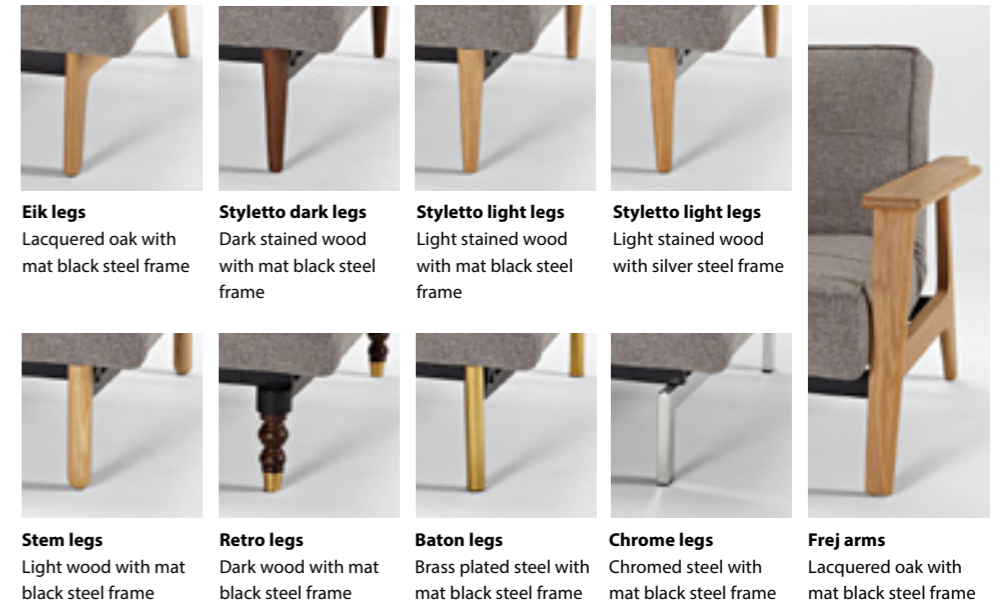

Leg options for Splitback & Dublexo: