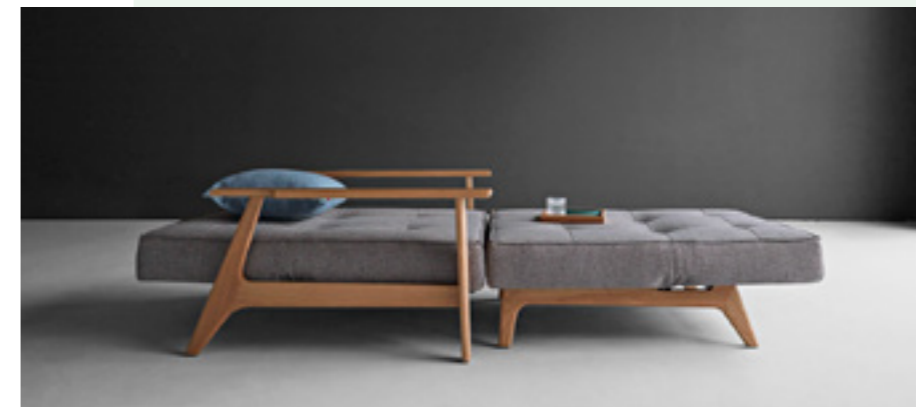

Splitback Frej & Splitback Eik

Design by Oliver WeissKrogh & Per Weiss 2004 / 2014 / 2015
Original Innovation Living / All rights reserved

Bed size 115 x 210 cm / Chair size 115 x 90 cm / Pocket spring comfort page 128 / Frej arms & Eik legs in lacquered oak / Matt black steel frame / Leg & frame options page 17 / Shown in: Fabric 521 Mixed Dance Grey
See our range of coffee tables, beanbags & cushions, page 124 - 127

The shown fabrics are in stock in Denmark / For more fabric options - see page 130

216   521   525   537   557   561   582