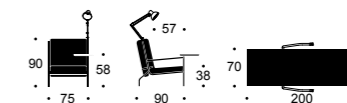

Noir

Design by Oliver & Lukas WeissKrogh 2015
Original Innovation Living / All rights reserved

Bed size 70 x 200 cm / Noir mattress is a combination of a core of 5 cm ultra-soft foam & 3 cm solid foam surrounded by a layer of breathable carted cotton / Legs & frame in silky black steel / Optional lamp & table – table also available with wireless charger

Shown combinations: Page 38: Noir with lamp, swing table & fabric 561 Twist Rust Red / Page 39: Noir with lamp, swing table & fabric 565 Twist Granite
See our range of coffee tables, beanbags & cushions, page 124 - 127

The shown fabrics are in stock in Denmark / For more fabric options - see page 130

Optional accessories: