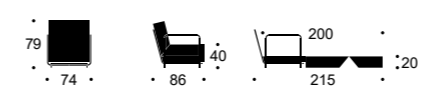

558   565

Fluxe

Design by Per Weiss 2015
Original Innovation Living / All rights reserved

Bed size 70 x 200 cm / Freon-free foam / Legs & frame in silky black steel / Small cushion included /
Shown in: Fabric 565 Twist Granite
See our range of coffee tables, beanbags & cushions, page 124 - 127

The shown fabrics are in stock in Denmark / For more fabric options - see page 130