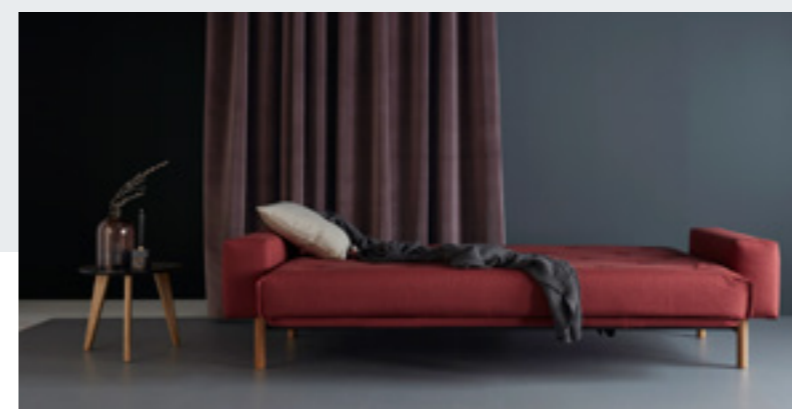

Mimer

Design by Per Weiss 2016
Original Innovation Living / All rights reserved

Bed size: 140 x 200 cm / Soft spring comfort & 9 mm beech-wood slats page 128 / Bed with 4 step head elevation & sofa with 2 back positions / Upholstered arms / Lacquered oak legs / Matt black steel frame / Bedding box - included / Seat frame cover - optional