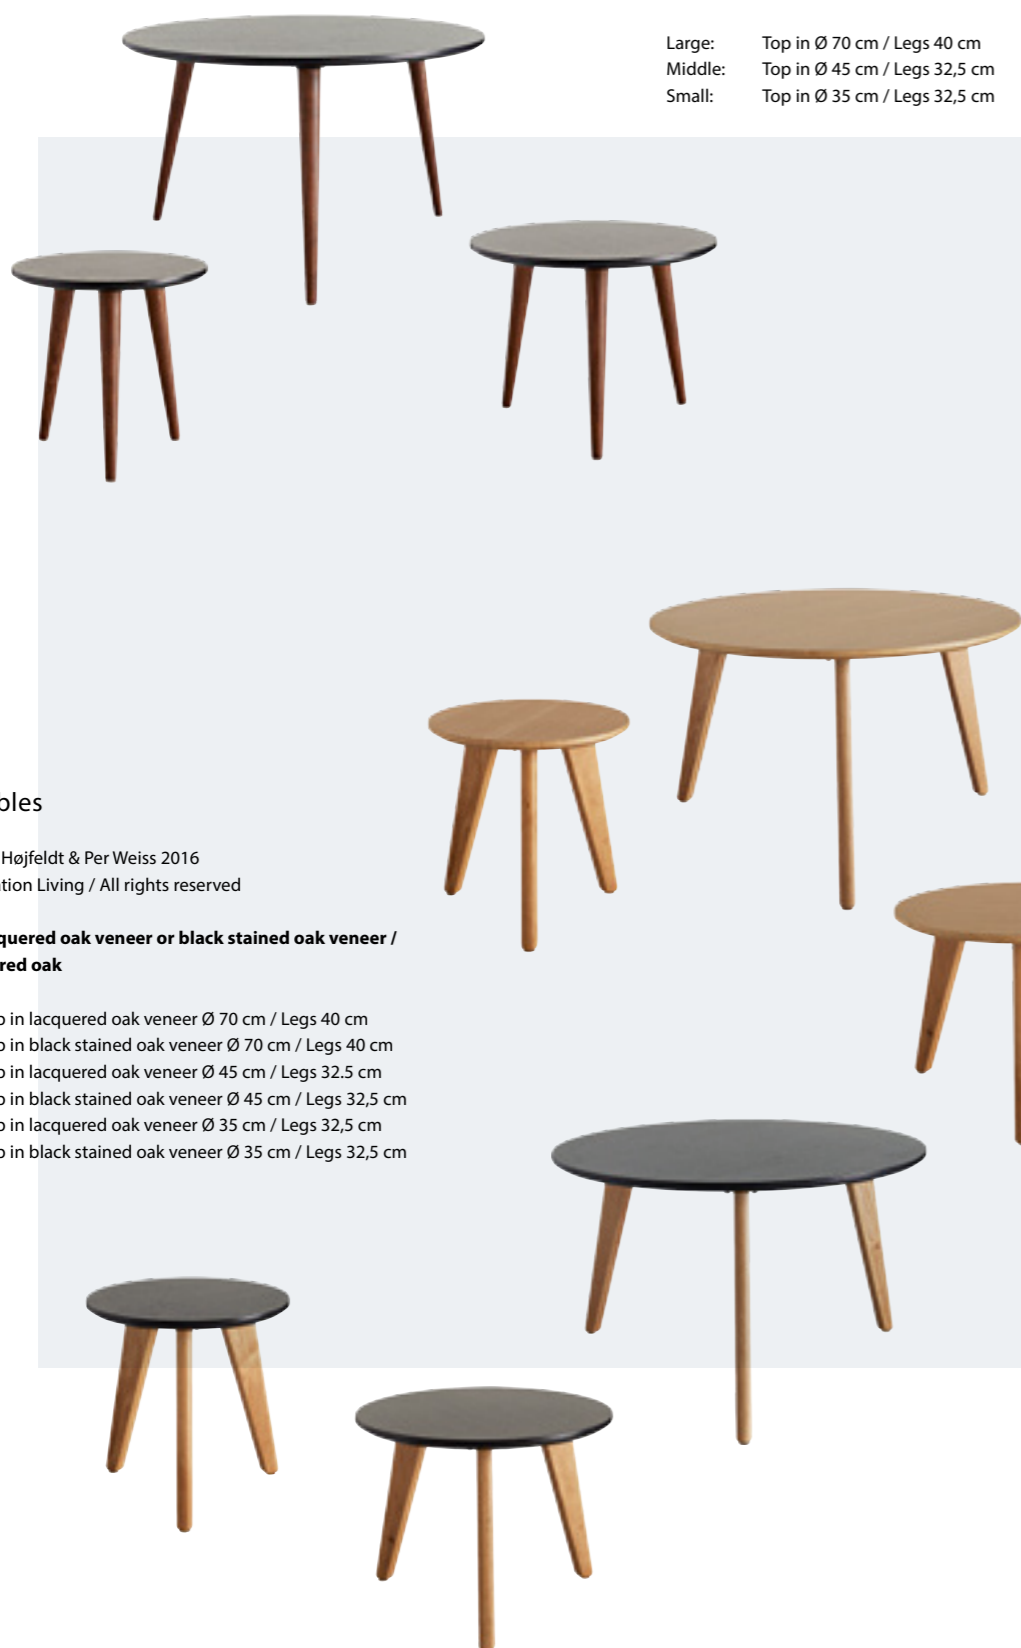

Tables

Stylo Tables

Design by Emil Højfeldt & Per Weiss 2016
Original Innovation Living / All rights reserved

Table top: Black stained oak veneer / Legs Styletto dark wood

Large: Top in Ø 70 cm / Legs 40 cm
Middle: Top in Ø 45 cm / Legs 32,5 cm
Small: Top in Ø 35 cm / Legs 32,5 cm