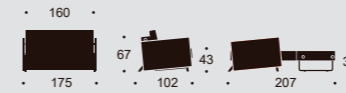

Part 02: Compact

Designs for small spaces