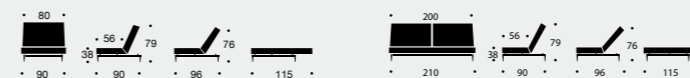

Fifty-nine Styletto
Design by Per Weiss 2011
Original Innovation Living / All rights reserved

Bed size 115 x 210 cm / Chair size 115 x 90 cm / Pocket spring comfort page 128 / Arms - optional / Matt black steel frame / Leg options page 17 / Shown combination: Styletto dark wood legs & fabric 514 Nist Black
See our range of coffee tables, beanbags & cushions, page 124 - 127

The shown fabric is in stock in Denmark / For more fabric options - see page 130

514