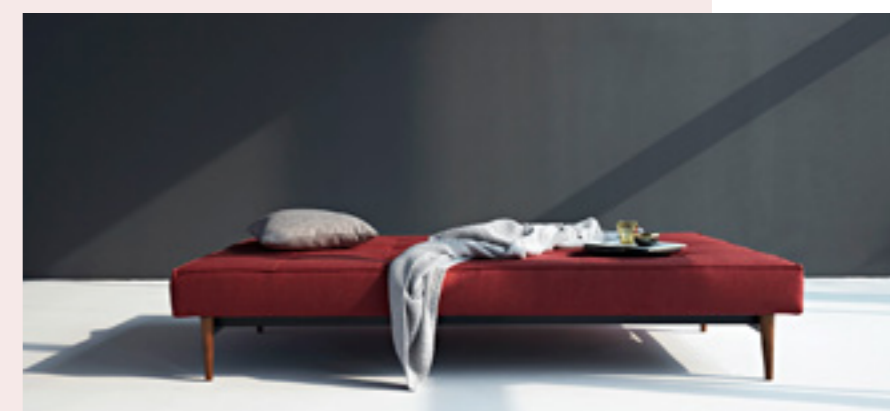

Splitback Styletto

Design by Per Weiss 2004

Original Innovation Living / All rights reserved

Bed size 115 x 210 cm / Chair size 115 x 90 cm / Pocket spring comfort page 128 / Arms - optional /
Leg & frame options page 17 / Shown combination: Styletto legs in dark stained wood with matt black
steel frame & fabric 561 Twist Rust Red
See our range of coffee tables, beanbags & cushions, page 124 - 127

The shown fabrics are in stock in Denmark / For more fabric options - see page 130