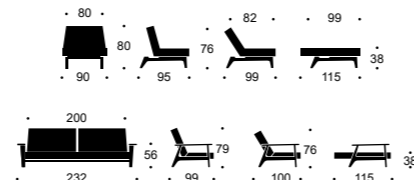

Bed size 115 x 210 cm / Chair size 115 x 90 cm / Pocket spring comfort page 128 / Frej arms & Eik legs in lacquered oak /
Matt black steel frame / Leg & frame options page 17 / Shown in: Fabric 521 Mixed Dance Grey
See our range of coffee tables, beanbags & cushions, page 124 - 127

The shown fabrics are in stock in Denmark / For more fabric options - see page 130