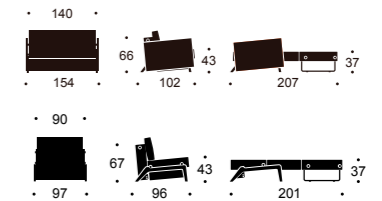

The shown fabric is in stock in Denmark / For more fabric options - see page 130

565

Cubed 140 Wood
Design by Oliver WeissKrogh & Per Weiss 2009 / 2015
Original Innovation Living / All rights reserved

Bed sizes 90 x 200 cm, 140 x 200 cm & 160 x 200 cm / Freon-free foam & no-zag spring / Legs in lacquered oak / Matt black steel frame / Bedding box - included / Headrest - optional / Shown combination: Sofa in 140 x 200 cm & fabric 536 Coastal Slate Brown
See our range of coffee tables, beanbags & cushions, page 124 - 127

The shown fabrics are in stock in Denmark /
For more fabric options - see page 130

Optional headrest

Bedding box

524 528 536 565

Storage Tables

Design by Emil Højfeldt & Per Weiss 2016
Original Innovation Living / All rights reserved

Upholstered table: Ø 77 cm & H: 43 cm / Storage: 110 litre /
Table top: Ø 70 cm, black stained oak veneer or lacquered oak veneer
The table has a movable table top and a large storage compartment /
Available in all fabrics, see page 46