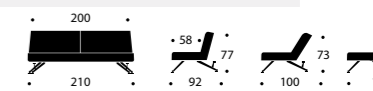

563

Clubber with arms & Clubber

Design by Per Weiss 2009
Original Innovation Living / All rights reserved

Bed size 115 x 210 cm / Chair size 115 x 90 cm / Pocket spring comfort page 128 / Matt black steel frame / Legs in chromed steel / Arms in walnut veneer – optional / Shown combinations: Page 28: Sofa with arms & fabric 563 Twist Charcoal / Page 29: Sofa with arms and chairs & fabric 563 Twist Charcoal
See our range of coffee tables, beanbags & cushions, page 124 - 127

The shown fabric is in stock in Denmark / For more fabric options - see page 130