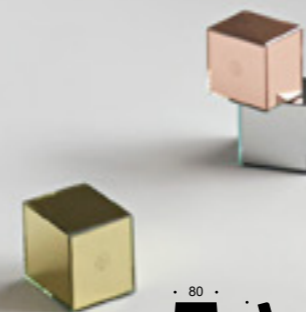

Part 01: Modular

Sofas & chairs
designed to interact

Buri Styletto
Design by Per Weiss 2016
Original Innovation Living / All rights reserved

Bed size 115 x 210 cm / Chair size 115 x 90 cm / Pocket spring comfort page 128 / Arms – optional / Leg & frame options page 17 / Shown combination: Styletto legs in dark stained wood with matt black steel frame & fabric 528
Mixed Dance Blue
See our range of coffee tables, beanbags & cushions, page 124 - 127

The shown fabrics are in stock in Denmark / For more fabric options - see page 130

521

528