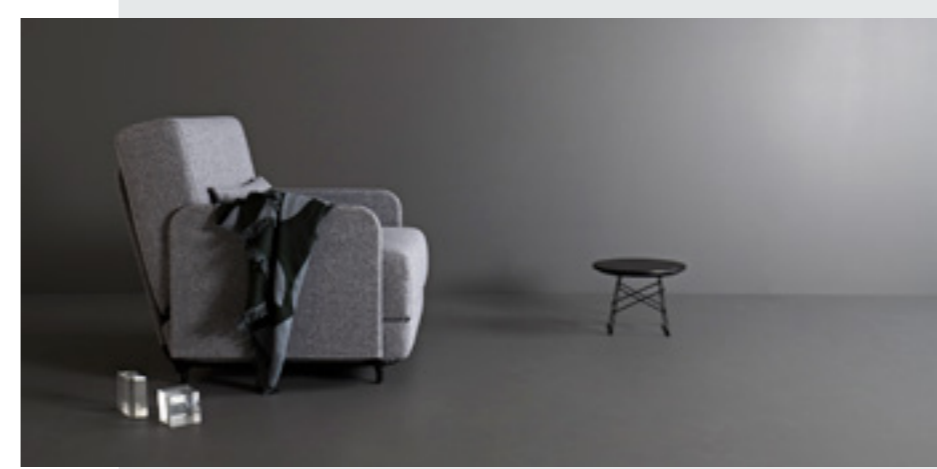

558   565

Fluxe

Design by Per Weiss 2015
Original Innovation Living / All rights reserved

Bed size 70 x 200 cm / Freon-free foam / Legs & frame in silky black steel / Small cushion included /
Shown in: Fabric 565 Twist Granite
See our range of coffee tables, beanbags & cushions, page 124 - 127

The shown fabrics are in stock in Denmark / For more fabric options - see page 130