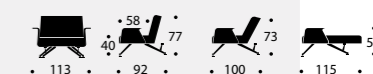

563

Clubber with arms & Clubber

Design by Per Weiss 2009
Original Innovation Living / All rights reserved

Bed size 115 x 210 cm / Chair size 115 x 90 cm / Pocket spring comfort page 128 / Matt black steel frame / Legs in chromed steel / Arms in walnut veneer – optional / Shown combinations: Page 28: Sofa with arms & fabric 563 Twist Charcoal / Page 29: Sofa with arms and chairs & fabric 563 Twist Charcoal
See our range of coffee tables, beanbags & cushions, page 124 - 127

The shown fabric is in stock in Denmark / For more fabric options - see page 130