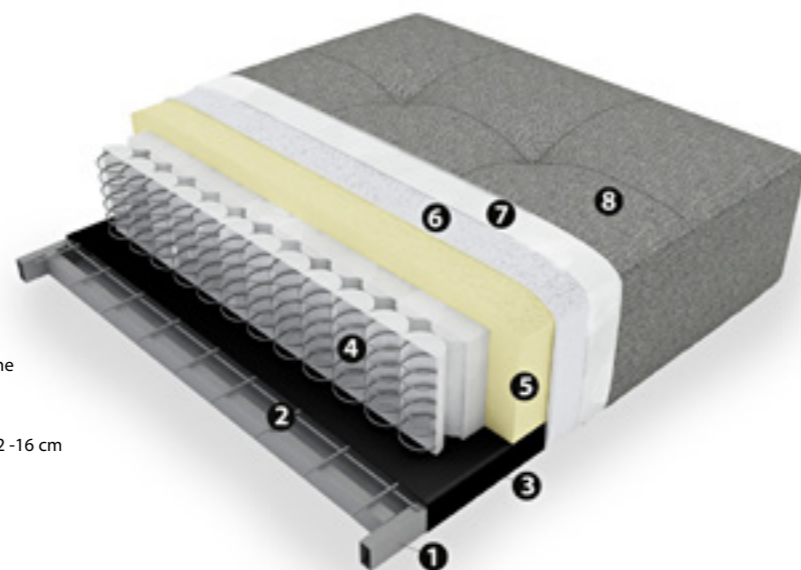

Istyle pocket spring:

- 01: Rigid metal frame
- 02: Metal mesh
- 03: Non woven
- 04: Pocket spring 6 - 12 cm
- 05: Foam casing
- 06: Fibrefill
- 07: Non woven
- 08: Fabric

Istyle excess pocket spring:

- 01: Rigid metal frame
- 02: Metal mesh
- 03: Non woven
- 04: Pocket spring 12 - 16 cm
- 05: Foam casing
- 06: Fibrefill
- 07: Non woven
- 08: Fabric