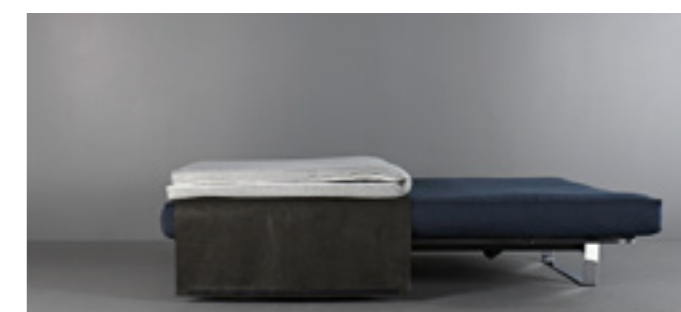

Comfort and Quality

We strive to design and develop multifunctional sofas defined by:

- An innovative character
- Convincing functionality
- High seating and sleeping comfort
- Durability

Istyle pocket spring:

- 01: Rigid metal frame
- 02: Metal mesh
- 03: Non woven
- 04: Pocket spring 6 - 12 cm
- 05: Foam casing
- 06: Fibrefill
- 07: Non woven
- 08: Fabric

Istyle excess pocket spring:

- 01: Rigid metal frame
- 02: Metal mesh
- 03: Non woven
- 04: Pocket spring 12 - 16 cm
- 05: Foam casing
- 06: Fibrefill
- 07: Non woven
- 08: Fabric

Inno toppers

Choose a top mattress to add extra sleeping comfort and protect your sofa bed

Available in three sizes: 120 / 140 / 160 x 200 cm

A 5 cm durable and reversible top mattress with a core of 25 kg polyeter foam that will give an even and supportive sleeping surface on all adjustable sofa beds. Cover is 100% polyester which is breathable, removable and machine-washable at 60 degrees Celsius.

Storage bag

The Inno topper comes with a bag for storage when not in use. The bag helps minimizing the volume of the topper for better storage.

The handmade mattresses for Mimer, Balder, Aslak, Colpus & Minimum

Spring mattress

A fusion mattress with 12 cm pocket spring surrounded by two layers of breathable, carted cotton on top and one layer of carted cotton underneath. A high resilient luxury mattress of high quality and longevity.

Firmness rating: Soft

Soft Spring mattress

Soft Spring mattress is an 18 cm extra soft spring mattress. The special combination of a core of 10 cm membrane-bounded pocket spring surrounded by 5 cm of hyper soft foam on top, and 3 cm compact foam at the bottom, makes it high resilient.

Firmness rating: Extra soft