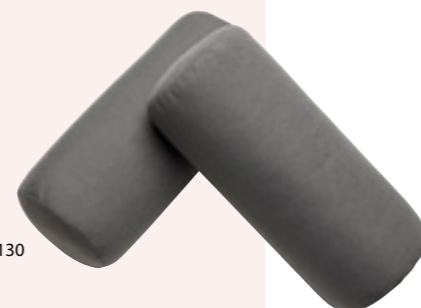

Ellipse Cushions

Design by Innovation Living Design Office / Original Innovation Living / All rights reserved

Detachable cover / Size: 55 x 25 x 13 cm / Cotton inside / Available in all fabrics, see page 130

Roll Cushions

Detachable cover / Size: Ø 25 x 55 cm / Cotton inside / Available in all fabrics, see page 130

Square Cushions

Design by Innovation Living Design Office / Original Innovation Living / All rights reserved