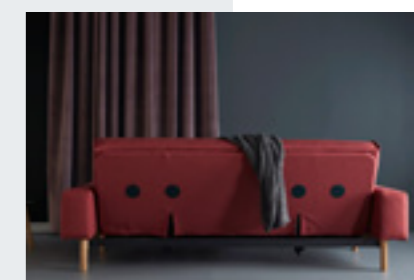

Optional frame cover