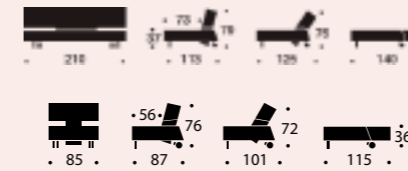

Long Horn Deluxe Excess Lounger
Design by Per Weiss 2008
Original Innovation Living / All rights reserved

Bed size 140 x 210 cm / Chair size 115 x 85 cm / Excess pocket spring comfort page 128 /
Legs in stainless steel & wheels / Shown in: Fabric 565 Twist Granite
See our range of coffee tables, beanbags & cushions, page 124 - 127

The shown fabric is in stock in Denmark / For more fabric options - see page 130