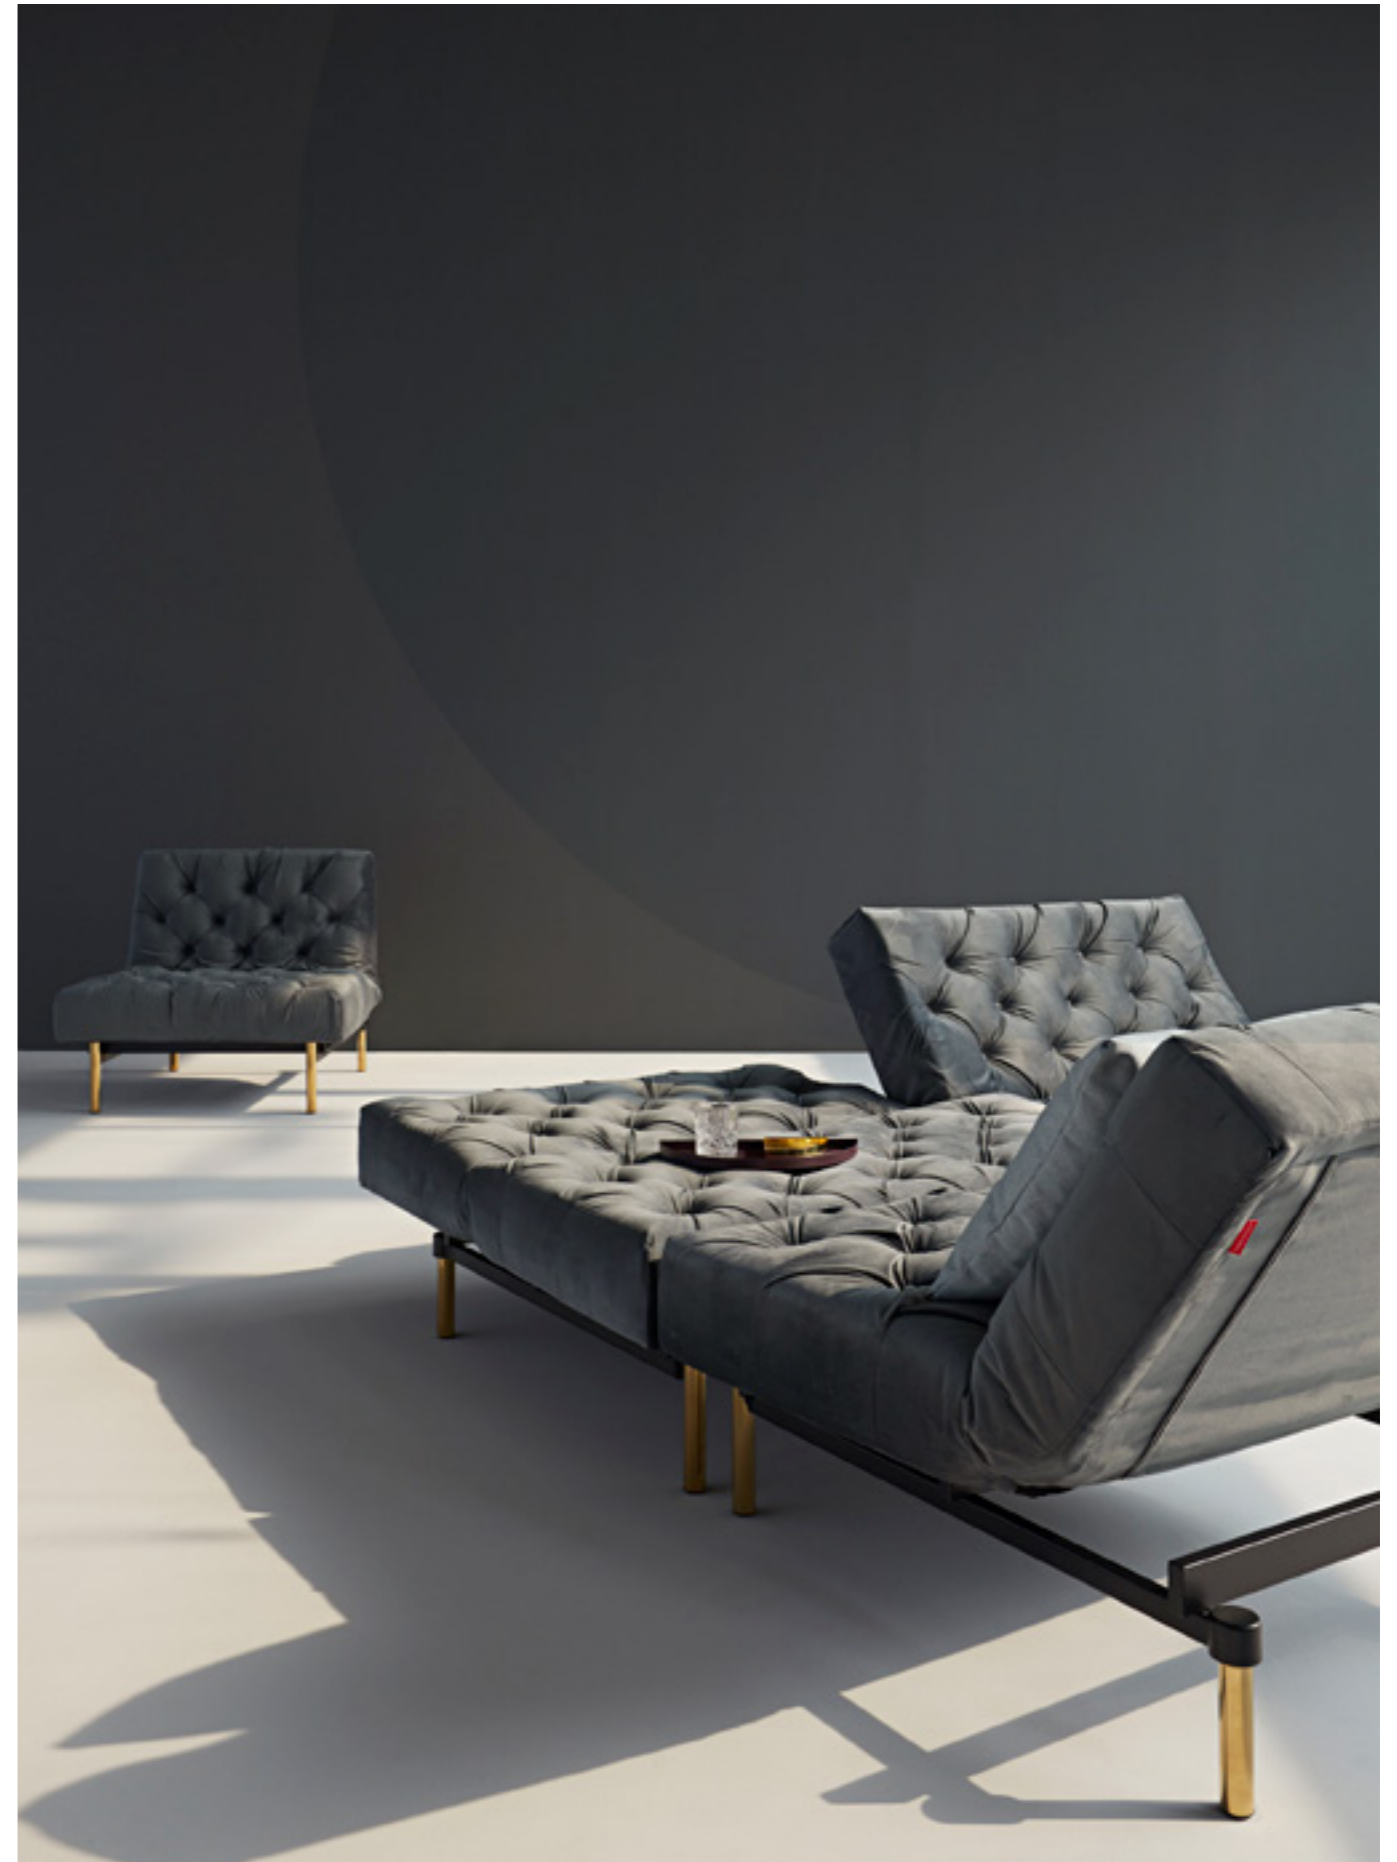

Grids Tables

Design by Per Weiss 2008
Original Innovation Living / All rights reserved

**Table top: Lacquered oak veneer or black stained oak veneer /
Legs in black steel**

- High: Top in black stained oak veneer Ø 70 cm / Legs 40 cm
- Middle: Top in black stained oak veneer Ø 45 cm / Legs 32,5 cm
- Low: Top in black stained oak veneer Ø 35 cm / Legs 25 cm

Oldschool Retro & Oldschool Baton
Design by Per Weiss 2009
Original Innovation Living / All rights reserved

Bed size 115 x 210 cm / Chair size 115 x 90 cm / Pocket spring comfort page 128 / Matt black steel frame /
Leg options page 17 / Shown combinations: Page 26: Retro legs with matt black steel frame & fabric 461
Leather Look Brown Vintage / Page 27: Baton legs in brass plated steel with matt black steel frame & fabric
543 Velvet Slate Grey
See our range of coffee tables, beanbags & cushions, page 124 - 127

The shown fabrics are in stock in Denmark / For more fabric options - see page 130

461

543