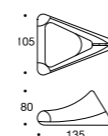

Soft Peak Beanbag

Design by Innovation Living Design Office 2015 / Original Innovation Living / All rights reserved / Detachable cover / Size: 105-135-80 cm / Volume: Inside 300 litres EPS Beads / Available in all fabrics, see page 130

The detachable cover makes it possible to renew the beanbag / Can also be refilled!