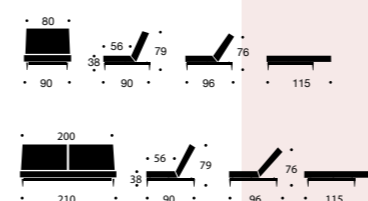

Part 01: Modular

Sofas & chairs
designed to interact

Buri Styletto
 Design by Per Weiss 2016
 Original Innovation Living / All rights reserved

Bed size 115 x 210 cm / Chair size 115 x 90 cm / Pocket spring comfort page 128 / Arms – optional / Leg & frame options page 17 / Shown combination: Styletto legs in dark stained wood with matt black steel frame & fabric 528
 Mixed Dance Blue
 See our range of coffee tables, beanbags & cushions, page 124 - 127

The shown fabrics are in stock in Denmark / For more fabric options - see page 130

521

528

Buri Stem with arms
Design by Per Weiss 2016
Original Innovation Living / All rights reserved

Bed size 115 x 210 cm / Chair size 115 x 90 cm / Pocket spring comfort page 128 / Arms – optional / Leg & frame options page 17 / Shown combination: Stem legs in light wood with matt black steel frame & fabric 521 Mixed Dance Grey
See our range of coffee tables, beanbags & cushions, page 124 - 127

The shown fabrics are in stock in Denmark / For more fabric options - see page 130

521 528

Splitback Styletto

Design by Per Weiss 2004

Original Innovation Living / All rights reserved

Bed size 115 x 210 cm / Chair size 115 x 90 cm / Pocket spring comfort page 128 / Arms - optional /
 Leg & frame options page 17 / Shown combination: Styletto legs in dark stained wood with matt black
 steel frame & fabric 561 Twist Rust Red
 See our range of coffee tables, beanbags & cushions, page 124 - 127