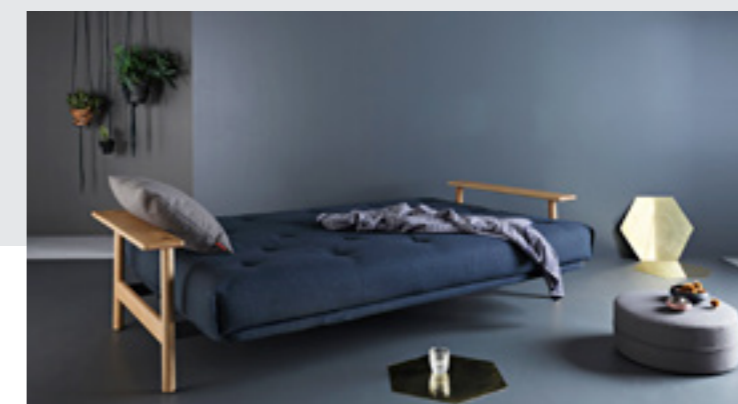

Balder

Design by Oliver Weiss Krogh & Per Weiss 2015
Original Innovation Living / All rights reserved

Bed size 140 x 200 cm / Soft spring comfort & 9 mm beech-wood slats
page 128 / Arms in lacquered oak / Matt black steel frame /
Bed with 4 step head elevation & sofa with 2 back positions /
Bedding box - included / Seat frame cover - optional

Shown in combination: Soft Spring mattress including back frame
cover & optional seat frame cover in fabric 528 Mixed Dance Blue
See our range of coffee tables, beanbags & cushions, page 124 - 127

The shown fabric is in stock in Denmark / For more fabric options - see
page 130