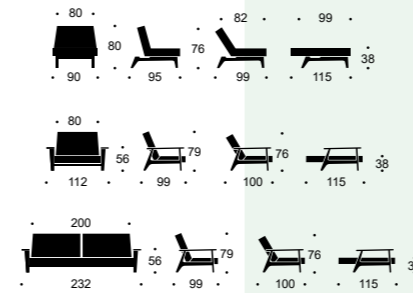

Splitback Frej & Splitback Eik

Design by Oliver WeissKrogh & Per Weiss 2004 / 2014 / 2015
Original Innovation Living / All rights reserved

Bed size 115 x 210 cm / Chair size 115 x 90 cm / Pocket spring comfort page 128 / Frej arms & Eik legs in lacquered oak / Matt black steel frame / Leg & frame options page 17 / Shown in: Fabric 521 Mixed Dance Grey
See our range of coffee tables, beanbags & cushions, page 124 - 127

The shown fabrics are in stock in Denmark / For more fabric options - see page 130

216   521   525   537   557   561   582