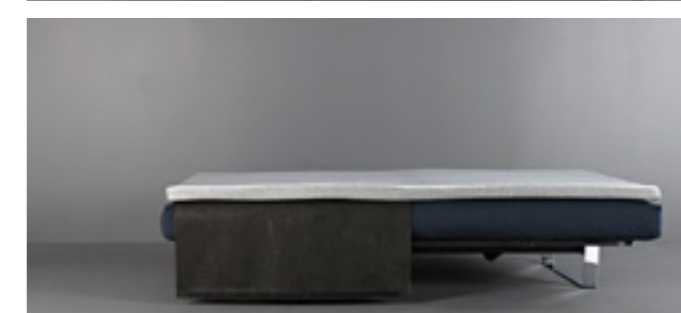

Inno toppers

Choose a top mattress to add extra sleeping comfort and protect your sofa bed

Available in three sizes: 120 / 140 / 160 x 200 cm

A 5 cm durable and reversible top mattress with a core of 25 kg polyeter foam that will give an even and supportive sleeping surface on all adjustable sofa beds. Cover is 100% polyester which is breathable, removable and machine-washable at 60 degrees Celsius.