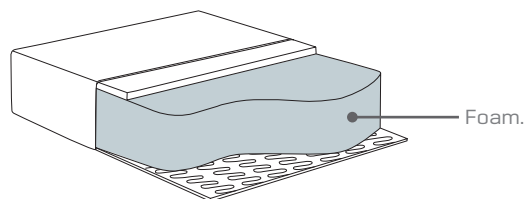

Examples of configurations.

Chi XL+1,5+1,5+C XL+1,5R
386x225/236x74

Chi XL+1,5+1,5+C+1,5+1,5R
386x225/301x74

EP L+1,5+C XL+EP R
335x270x74

Chi XL+1,5+1,5+C XL+EP R
386x225/270x74

Chi XL+I+EP R
341x225x74

EP XL+1,5+1,5+C XL+EP R
426x270x74

Chi XL+I+I+EP R
422x225x74

Chi L+ Chi R
220x160x74

Dimensions may vary up to 3 cm.

COMFORT

Comfort EU

Highly elastic cut cold foam, covered with fibre padding.

Comfort 2

Highly elastic cold foam, covered with feather top.