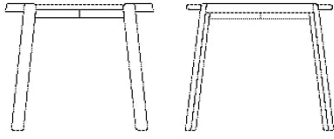

03-097-01

Mix Coffee Table Ø46 cm

Specifications

Country of origin	Assembly	Height	Diameter	Max weight capacity	The parcel's measurements
Bosnia and Herzegovina	Top to be mounted	48 cm	46 cm	20 Kg	The parcel's measurements 1: 0.12 m ³ , 11.5 kg (D 49.0 cm, W 44.0 cm, H 54.0 cm)

Test and certifications

EN 12521 Furniture - Strength, durability and safety. Requirements for domestic tables.

FSC® C165134

The mark of responsible forestry

03-097-01

Mix Coffee Table Ø46 cm

Height
48 cm

Diameter
46 cm

Max weight capacity
20 Kg

The parcel's measurements
The parcel's measurements 1: 0.12 m³, 11.5 kg
(D 49.0 cm, W 44.0 cm, H 54.0 cm)

03-097-05

Mix Coffee Table Ø65 cm

Height
35 cm

Diameter
65 cm

Max weight capacity
20 Kg

The parcel's measurements
The parcel's measurements 1: 0.18 m³, 21.5 kg
(D 69.0 cm, W 64.0 cm, H 41.0 cm)

03-097-10

Mix Coffee Table Ø94 cm

Height
42 cm

Diameter
94 cm

Max weight capacity
20 Kg

The parcel's measurements
The parcel's measurements 1: 0.44 m³, 43.5 kg
(D 97.0 cm, W 95.0 cm, H 48.0 cm)