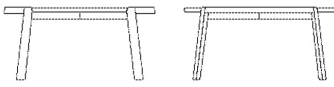

03-097-01

Mix Coffee Table Ø46 cm

Specifications

Country of origin	Assembly	Height	Diameter	Max weight capacity	The parcel's measurements
Bosnia and Herzegovina	Top to be mounted	48 cm	46 cm	20 Kg	The parcel's measurements 1: 0.12 m ³ , 11.5 kg (D 49.0 cm, W 44.0 cm, H 54.0 cm)

Test and certifications

EN 12521 Furniture - Strength, durability and safety. Requirements for domestic tables.

FSC® C165134

The mark of responsible forestry

03-097-01

Mix Coffee Table Ø46 cm

Height
48 cm

Diameter
46 cm

Max weight capacity
20 Kg

The parcel's measurements
The parcel's measurements 1: 0.12 m³, 11.5 kg
(D 49.0 cm, W 44.0 cm, H 54.0 cm)

03-097-05

Mix Coffee Table Ø65 cm

Height
35 cm

Diameter
65 cm

Max weight capacity
20 Kg

The parcel's measurements
The parcel's measurements 1: 0.18 m³, 21.5 kg
(D 69.0 cm, W 64.0 cm, H 41.0 cm)

03-097-10

Mix Coffee Table Ø94 cm

Height
42 cm

Diameter
94 cm

Max weight capacity
20 Kg

The parcel's measurements
The parcel's measurements 1: 0.44 m³, 43.5 kg
(D 97.0 cm, W 95.0 cm, H 48.0 cm)