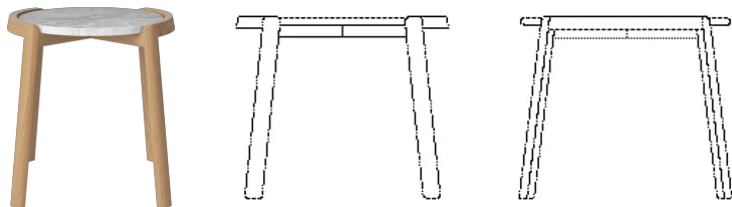

Mix series

Designed by Studio Gud, Portugal

Mix is a series of elegant and playful coffee tables that harmoniously combine different types of wood, materials and traditions. The inventive and alluring mix of materials that is apparent in each design creates a unique expression enhanced by the elegant and durable craftsmanship that lies behind it. An elegant combination of playful lightness and craftsmanship showcased in a classic and contemporary table.

03-097-01

Mix Coffee Table Ø46 cm

Specifications

Country of origin	Assembly	Height	Diameter	Max weight capacity	The parcel's measurements
Bosnia and Herzegovina	Top to be mounted	48 cm	46 cm	20 Kg	The parcel's measurements 1: 0.12 m ³ , 11.5 kg (D 49.0 cm, W 44.0 cm, H 54.0 cm)

Max weight capacity
20 Kg

The parcel's measurements
The parcel's measurements 1: 0.12 m³, 11.5 kg
(D 49.0 cm, W 44.0 cm, H 54.0 cm)

03-097-05

Mix Coffee Table Ø65 cm

Height
35 cm

Diameter
65 cm

Max weight capacity
20 Kg

The parcel's measurements
The parcel's measurements 1: 0.18 m³, 21.5 kg
(D 69.0 cm, W 64.0 cm, H 41.0 cm)

03-097-10

Mix Coffee Table Ø94 cm

Height
42 cm

Diameter
94 cm

Max weight capacity
20 Kg

The parcel's measurements
The parcel's measurements 1: 0.44 m³, 43.5 kg
(D 97.0 cm, W 95.0 cm, H 48.0 cm)