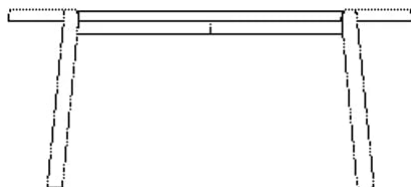

03-097-10

Mix Coffee Table Ø94 cm

Specifications

Country of origin	Assembly	Height	Diameter	Max weight capacity	The parcel's measurements
Bosnia and Herzegovina	Top to be mounted	42 cm	94 cm	20 Kg	The parcel's measurements 1: 0.44 m ³ , 43.5 kg (D 97.0 cm, W 95.0 cm, H 48.0 cm)

Test and certifications

FSC® C165134

The mark of responsible forestry

03-097-01

Mix Coffee Table Ø46 cm

Height
48 cm

Diameter
46 cm

Max weight capacity
20 Kg

The parcel's measurements
The parcel's measurements 1: 0.12 m³, 11.5 kg
(D 49.0 cm, W 44.0 cm, H 54.0 cm)

03-097-05

Mix Coffee Table Ø65 cm

Height
35 cm

Diameter
65 cm

Max weight capacity
20 Kg

The parcel's measurements
The parcel's measurements 1: 0.18 m³, 21.5 kg
(D 69.0 cm, W 64.0 cm, H 41.0 cm)

03-097-10

Mix Coffee Table Ø94 cm

Height
42 cm

Diameter
94 cm

Max weight capacity
20 Kg

The parcel's measurements
The parcel's measurements 1: 0.44 m³, 43.5 kg
(D 97.0 cm, W 95.0 cm, H 48.0 cm)

Materials and surfaces