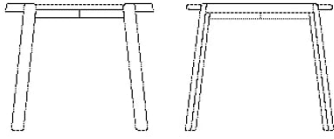

03-097-10

Mix Coffee Table Ø94 cm

Specifications

Country of origin	Assembly	Height	Diameter	Max weight capacity	The parcel's measurements
Bosnia and Herzegovina	Top to be mounted	42 cm	94 cm	20 Kg	The parcel's measurements 1: 0.44 m ³ , 43.5 kg (D 97.0 cm, W 95.0 cm, H 48.0 cm)

Test and certifications

FSC® C165134

The mark of responsible forestry

03-097-01

Mix Coffee Table Ø46 cm

Height
48 cm

Diameter
46 cm

Max weight capacity
20 Kg

The parcel's measurements
The parcel's measurements 1: 0.12 m³, 11.5 kg
(D 49.0 cm, W 44.0 cm, H 54.0 cm)

03-097-05

Mix Coffee Table Ø65 cm

Height
35 cm

Diameter
65 cm

Max weight capacity
20 Kg

The parcel's measurements
The parcel's measurements 1: 0.18 m³, 21.5 kg
(D 69.0 cm, W 64.0 cm, H 41.0 cm)

03-097-10

Mix Coffee Table Ø94 cm

Height
42 cm

Diameter
94 cm

Max weight capacity
20 Kg

The parcel's measurements
The parcel's measurements 1: 0.44 m³, 43.5 kg
(D 97.0 cm, W 95.0 cm, H 48.0 cm)

Materials and surfaces