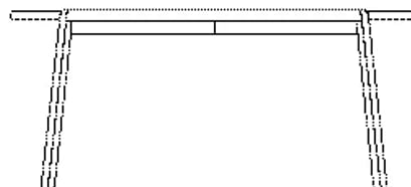

03-097-10

Mix Coffee Table Ø94 cm

Specifications

Country of origin	Assembly	Height	Diameter	Max weight capacity	The parcel's measurements
Bosnia and Herzegovina	Top to be mounted	42 cm	94 cm	20 Kg	The parcel's measurements 1: 0.44 m ³ , 43.5 kg (D 97.0 cm, W 95.0 cm, H 48.0 cm)

Test and certifications

FSC® C165134

The mark of responsible forestry

03-097-01

Mix Coffee Table Ø46 cm

Height
48 cm

Diameter
46 cm

Max weight capacity
20 Kg

The parcel's measurements
The parcel's measurements 1: 0.12 m³, 11.5 kg
(D 49.0 cm, W 44.0 cm, H 54.0 cm)

03-097-05

Mix Coffee Table Ø65 cm

Height
35 cm

Diameter
65 cm

Max weight capacity
20 Kg

The parcel's measurements
The parcel's measurements 1: 0.18 m³, 21.5 kg
(D 69.0 cm, W 64.0 cm, H 41.0 cm)

03-097-10

Mix Coffee Table Ø94 cm

Height
42 cm

Diameter
94 cm

Max weight capacity
20 Kg

The parcel's measurements
The parcel's measurements 1: 0.44 m³, 43.5 kg
(D 97.0 cm, W 95.0 cm, H 48.0 cm)

Materials and surfaces