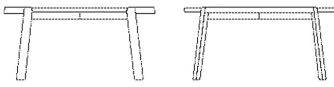

03-097-10

Mix Coffee Table Ø94 cm

Specifications

Country of origin	Assembly	Height	Diameter	Max weight capacity	The parcel's measurements
Bosnia and Herzegovina	Top to be mounted	42 cm	94 cm	20 Kg	The parcel's measurements 1: 0.44 m ³ , 43.5 kg (D 97.0 cm, W 95.0 cm, H 48.0 cm)

Test and certifications

FSC® C165134

The mark of responsible forestry

03-097-01

Mix Coffee Table Ø46 cm

Height
48 cm

Diameter
46 cm

Max weight capacity
20 Kg

The parcel's measurements
The parcel's measurements 1: 0.12 m³, 11.5 kg
(D 49.0 cm, W 44.0 cm, H 54.0 cm)

03-097-05

Mix Coffee Table Ø65 cm

Height
35 cm

Diameter
65 cm

Max weight capacity
20 Kg

The parcel's measurements
The parcel's measurements 1: 0.18 m³, 21.5 kg
(D 69.0 cm, W 64.0 cm, H 41.0 cm)

03-097-10

Mix Coffee Table Ø94 cm

Height
42 cm

Diameter
94 cm

Max weight capacity
20 Kg

The parcel's measurements
The parcel's measurements 1: 0.44 m³, 43.5 kg
(D 97.0 cm, W 95.0 cm, H 48.0 cm)

Materials and surfaces