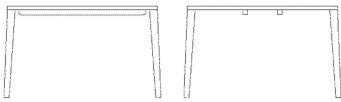

The mark of
responsible forestry

03-114-20

Graceful dining table extension leaf - unit of 2 pcs. - 30 mm

Height
3 cm
Depth
50 cm

Length
50 cm
Width
95 cm
Weight
28 kg

The parcel's measurements
The parcel's measurements 1: 0.08 m³, 28.0 kg
(D 105.0 cm, W 63.0 cm, H 12.0 cm)

03-114-25

Graceful dining table extension leaf - unit of 2 pcs. - 40 mm

Height
4 cm
Depth
50 cm

Length
50 cm
Width
95 cm
Weight
36 kg

The parcel's measurements
The parcel's measurements 1: 0.09 m³, 36.0 kg
(D 105.0 cm, W 63.0 cm, H 14.0 cm)

03-114-17

Graceful Dining Table 130 x 130 cm - 30 mm

Height
74 cm

Width
130 cm
Max weight capacity
80 Kg

The parcel's measurements
The parcel's measurements 1: 0.29 m³, 40.0 kg
(D 138.0 cm, W 138.0 cm, H 15.0 cm)
The parcel's measurements 2: 0.06 m³, 17.5 kg
(D 32.0 cm, W 82.0 cm, H 22.0 cm)

The parcel's measurements
The parcel's measurements 1: 0.28 m³, 70.0 kg
(D 100.0 cm, W 230.0 cm, H 12.0 cm)
The parcel's measurements 2: 0.06 m³, 14.0 kg
(D 32.0 cm, W 82.0 cm, H 22.0 cm)

03-114-01

Graceful Dining Table 160 x 95 cm - 30 mm