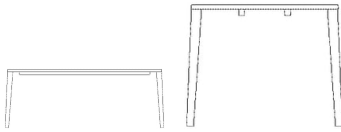

The parcel's measurements
The parcel's measurements 1: 0.19 m³, 44.0 kg
(D 100.0 cm, W 170.0 cm, H 11.0 cm)
The parcel's measurements 2: 0.06 m³, 14.0 kg
(D 32.0 cm, W 22.0 cm, H 82.0 cm)

03-114-05

Graceful Dining Table 180 x 95 cm - 30 mm

Height
74 cm

Length
180 cm

Width
95 cm

Weight
51 kg

Full length incl. extension leave(s)
280 cm

Tabletop thickness
3 cm

Distance between legs
177 cm

Distance sarg to floor
66 cm

Distance tabletop to floor
71 cm

Max weight capacity
66 Kg

The parcel's measurements
The parcel's measurements 1: 0.21 m³, 51.0 kg (D 100.0 cm, W 190.0 cm, H 11.0 cm)
The parcel's measurements 2: 0.06 m³, 14.0 kg (D 32.0 cm, W 82.0 cm, H 22.0 cm)

03-114-10

Graceful Dining Table 200 x 95 cm - 30 mm

Height
74 cm

Length
200 cm

Width
95 cm

Weight
58 kg

Full length incl. extension leave(s)
300 cm

Tabletop thickness
3 cm