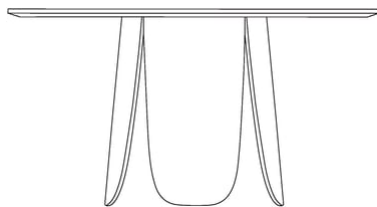

Peyote series

Designed by E-ggs, Italia

Designed by the Italian design studio e-ggs, Peyote is an elegant dining table with an organic design inspired by leaves and nature's ability to create new shapes. Peyote manages to be elegant yet bombastic at the same time, featuring a round, leaf-shaped base and perfectly floating table top, created in beautiful materials. The Peyote dining table is created in a combination of moulded veneer, MDF and plywood, which ensures stability and durability.

03-116-01

Peyote Dining Table

Specifications

Country of origin	Assembly	Height	Weight	Diameter	Tabletop thickness
Latvia	Legs/Base to be mounted	74 cm	36 kg	140 cm	3 cm
Distance between legs	Distance sarg to floor	Distance tabletop to floor	The parcel's measurements		
64.70 cm	71 cm	71 cm	The parcel's measurements 1: 0.92 m ³ , 36.0 kg (D 143.0 cm, W 143.0 cm, H 45.0 cm)		
			The parcel's measurements 2: 0.06 m ³ , 10.0 kg (D 41.0 cm, W 81.0 cm, H 17.5 cm)		

The parcel's measurements

The parcel's measurements 1: 0.92 m³, 36.0 kg
(D 143.0 cm, W 143.0 cm, H 45.0 cm)
The parcel's measurements 2: 0.06 m³, 10.0 kg
(D 41.0 cm, W 81.0 cm, H 17.5 cm)

03-116-04

Peyote Coffee Table Ø80, H45 cm

03-116-05

Peyote Coffee Table - Ø80, H35 cm

Height	35 cm	Weight	7.50 kg
		Diameter	80 cm

The parcel's measurements

The parcel's measurements 1: 0.20 m³, 7.5 kg
(D 81.0 cm, W 81.0 cm, H 30.0 cm)
The parcel's measurements 2: 0.04 m³, 5.4 kg
(D 46.5 cm, W 43.0 cm, H 19.0 cm)