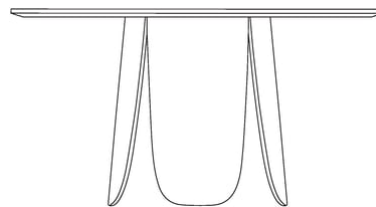

Peyote series

Designed by E-ggs, Italia

Designed by the Italian design studio e-ggs, Peyote is an elegant dining table with an organic design inspired by leaves and nature's ability to create new shapes. Peyote manages to be elegant yet bombastic at the same time, featuring a round, leaf-shaped base and perfectly floating table top, created in beautiful materials. The Peyote dining table is created in a combination of moulded veneer, MDF and plywood, which ensures stability and durability.

03-116-01

Peyote Dining Table

Specifications

Country of origin	Assembly	Height	Weight	Diameter	Tabletop thickness
Latvia	Legs/Base to be mounted	74 cm	36 kg	140 cm	3 cm
Distance between legs	Distance sarg to floor	Distance tabletop to floor	The parcel's measurements		
64.70 cm	71 cm	71 cm	The parcel's measurements 1: 0.92 m ³ , 36.0 kg (D 143.0 cm, W 143.0 cm, H 45.0 cm)		
			The parcel's measurements 2: 0.06 m ³ , 10.0 kg (D 41.0 cm, W 81.0 cm, H 17.5 cm)		

The parcel's measurements

The parcel's measurements 1: 0.92 m³, 36.0 kg
(D 143.0 cm, W 143.0 cm, H 45.0 cm)
The parcel's measurements 2: 0.06 m³, 10.0 kg
(D 41.0 cm, W 81.0 cm, H 17.5 cm)

03-116-04

Peyote Coffee Table Ø80, H45 cm

03-116-05

Peyote Coffee Table - Ø80, H35 cm

Height	35 cm	Weight	7.50 kg
		Diameter	80 cm

The parcel's measurements

The parcel's measurements 1: 0.20 m³, 7.5 kg
(D 81.0 cm, W 81.0 cm, H 30.0 cm)
The parcel's measurements 2: 0.04 m³, 5.4 kg
(D 46.5 cm, W 43.0 cm, H 19.0 cm)