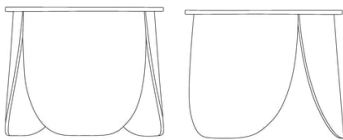

Height	45 cm	Weight	7.50 kg
		Diameter	80 cm

The parcel's measurements

The parcel's measurements 1: 0.20 m³, 7.5 kg
(D 81.0 cm, W 81.0 cm, H 30.0 cm)
The parcel's measurements 2: 0.05 m³, 6.6 kg
(D 46.5 cm, W 53.0 cm, H 19.0 cm)

03-116-09

Peyote Coffee Table Ø56, H35 cm

Height	35 cm	Weight	3.70 kg
		Diameter	56 cm

The parcel's measurements

The parcel's measurements 1: 0.10 m³, 3.7 kg
(D 57.0 cm, W 57.0 cm, H 30.0 cm)
The parcel's measurements 2: 0.04 m³, 5.4 kg
(D 46.5 cm, W 43.0 cm, H 19.0 cm)

03-116-05

Peyote Coffee Table - Ø80, H35 cm

Height	35 cm	Weight	7.50 kg
		Diameter	80 cm

The parcel's measurements

The parcel's measurements 1: 0.20 m³, 7.5 kg
(D 81.0 cm, W 81.0 cm, H 30.0 cm)
The parcel's measurements 2: 0.04 m³, 5.4 kg
(D 46.5 cm, W 43.0 cm, H 19.0 cm)

03-116-10

Peyote Coffee Table - Ø56, H45 cm

Height	45 cm	Weight	3.70 kg
		Diameter	56 cm

The parcel's measurements

The parcel's measurements 1: 0.10 m³, 3.7 kg
(D 57.0 cm, W 57.0 cm, H 30.0 cm)
The parcel's measurements 2: 0.05 m³, 6.6 kg
(D 46.5 cm, W 53.0 cm, H 19.0 cm)