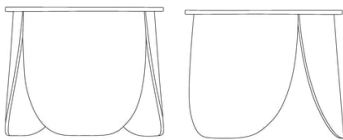

03-116-04

Peyote Coffee Table Ø80, H45 cm

Height
45 cm

Weight
7.50 kg

Diameter
80 cm

The parcel's measurements

The parcel's measurements 1: 0.20 m³, 7.5 kg
(D 81.0 cm, W 81.0 cm, H 30.0 cm)
The parcel's measurements 2: 0.05 m³, 6.6 kg
(D 46.5 cm, W 53.0 cm, H 19.0 cm)

03-116-09

Peyote Coffee Table Ø56, H35 cm

Height
35 cm

Weight
3.70 kg

Diameter
56 cm

The parcel's measurements

The parcel's measurements 1: 0.10 m³, 3.7 kg
(D 57.0 cm, W 57.0 cm, H 30.0 cm)
The parcel's measurements 2: 0.04 m³, 5.4 kg
(D 46.5 cm, W 43.0 cm, H 19.0 cm)

03-116-05

Peyote Coffee Table - Ø80, H35 cm

Height
35 cm

Weight
7.50 kg

Diameter
80 cm

The parcel's measurements

The parcel's measurements 1: 0.20 m³, 7.5 kg
(D 81.0 cm, W 81.0 cm, H 30.0 cm)
The parcel's measurements 2: 0.04 m³, 5.4 kg
(D 46.5 cm, W 43.0 cm, H 19.0 cm)

03-116-10

Peyote Coffee Table - Ø56, H45 cm

Height
45 cm

Weight
3.70 kg

Diameter
56 cm

The parcel's measurements

The parcel's measurements 1: 0.10 m³, 3.7 kg
(D 57.0 cm, W 57.0 cm, H 30.0 cm)
The parcel's measurements 2: 0.05 m³, 6.6 kg
(D 46.5 cm, W 53.0 cm, H 19.0 cm)