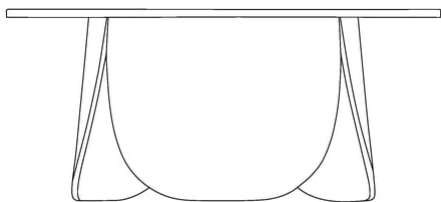

Peyote series

Designed by E-ggs, Italia

A side table with an organic design, which complements your decor and adds an honest, durable and natural look to your home. The Peyote side table is designed by the Italian design studio e-ggs and is inspired by leaves, which can be seen in the round leaf-shaped base, which also ensures solid support for the elegant, floating table top.

03-116-10

Peyote Coffee Table - Ø56, H45 cm

Specifications

Country of origin	Assembly	Height	Weight	Diameter	The parcel's measurements
Latvia	Legs/Base to be mounted	45 cm	3.70 kg	56 cm	The parcel's measurements 1: 0.10 m ³ , 3.7 kg (D 57.0 cm, W 57.0 cm, H 30.0 cm) The parcel's measurements 2: 0.05 m ³ , 6.6 kg (D 46.5 cm, W 53.0 cm, H 19.0 cm)

03-116-04

Peyote Coffee Table Ø80, H45 cm

Height
45 cm

Weight
7.50 kg

Diameter
80 cm

The parcel's measurements

The parcel's measurements 1: 0.20 m³, 7.5 kg
(D 81.0 cm, W 81.0 cm, H 30.0 cm)
The parcel's measurements 2: 0.05 m³, 6.6 kg
(D 46.5 cm, W 53.0 cm, H 19.0 cm)

03-116-09

Peyote Coffee Table Ø56, H35 cm

Height
35 cm

Weight
3.70 kg

Diameter
56 cm

The parcel's measurements

The parcel's measurements 1: 0.10 m³, 3.7 kg
(D 57.0 cm, W 57.0 cm, H 30.0 cm)
The parcel's measurements 2: 0.04 m³, 5.4 kg
(D 46.5 cm, W 43.0 cm, H 19.0 cm)