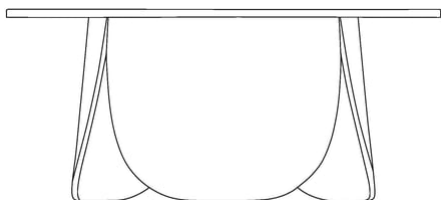

Peyote series

Designed by E-ggs, Italia

A side table with an organic design, which complements your decor and adds an honest, durable and natural look to your home. The Peyote side table is designed by the Italian design studio e-ggs and is inspired by leaves, which can be seen in the round leaf-shaped base, which also ensures solid support for the elegant, floating table top.

03-116-10

Peyote Coffee Table - Ø56, H45 cm

Specifications

Country of origin	Assembly	Height	Weight	Diameter	The parcel's measurements
Latvia	Legs/Base to be mounted	45 cm	3.70 kg	56 cm	The parcel's measurements 1: 0.10 m ³ , 3.7 kg (D 57.0 cm, W 57.0 cm, H 30.0 cm) The parcel's measurements 2: 0.05 m ³ , 6.6 kg (D 46.5 cm, W 53.0 cm, H 19.0 cm)

The parcel's measurements

The parcel's measurements 1: 0.92 m³, 36.0 kg
(D 143.0 cm, W 143.0 cm, H 45.0 cm)
The parcel's measurements 2: 0.06 m³, 10.0 kg
(D 41.0 cm, W 81.0 cm, H 17.5 cm)

03-116-04

Peyote Coffee Table Ø80, H45 cm

03-116-09

Peyote Coffee Table Ø56, H35 cm

Height	35 cm	Weight	3.70 kg
		Diameter	56 cm

The parcel's measurements

The parcel's measurements 1: 0.10 m³, 3.7 kg
(D 57.0 cm, W 57.0 cm, H 30.0 cm)
The parcel's measurements 2: 0.04 m³, 5.4 kg
(D 46.5 cm, W 43.0 cm, H 19.0 cm)