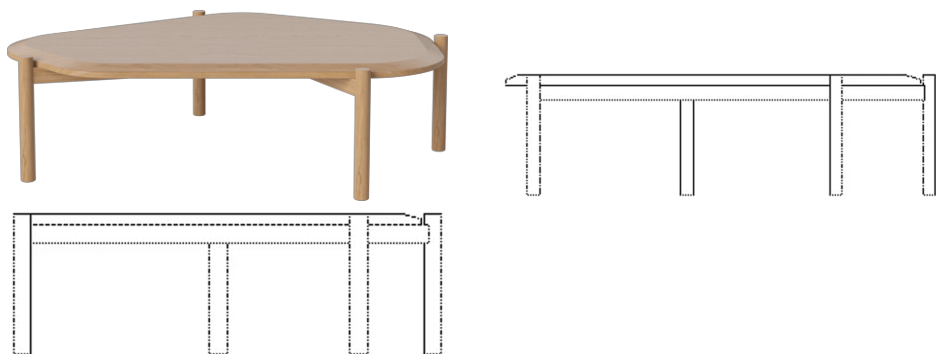

Island series

Designed by Umit Caglar, Turkey

Island is a coffee table inspired by the Nordic nature with an organic design. The contours and soft lines of the table top imitate waves that hit the coast and help give Island a graphic and playful expression. The traditional craftsmanship is particularly evident in the solid base made of FSC-certified wood, while the design makes Island the perfect match for a sofa with chaise longue.

03-119-01

Island Coffee Table H35 cm

Specifications

Country of origin	Assembly	Height	Length	Width	Weight
Croatia	Delivered assembled	35 cm	125 cm	107 cm	21 kg

The parcel's measurements

The parcel's measurements 1: 0.10 m³, 21.0 kg
(D 94.0 cm, W 129.0 cm, H 8.0 cm)

Height
42 cm
Length
125 cm

Width
107 cm
Weight
22.50 kg

The parcel's measurements
The parcel's measurements 1: 0.10 m³, 22.5 kg
(D 94.0 cm, W 129.0 cm, H 8.0 cm)

03-119-01

Island Coffee Table H35 cm

Height
35 cm
Length
125 cm

Width
107 cm
Weight
21 kg

The parcel's measurements
The parcel's measurements 1: 0.10 m³, 21.0 kg
(D 94.0 cm, W 129.0 cm, H 8.0 cm)

Materials and surfaces

Material