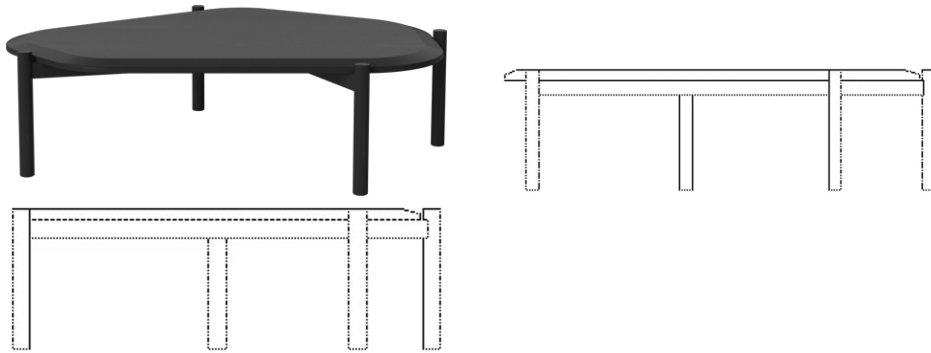

Island series

Designed by Umit Caglar, Turkey

Island is a coffee table inspired by the Nordic nature with an organic design. The contours and soft lines of the table top imitate waves that hit the coast and help give Island a graphic and playful expression. The traditional craftsmanship is particularly evident in the solid base made of FSC-certified wood, while the design makes Island the perfect match for a sofa with chaise longue.

03-119-01

Island Coffee Table H35 cm

Specifications

Country of origin	Assembly	Height	Length	Width	Weight
Croatia	Delivered assembled	35 cm	125 cm	107 cm	21 kg

The parcel's measurements

The parcel's measurements 1: 0.10 m³, 21.0 kg
(D 94.0 cm, W 129.0 cm, H 8.0 cm)

Height
42 cm
Length
125 cm

Width
107 cm
Weight
22.50 kg

The parcel's measurements
The parcel's measurements 1: 0.10 m³, 22.5 kg
(D 94.0 cm, W 129.0 cm, H 8.0 cm)

03-119-01

Island Coffee Table H35 cm

Height
35 cm
Length
125 cm

Width
107 cm
Weight
21 kg

The parcel's measurements
The parcel's measurements 1: 0.10 m³, 21.0 kg
(D 94.0 cm, W 129.0 cm, H 8.0 cm)

Materials and surfaces

Material