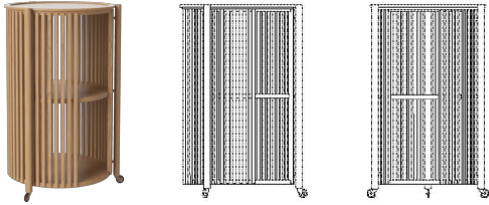

Story series

Designed by Anna Karnov & Clara Mahler, Denmark

Story is an elegant series of handmade side, coffee and bar tables. Each design features the distinctively airy front formed by the elegant wooden columns. Transparent enough to show off your favourite items or just covered enough to conceal them behind the playful front. The designers behind it, Anna Karnov & Clara Mahler, wanted to create a long-lasting design that meets changing needs and wishes. Emphasised by quality craftsmanship and the natural oak that changes character over the years and makes each table unique with its own original and beautiful story. The tables are made of FSC-certified wood and each table is assembled with six bolts that are creatively hidden from the naked eye.

03-127-10

Story Bar Table

Specifications

Country of origin	Assembly	Height	Weight	Diameter	The parcel's measurements
Croatia	Legs/Base to be mounted	88.70 cm	23 kg	54 cm	The parcel's measurements 1: 0.31 m ³ , 23.0 kg (D 56.0 cm, W 56.0 cm, H 100.0 cm)

The parcel's measurements

The parcel's measurements 1: 0.18 m³, 27.0 kg
(D 85.0 cm, W 85.0 cm, H 25.0 cm)

03-127-10

Story Bar Table

Height
88.70 cm

Weight
23 kg

The parcel's measurements

The parcel's measurements 1: 0.31 m³, 23.0 kg
(D 56.0 cm, W 56.0 cm, H 100.0 cm)

Diameter
54 cm

03-127-01

Story Side Table

Height
64 cm

Weight
13 kg

The parcel's measurements

The parcel's measurements 1: 0.08 m³, 13.0 kg
(D 46.0 cm, W 46.0 cm, H 39.0 cm)
The parcel's measurements 2: 0.00 m³, 2.0 kg
(D 12.0 cm, W 66.0 cm, H 5.0 cm)