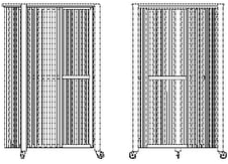

Notice

Test and certifications

FSC® C165134

The mark of
responsible forestry

03-127-05

Story Coffee Table

Height
49 cm

Diameter
83 cm

The parcel's measurements

The parcel's measurements 1: 0.18 m³, 27.0 kg
(D 85.0 cm, W 85.0 cm, H 25.0 cm)

03-127-10

Story Bar Table

Height
88.70 cm

Weight
23 kg

The parcel's measurements

The parcel's measurements 1: 0.31 m³, 23.0 kg
(D 56.0 cm, W 56.0 cm, H 100.0 cm)

Diameter
54 cm

03-127-01

Story Side Table

Height
64 cm

Weight
13 kg

The parcel's measurements

The parcel's measurements 1: 0.08 m³, 13.0 kg
(D 46.0 cm, W 46.0 cm, H 39.0 cm)
The parcel's measurements 2: 0.00 m³, 2.0 kg
(D 12.0 cm, W 66.0 cm, H 5.0 cm)