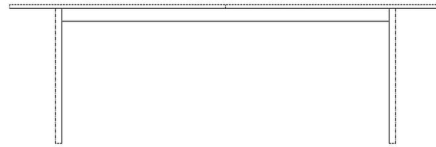

03-132-10

Track Outdoor Dining Table - concrete

Specifications

Country of origin	Assembly	Height	Length	Width	Weight
Denmark	Legs/Base to be mounted	74 cm	230 cm	90 cm	104 kg

The parcel's measurements

The parcel's measurements 1: 0.18 m³, 29.0 kg
(D 72.0 cm, W 192.0 cm, H 13.0 cm)

The parcel's measurements 2: 0.02 m³, 22.0 kg
(D 48.1 cm, W 120.4 cm, H 3.9 cm)

The parcel's measurements 3: 0.02 m³, 22.0 kg
(D 48.1 cm, W 120.4 cm, H 3.9 cm)

The parcel's measurements 4: 0.02 m³, 22.0 kg
(D 48.1 cm, W 120.4 cm, H 3.9 cm)

The parcel's measurements 5: 0.02 m³, 22.0 kg
(D 48.1 cm, W 120.4 cm, H 3.9 cm)

Notice