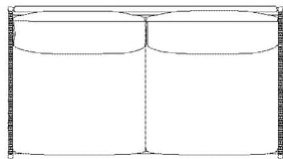

01-044-01

Track Outdoor Sofa 2 seater

Width	165 cm	Seat depth	61 cm
Depth	90 cm	Armrest height	65.50 cm
Height	81 cm	Armrest width	3 cm
Seat height	42 cm	Max weight capacity per seat	110 Kg

The parcel's measurements

The parcel's measurements 1: 1.20 m³, 49.0 kg
(D 69.0 cm, W 103.0 cm, H 169.0 cm)