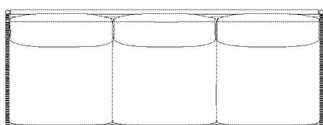

01-044-05

Track Outdoor Sofa 3 seater

Width	245 cm	Seat depth	61 cm
Depth	90 cm	Armrest height	65.50 cm
Height	81 cm	Armrest width	3 cm
Seat height	42 cm	Max weight capacity per seat	110 Kg

The parcel's measurements

The parcel's measurements 1: 1.77 m³, 59.2 kg
(D 69.0 cm, W 103.0 cm, H 249.0 cm)