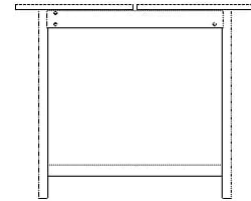

03-132-10

Track Outdoor Dining Table - concrete

Specifications

Country of origin	Assembly	Height	Length	Width	Weight
Denmark	Legs/Base to be mounted	74 cm	230 cm	90 cm	104 kg

The parcel's measurements

The parcel's measurements 1: 0.18 m³, 29.0 kg
(D 72.0 cm, W 192.0 cm, H 13.0 cm)

The parcel's measurements 2: 0.02 m³, 22.0 kg
(D 48.1 cm, W 120.4 cm, H 3.9 cm)

The parcel's measurements 3: 0.02 m³, 22.0 kg
(D 48.1 cm, W 120.4 cm, H 3.9 cm)

The parcel's measurements 4: 0.02 m³, 22.0 kg
(D 48.1 cm, W 120.4 cm, H 3.9 cm)

The parcel's measurements 5: 0.02 m³, 22.0 kg
(D 48.1 cm, W 120.4 cm, H 3.9 cm)

Notice