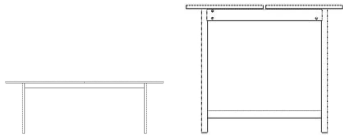

### Specifications

Country of origin	Assembly	Height	Length	Width	Weight
Denmark	Legs/Base to be mounted	74 cm	230 cm	90 cm	104 kg

#### The parcel's measurements

The parcel's measurements 1: 0.18 m<sup>3</sup>, 29.0 kg  
(D 72.0 cm, W 192.0 cm, H 13.0 cm)

The parcel's measurements 2: 0.02 m<sup>3</sup>, 22.0 kg  
(D 48.1 cm, W 120.4 cm, H 3.9 cm)

The parcel's measurements 3: 0.02 m<sup>3</sup>, 22.0 kg  
(D 48.1 cm, W 120.4 cm, H 3.9 cm)

The parcel's measurements 4: 0.02 m<sup>3</sup>, 22.0 kg  
(D 48.1 cm, W 120.4 cm, H 3.9 cm)

The parcel's measurements 5: 0.02 m<sup>3</sup>, 22.0 kg  
(D 48.1 cm, W 120.4 cm, H 3.9 cm)

## Track Outdoor Dining Table - concrete

<b>Height</b>	74 cm	<b>Width</b>	90 cm
<b>Length</b>	230 cm	<b>Weight</b>	104 kg

**The parcel's measurements**

The parcel's measurements 1: 0.18 m<sup>3</sup>, 29.0 kg  
(D 72.0 cm, W 192.0 cm, H 13.0 cm)  
The parcel's measurements 2: 0.02 m<sup>3</sup>, 22.0 kg  
(D 48.1 cm, W 120.4 cm, H 3.9 cm)  
The parcel's measurements 3: 0.02 m<sup>3</sup>, 22.0 kg  
(D 48.1 cm, W 120.4 cm, H 3.9 cm)  
The parcel's measurements 4: 0.02 m<sup>3</sup>, 22.0 kg  
(D 48.1 cm, W 120.4 cm, H 3.9 cm)  
The parcel's measurements 5: 0.02 m<sup>3</sup>, 22.0 kg  
(D 48.1 cm, W 120.4 cm, H 3.9 cm)