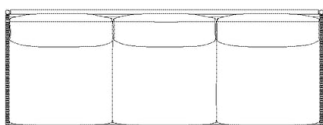

The parcel's measurements 1: 0.18 m<sup>3</sup>, 29.0 kg  
(D 72.0 cm, W 192.0 cm, H 13.0 cm)  
The parcel's measurements 2: 0.02 m<sup>3</sup>, 22.0 kg  
(D 48.1 cm, W 120.4 cm, H 3.9 cm)  
The parcel's measurements 3: 0.02 m<sup>3</sup>, 22.0 kg  
(D 48.1 cm, W 120.4 cm, H 3.9 cm)  
The parcel's measurements 4: 0.02 m<sup>3</sup>, 22.0 kg  
(D 48.1 cm, W 120.4 cm, H 3.9 cm)  
The parcel's measurements 5: 0.02 m<sup>3</sup>, 22.0 kg  
(D 48.1 cm, W 120.4 cm, H 3.9 cm)

02-328-01

Track Outdoor Bench - teak

**Height**  
46 cm

**Depth**  
36 cm

**Width**  
230 cm

**Weight**  
22.50 kg

**The parcel's measurements**

The parcel's measurements 1: 0.12 m<sup>3</sup>, 24.0 kg  
(D 39.0 cm, W 236.0 cm, H 13.5 cm)

01-044-01

Track Outdoor Sofa 2 seater

**Width**  
165 cm

**Depth**  
90 cm

**Height**  
81 cm

**Seat height**  
42 cm

**Seat depth**  
61 cm

**Armrest height**  
65.50 cm

**Armrest width**  
3 cm

**Max weight capacity per seat**  
110 Kg

**The parcel's measurements**

The parcel's measurements 1: 1.20 m<sup>3</sup>, 49.0 kg  
(D 69.0 cm, W 103.0 cm, H 169.0 cm)

01-044-05

Track Outdoor Sofa 3 seater