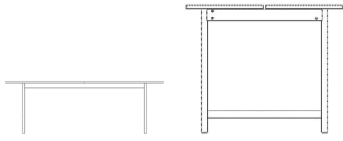

03-132-10

Track Outdoor Dining Table - concrete

Height
74 cm

Length
230 cm

Width
90 cm

Weight
104 kg

The parcel's measurements

The parcel's measurements 1: 0.18 m³, 29.0 kg
(D 72.0 cm, W 192.0 cm, H 13.0 cm)
The parcel's measurements 2: 0.02 m³, 22.0 kg
(D 48.1 cm, W 120.4 cm, H 3.9 cm)
The parcel's measurements 3: 0.02 m³, 22.0 kg
(D 48.1 cm, W 120.4 cm, H 3.9 cm)
The parcel's measurements 4: 0.02 m³, 22.0 kg
(D 48.1 cm, W 120.4 cm, H 3.9 cm)
The parcel's measurements 5: 0.02 m³, 22.0 kg
(D 48.1 cm, W 120.4 cm, H 3.9 cm)