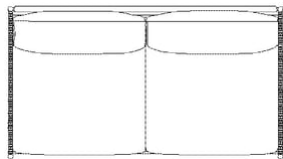

01-044-01

Track Outdoor Sofa 2 seater

Width
165 cm

Depth
90 cm

Height
81 cm

Seat height
42 cm

Seat depth
61 cm

Armrest height
65.50 cm

Armrest width
3 cm

Max weight capacity per seat
110 Kg

The parcel's measurements

The parcel's measurements 1: 1.20 m³, 49.0 kg
(D 69.0 cm, W 103.0 cm, H 169.0 cm)