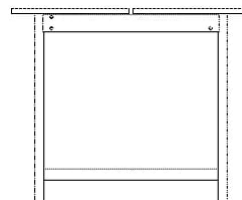

03-132-10

Track Outdoor Dining Table - concrete

Specifications

Country of origin	Assembly	Height	Length	Width	Weight
Denmark	Legs/Base to be mounted	74 cm	230 cm	90 cm	104 kg

The parcel's measurements

The parcel's measurements 1: 0.18 m³, 29.0 kg
(D 72.0 cm, W 192.0 cm, H 13.0 cm)

The parcel's measurements 2: 0.02 m³, 22.0 kg
(D 48.1 cm, W 120.4 cm, H 3.9 cm)

The parcel's measurements 3: 0.02 m³, 22.0 kg
(D 48.1 cm, W 120.4 cm, H 3.9 cm)

The parcel's measurements 4: 0.02 m³, 22.0 kg
(D 48.1 cm, W 120.4 cm, H 3.9 cm)

The parcel's measurements 5: 0.02 m³, 22.0 kg
(D 48.1 cm, W 120.4 cm, H 3.9 cm)

Notice