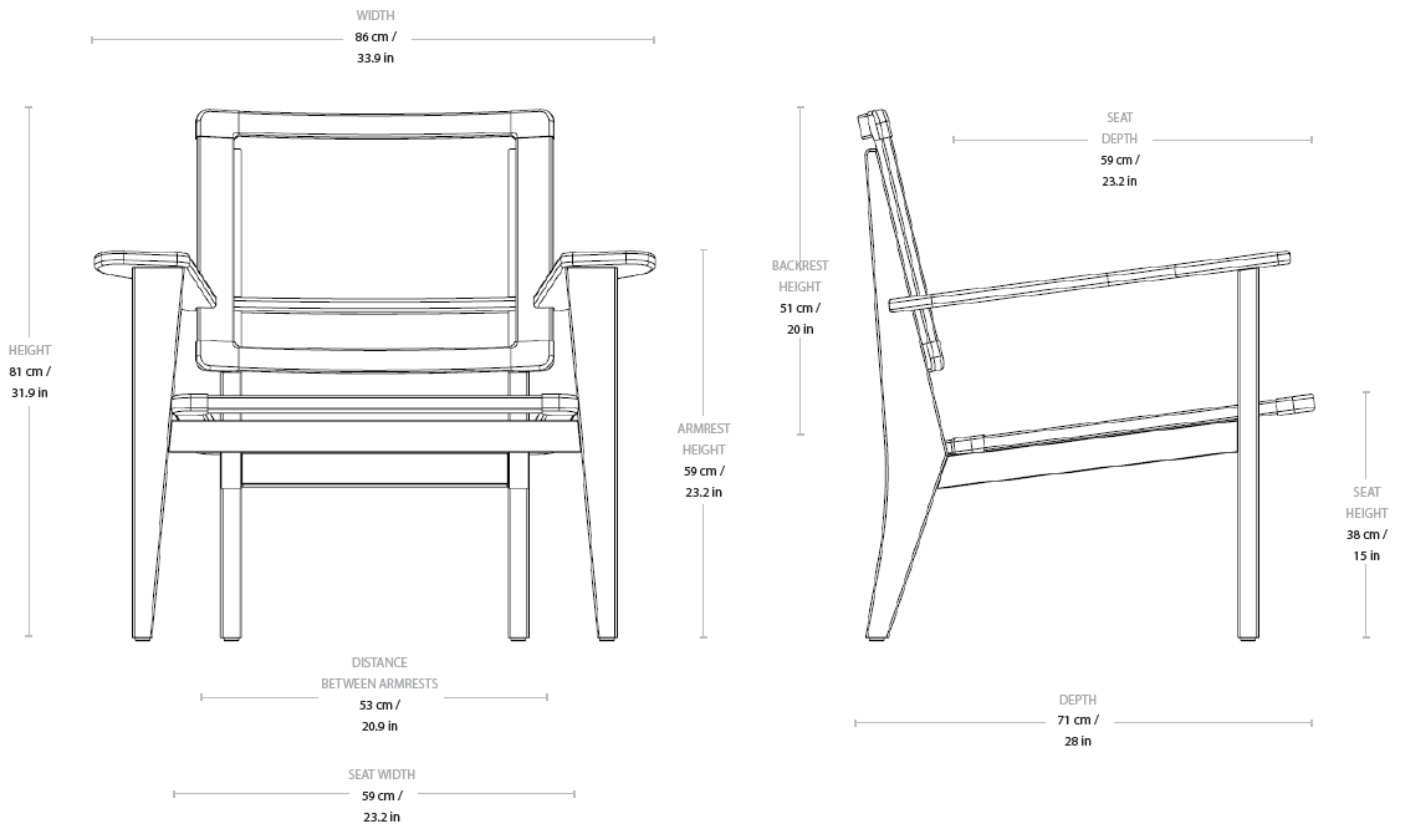

The F-Chair is optimized for the outdoors in both the ergonomics and the materiality. Proportions have been fine-tuned to maximize comfort and the frame has been carefully crafted with traditional joinery using plantation teak. The seat and backrest are tightly woven from an outdoor all-weather fiber made of an extruded polyethylene and twisted to resemble natural hyacinth woven furniture. The weave pattern creates triangle shapes from all four sides of the seat and backrest, converging at the center of each like an envelope. The woven cord captures the natural look of the indoor version, while being durable enough to withstand the elements outside. Teak's naturally high oil content allows it to stay in fantastic condition in even the harshest of climates, without additional treatment, developing a beautiful silvery patina over time.

Solid Teak, HDPE Wicker, Stainless Steel Hardware

Dimensions

WIDTH	86 cm / 33.9 in
DEPTH	71 cm / 28 in
HEIGHT	81 cm / 31.9 in
SEAT WIDTH	59 cm / 23.2 in
SEAT DEPTH	59 cm / 23.2 in
SEAT HEIGHT	38 cm / 15 in
BACKREST HEIGHT	51 cm / 20 in
ARMREST HEIGHT	59 cm / 23.2 in
DISTANCE BETWEEN ARMRESTS	53 cm / 20.9 in

Weight

TOTAL WEIGHT	11 kg / 24.3 lbs
---------------------	------------------

Number of parcels	1
PACKAGING LENGTH	90 cm / 35.4 in
PACKAGING WIDTH	76 cm / 29.9 in
PACKAGING HEIGHT	84 cm / 33 in
PACKAGING WEIGHT	4 kg / 8.8 lbs
GROSS WEIGHT	15 kg / 33 lbs