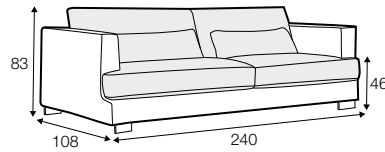

LUX lux

COVERS

FC fixed

LC loose

SPECIAL

modular
system

All drawings shown height with leg no. 105 H-10.

armchair

armchair wide

footstool 95x80

footstool 105x90

footstool 120x90

2 seater

3 seater / or 3 seater divided

set 1

3 seater left + armchair wide right

set 2 right / or left

2 seater left / or right + divan right / or left

set 3 right / or left

3 seater left / or right + divan right / or left

set 4 right / or left

2 seater left / or right + armchair without armrests + divan right / or left