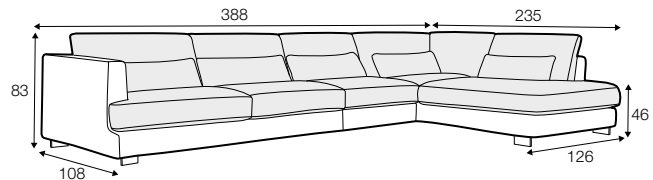

LUX lux

COVERS

FC fixed

LC loose

SPECIAL

modular
system

All drawings shown height with leg no. 105 H-10.

armchair

armchair wide

footstool 95x80

footstool 105x90

footstool 120x90

2 seater

3 seater / or 3 seater divided

set 1

3 seater left + armchair wide right

set 2 right / or left

2 seater left / or right + divan right / or left

set 3 right / or left

3 seater left / or right + divan right / or left

set 4 right / or left

2 seater left / or right + armchair without armrests + divan right / or left