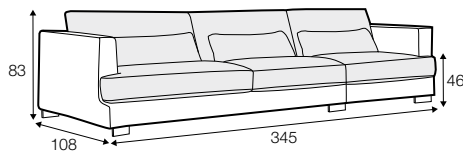

LUX lux

COVERS

FC fixed

LC loose

SPECIAL

modular
system

All drawings shown height with leg no. 105 H-10.

armchair

armchair wide

footstool 95x80

footstool 105x90

footstool 120x90

2 seater

3 seater / or 3 seater divided

set 1

3 seater left + armchair wide right

set 2 right / or left

2 seater left / or right + divan right / or left

set 3 right / or left

3 seater left / or right + divan right / or left

set 4 right / or left

2 seater left / or right + armchair without armrests + divan right / or left