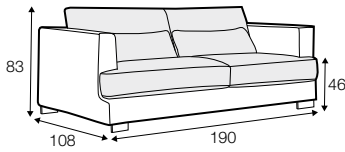

LUX lux

COVERS

FC fixed

LC loose

SPECIAL

modular
system

All drawings shown height with leg no. 105 H-10.

armchair

armchair wide

footstool 95x80

footstool 105x90

footstool 120x90

2 seater

3 seater / or 3 seater divided

set 1

3 seater left + armchair wide right

set 2 right / or left

2 seater left / or right + divan right / or left

set 3 right / or left

3 seater left / or right + divan right / or left

set 4 right / or left

2 seater left / or right + armchair without armrests + divan right / or left