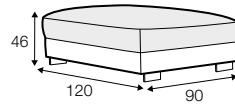

LUX lux

COVERS

FC fixed

LC loose

SPECIAL

modular
system

All drawings shown height with leg no. 105 H-10.

armchair

armchair wide

footstool 95x80

footstool 105x90

footstool 120x90

2 seater

3 seater / or 3 seater divided

set 1

3 seater left + armchair wide right