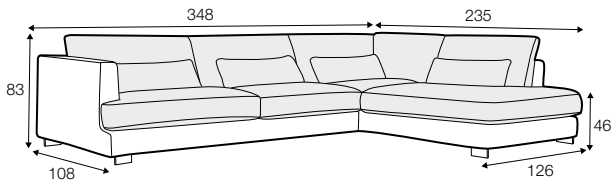

LUX lux

COVERS

FC fixed

LC loose

SPECIAL

modular
system

All drawings shown height with leg no. 105 H-10.

armchair

armchair wide

footstool 95x80

footstool 105x90

footstool 120x90

2 seater

3 seater / or 3 seater divided

set 1

3 seater left + armchair wide right

set 2 right / or left

2 seater left / or right + divan right / or left

set 3 right / or left

3 seater left / or right + divan right / or left

set 4 right / or left

2 seater left / or right + armchair without armrests + divan right / or left