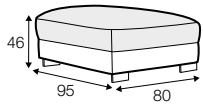

LUX lux

COVERS

FC fixed

LC loose

SPECIAL

modular
system

All drawings shown height with leg no. 105 H-10.

armchair

armchair wide

footstool 95x80

footstool 105x90

footstool 120x90

2 seater

3 seater / or 3 seater divided

set 1

3 seater left + armchair wide right

set 2 right / or left

2 seater left / or right + divan right / or left

set 3 right / or left

3 seater left / or right + divan right / or left

set 4 right / or left

2 seater left / or right + armchair without armrests + divan right / or left