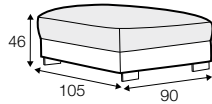

LUX lux

COVERS

FC fixed

LC loose

SPECIAL

modular
system

All drawings shown height with leg no. 105 H-10.

armchair

armchair wide

footstool 95x80

footstool 105x90

footstool 120x90

2 seater

3 seater / or 3 seater divided

set 1

3 seater left + armchair wide right