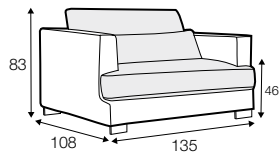

LUX lux

COVERS

FC fixed

LC loose

SPECIAL

modular
system

All drawings shown height with leg no. 105 H-10.

armchair

armchair wide

footstool 95x80

footstool 105x90

footstool 120x90

2 seater

3 seater / or 3 seater divided

set 1

3 seater left + armchair wide right