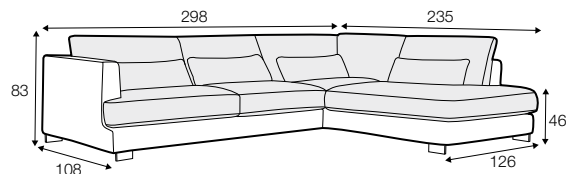

LUX lux

COVERS

FC fixed

LC loose

SPECIAL

modular
system

All drawings shown height with leg no. 105 H-10.

armchair

armchair wide

footstool 95x80

footstool 105x90

footstool 120x90

2 seater

3 seater / or 3 seater divided

set 1

3 seater left + armchair wide right

set 2 right / or left

2 seater left / or right + divan right / or left

set 3 right / or left

3 seater left / or right + divan right / or left

set 4 right / or left

2 seater left / or right + armchair without armrests + divan right / or left