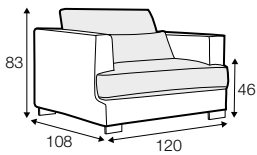

LUX lux

COVERS

FC fixed

LC loose

SPECIAL

modular
system

All drawings shown height with leg no. 105 H-10.

armchair

armchair wide

footstool 95x80

footstool 105x90

footstool 120x90

2 seater

3 seater / or 3 seater divided

set 1

3 seater left + armchair wide right