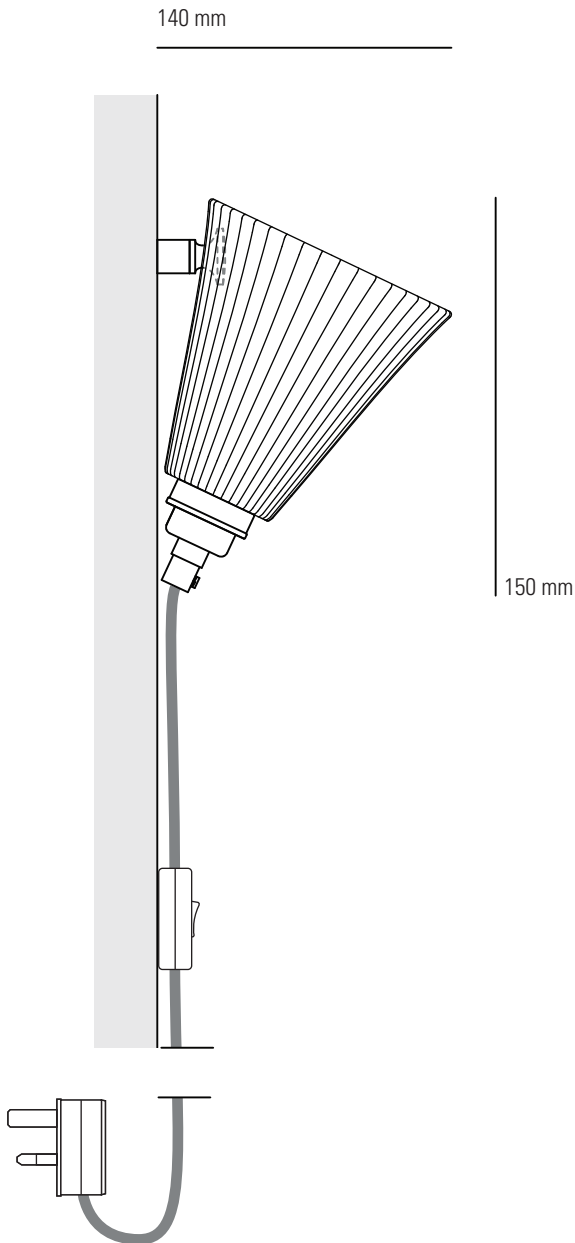

# PORTABLE PLEAT WALL LIGHT

SPECIFICATION	Finish	Product Code	Bulb Cap	Max Wattage	Bulb Type
Portable pleat medium	natural bone china	FW 545N	E 27	40	GLS
Portable pleat large	natural bone china	FW 546N	E 27	60	GLS

This product is available for specific markets. CFL compatible.  
Cable length 2.5m, bespoke cable lengths are available on request.