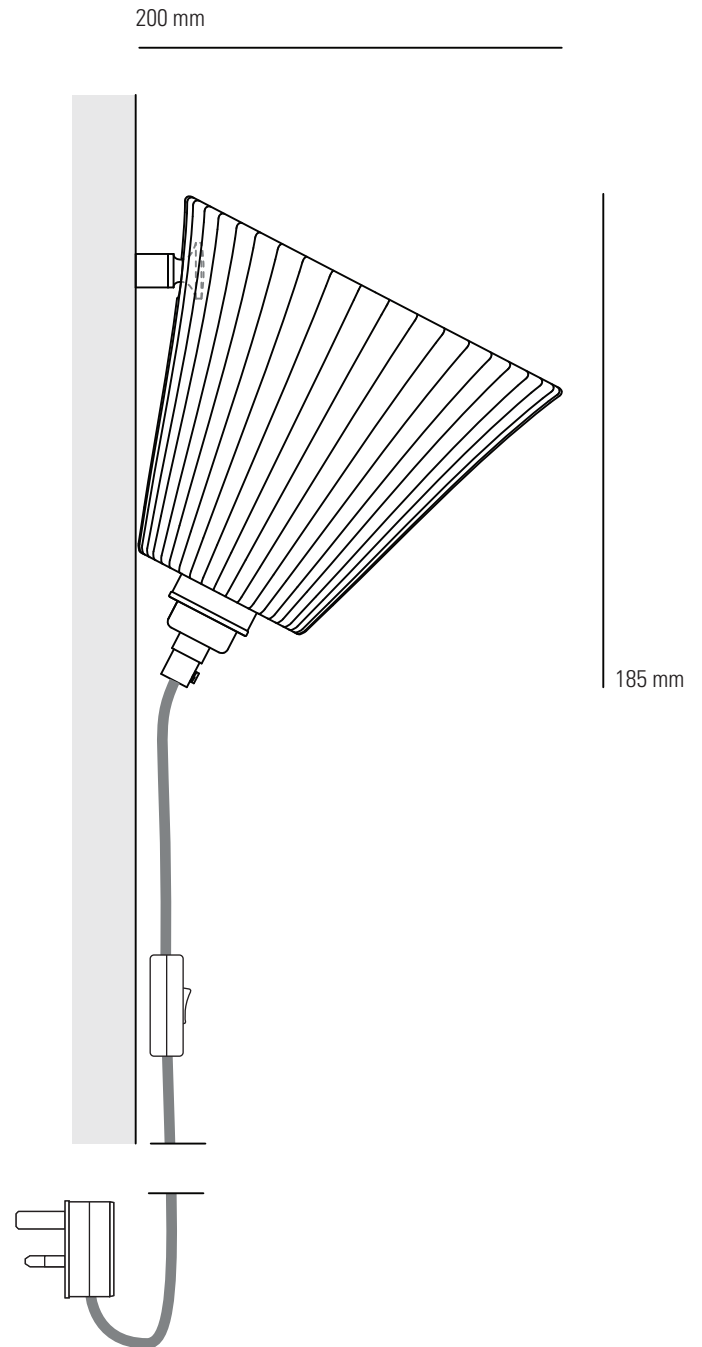

# PORTABLE PLEAT WALL LIGHT

SPECIFICATION	Finish	Product Code	Bulb Cap	Max Wattage	Bulb Type
Portable pleat medium	natural bone china	FW 545N	E 27	40	GLS
Portable pleat large	natural bone china	FW 546N	E 27	60	GLS

This product is available for specific markets. CFL compatible.  
Cable length 2.5m, bespoke cable lengths are available on request.