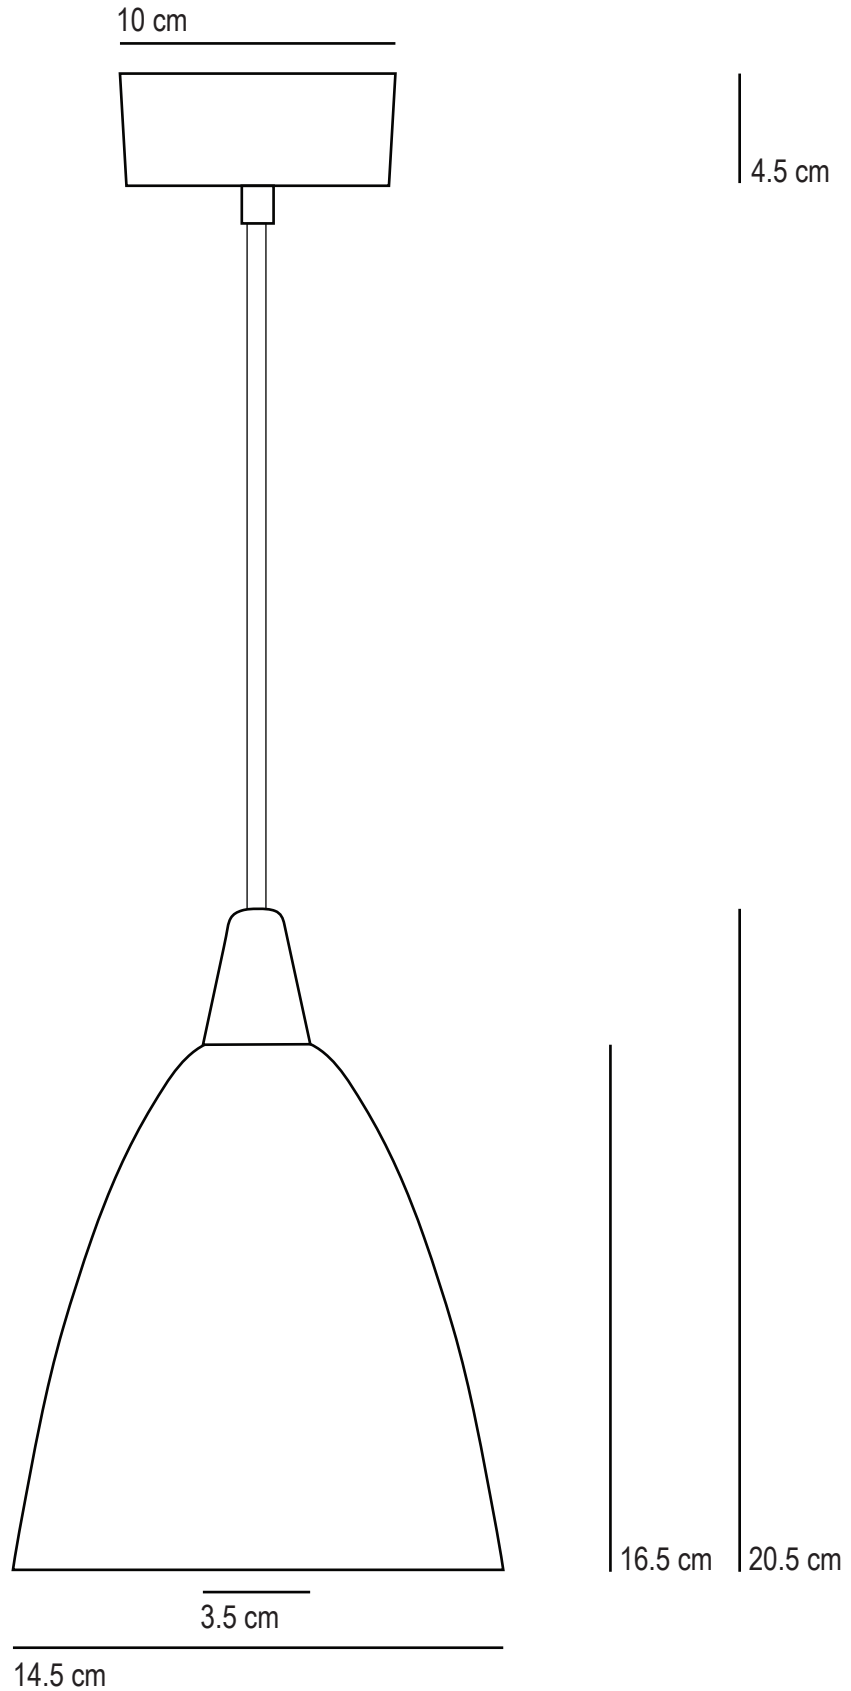

Hector

Size 2

Pendant

SPECIFICATION	Product Code	Bulb Cap	Max Wattage	Bulb Type
Hector Size 2 Pendant	FP 132	E 27	60	GLS
Available Finish	Natural bone china.			

This product is available for specific markets. CFL compatible.
Cable length 150cm, bespoke cable lengths are available on request.