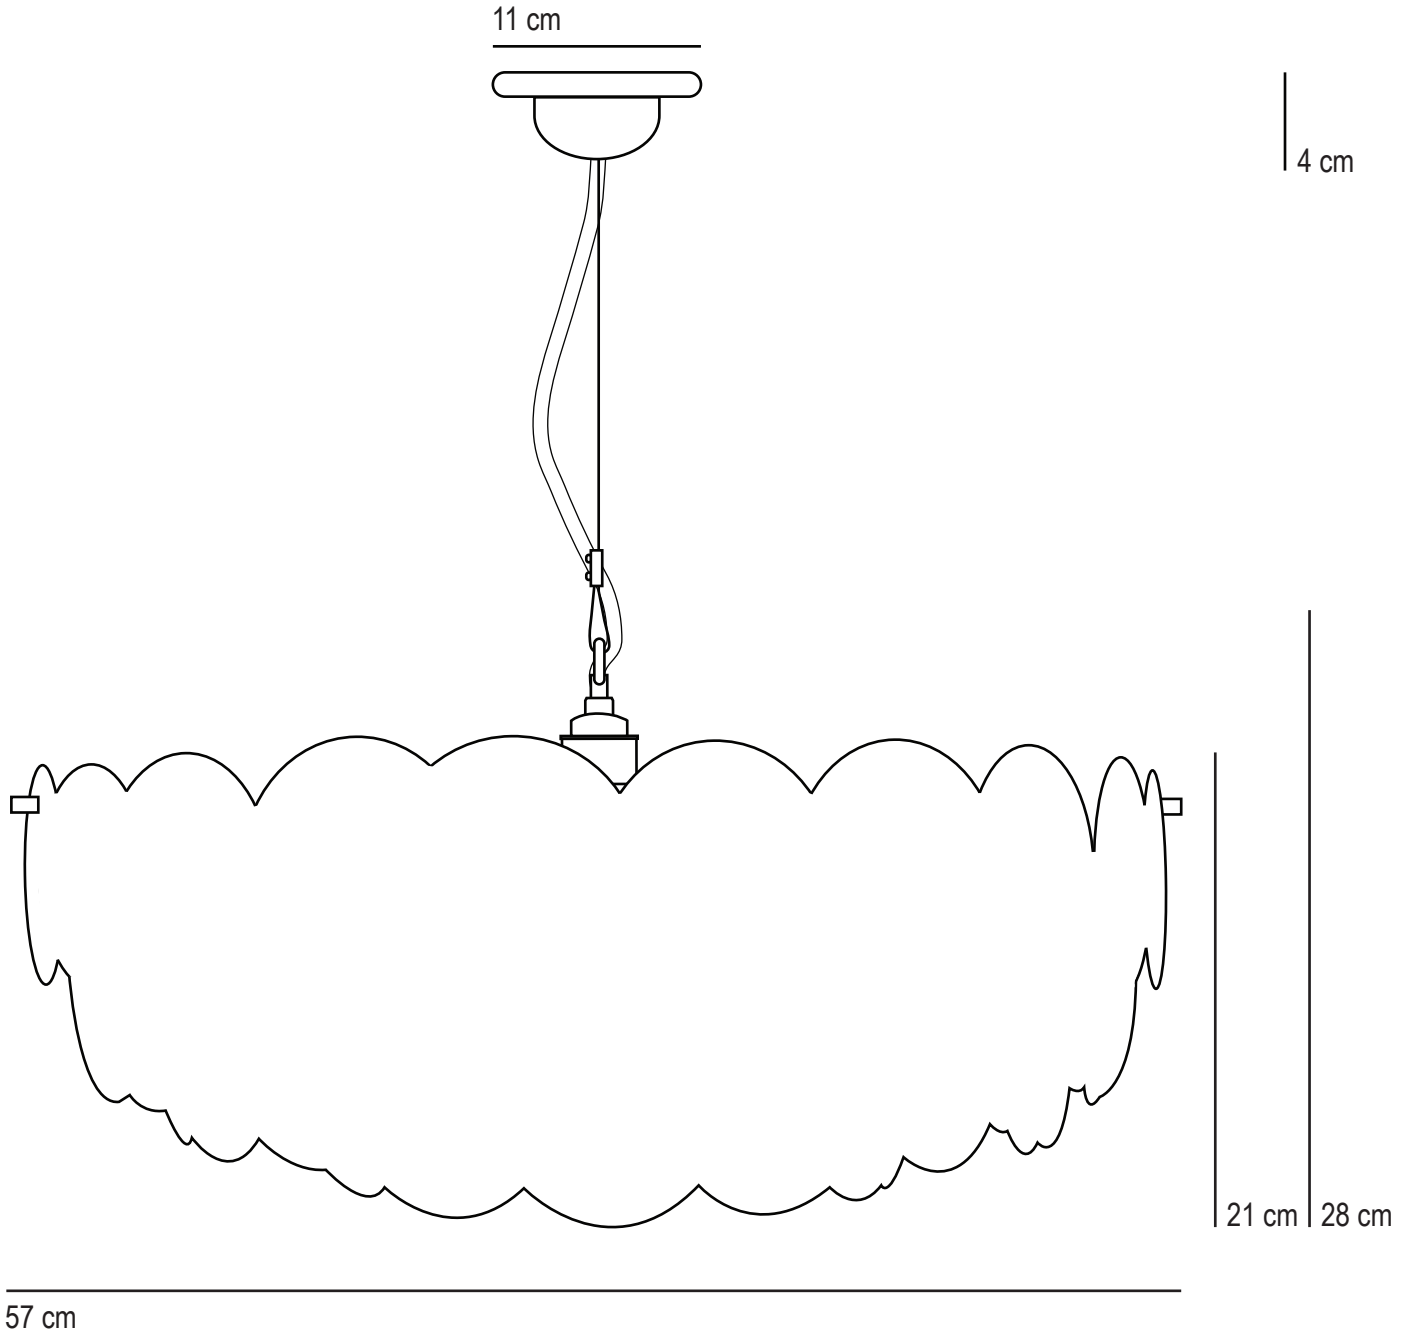

Pembridge

Size 3

Pendant

SPECIFICATION	Product Code	Bulb Cap	Max Wattage	Bulb Type
Pembridge Size 3 pendant	FP 442	E 27	150	GLS
Available Finish	Natural bone china.			

This product is available for specific markets. CFL compatible.
Cable length 150cm, bespoke cable lengths are available on request.