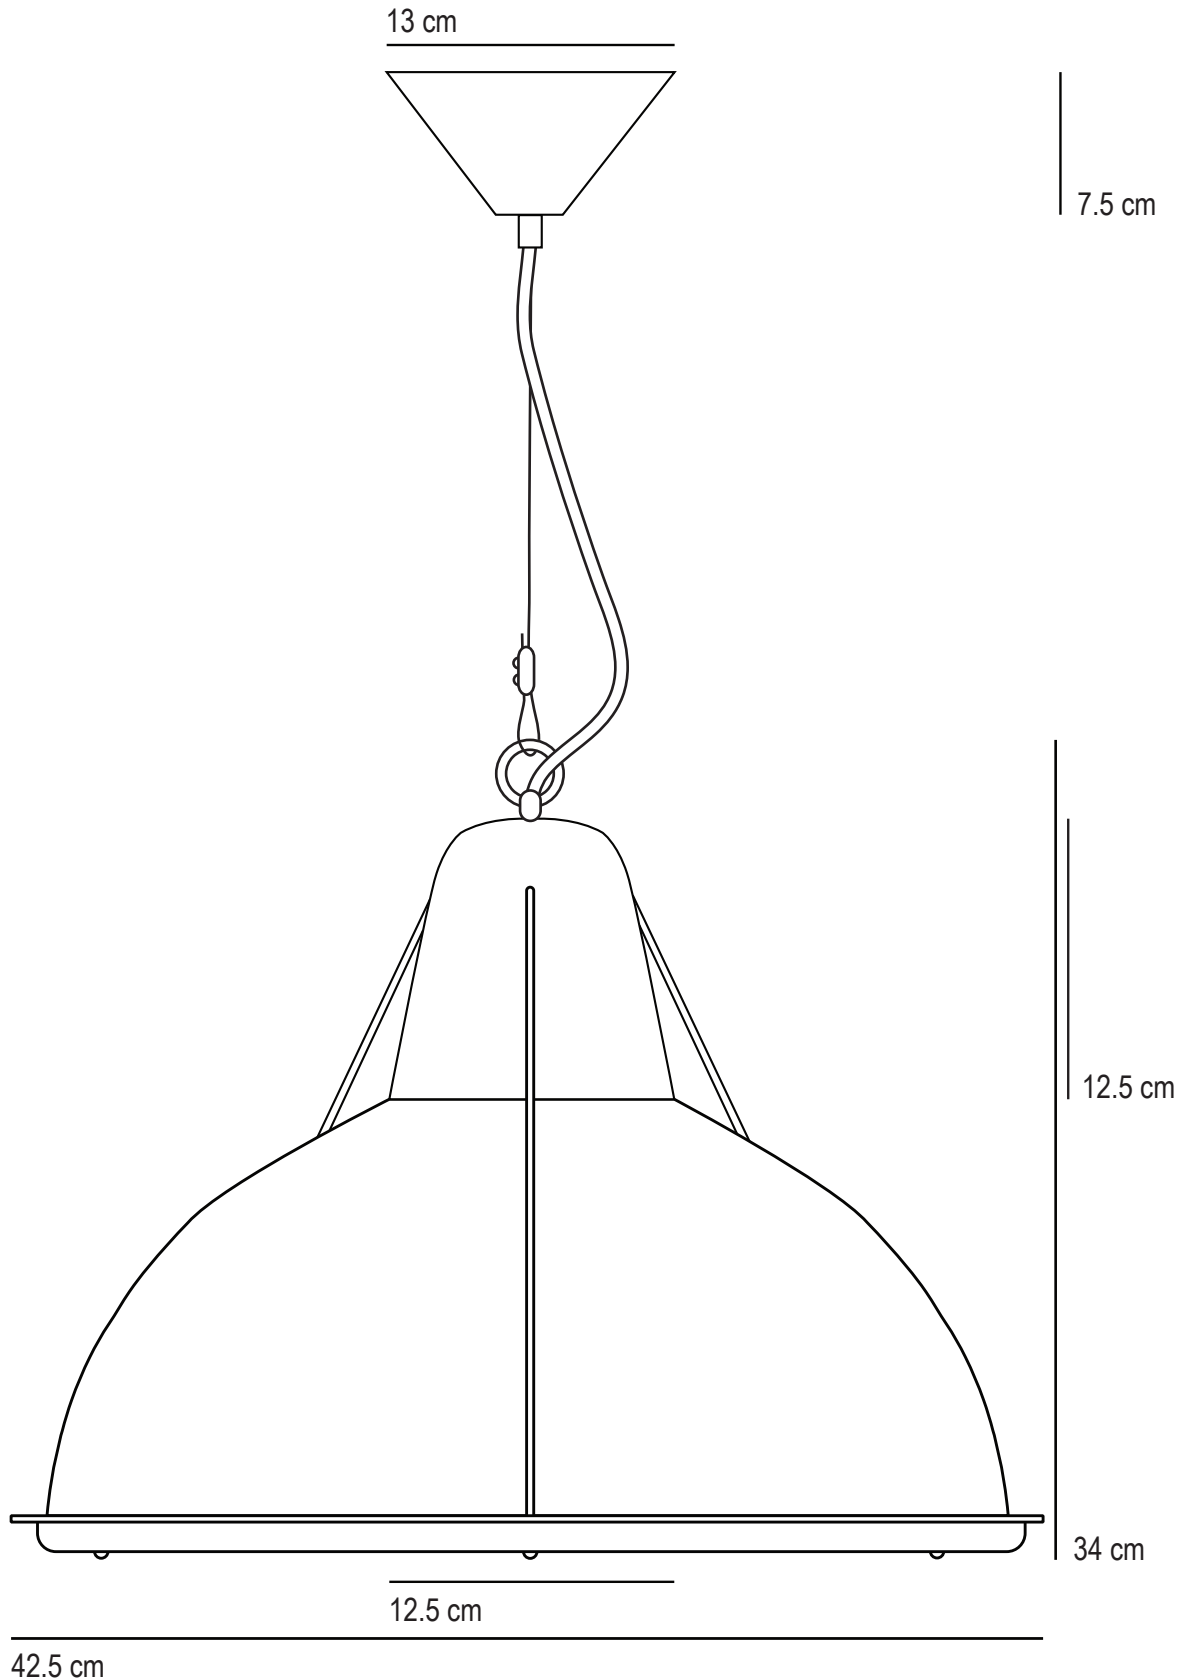

Phane Pendant Large

SPECIFICATION	Product Code	Bulb Cap	Max Wattage	Bulb Type
Phane Pendant	FP 468	E 27	100	GLS
Available Finish	Prismatic Glass.			

This product is available for specific markets. CFL compatible.
Cable length 150cm, bespoke cable lengths are available on request.