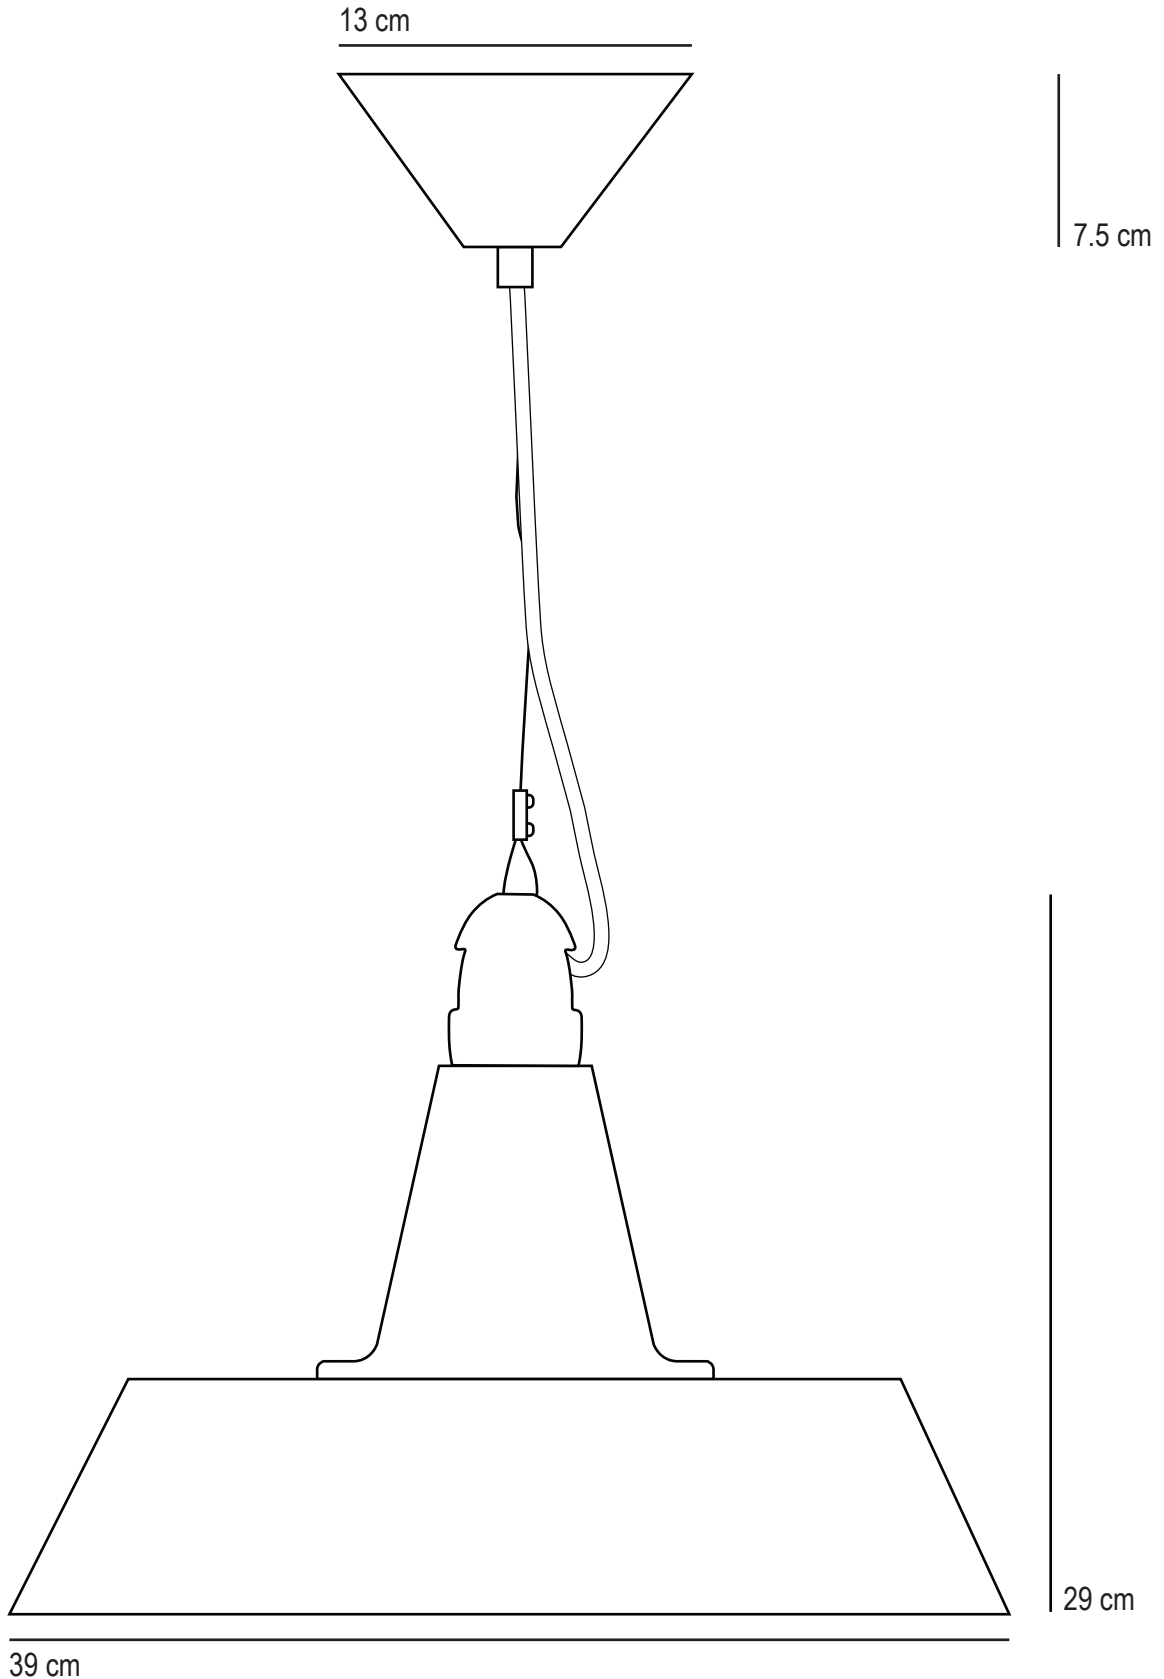

Quay Pendant Large

SPECIFICATION	Product Code	Bulb Cap	Max Wattage	Bulb Type
Quay Pendant Large	FP 036	E 27	100	GLS
Available Finish	Natural aluminium			

This product is available for specific markets. CFL compatible.
Cable length 150cm, bespoke cable lengths are available on request.