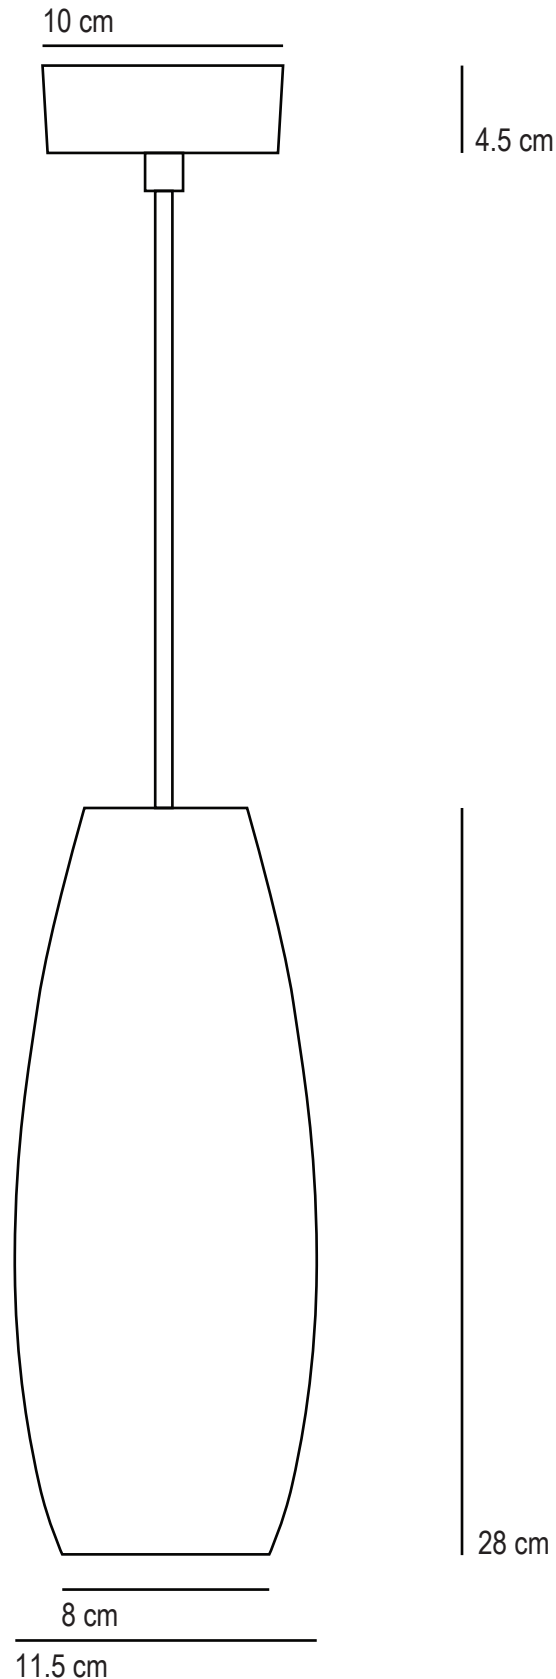

# Sidney Pendant Large

SPECIFICATION	Product Code	Bulb Cap	Max Wattage	Bulb Type
Sidney Pendant Large	FP 461	E 27	60	GLS
Available Finish	Natural bone china.			

This product is available for specific markets. CFL compatible.  
Cable length 150cm, bespoke cable lengths are available on request.