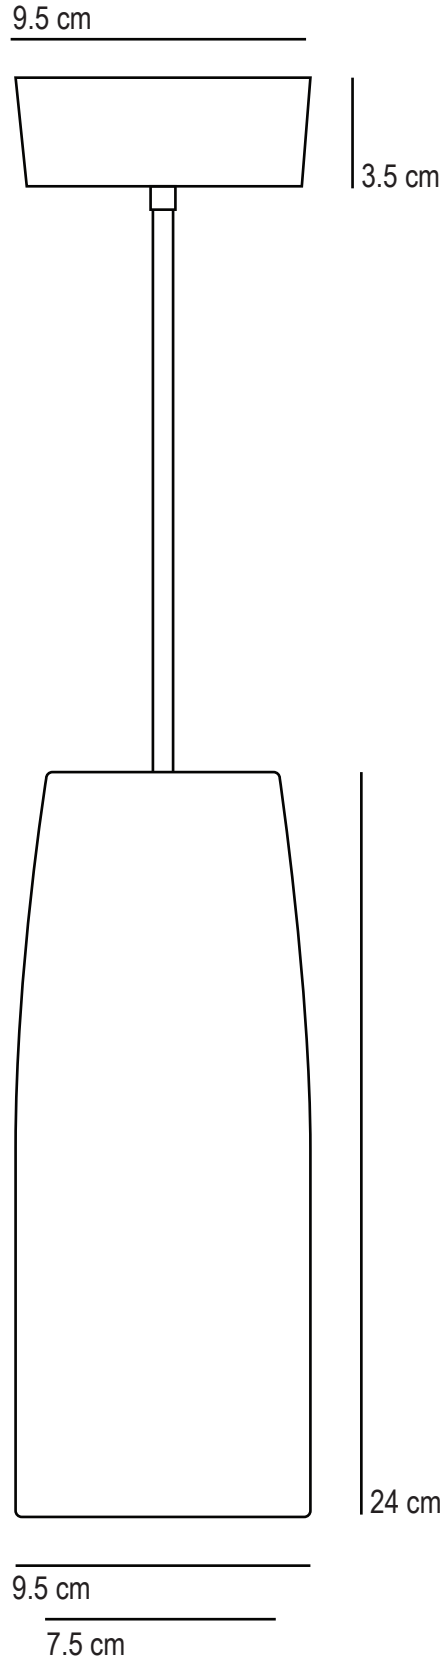

# Small Square Pendant

SPECIFICATION	Product Code	Bulb Cap	Max Wattage	Bulb Type
Small Square Pendant	FP 488	E27	40	GLS
Available Finish	natural bone china			

This product is available for specific markets. CFL compatible.  
Cable length 150cm, bespoke cable lengths are available on request.