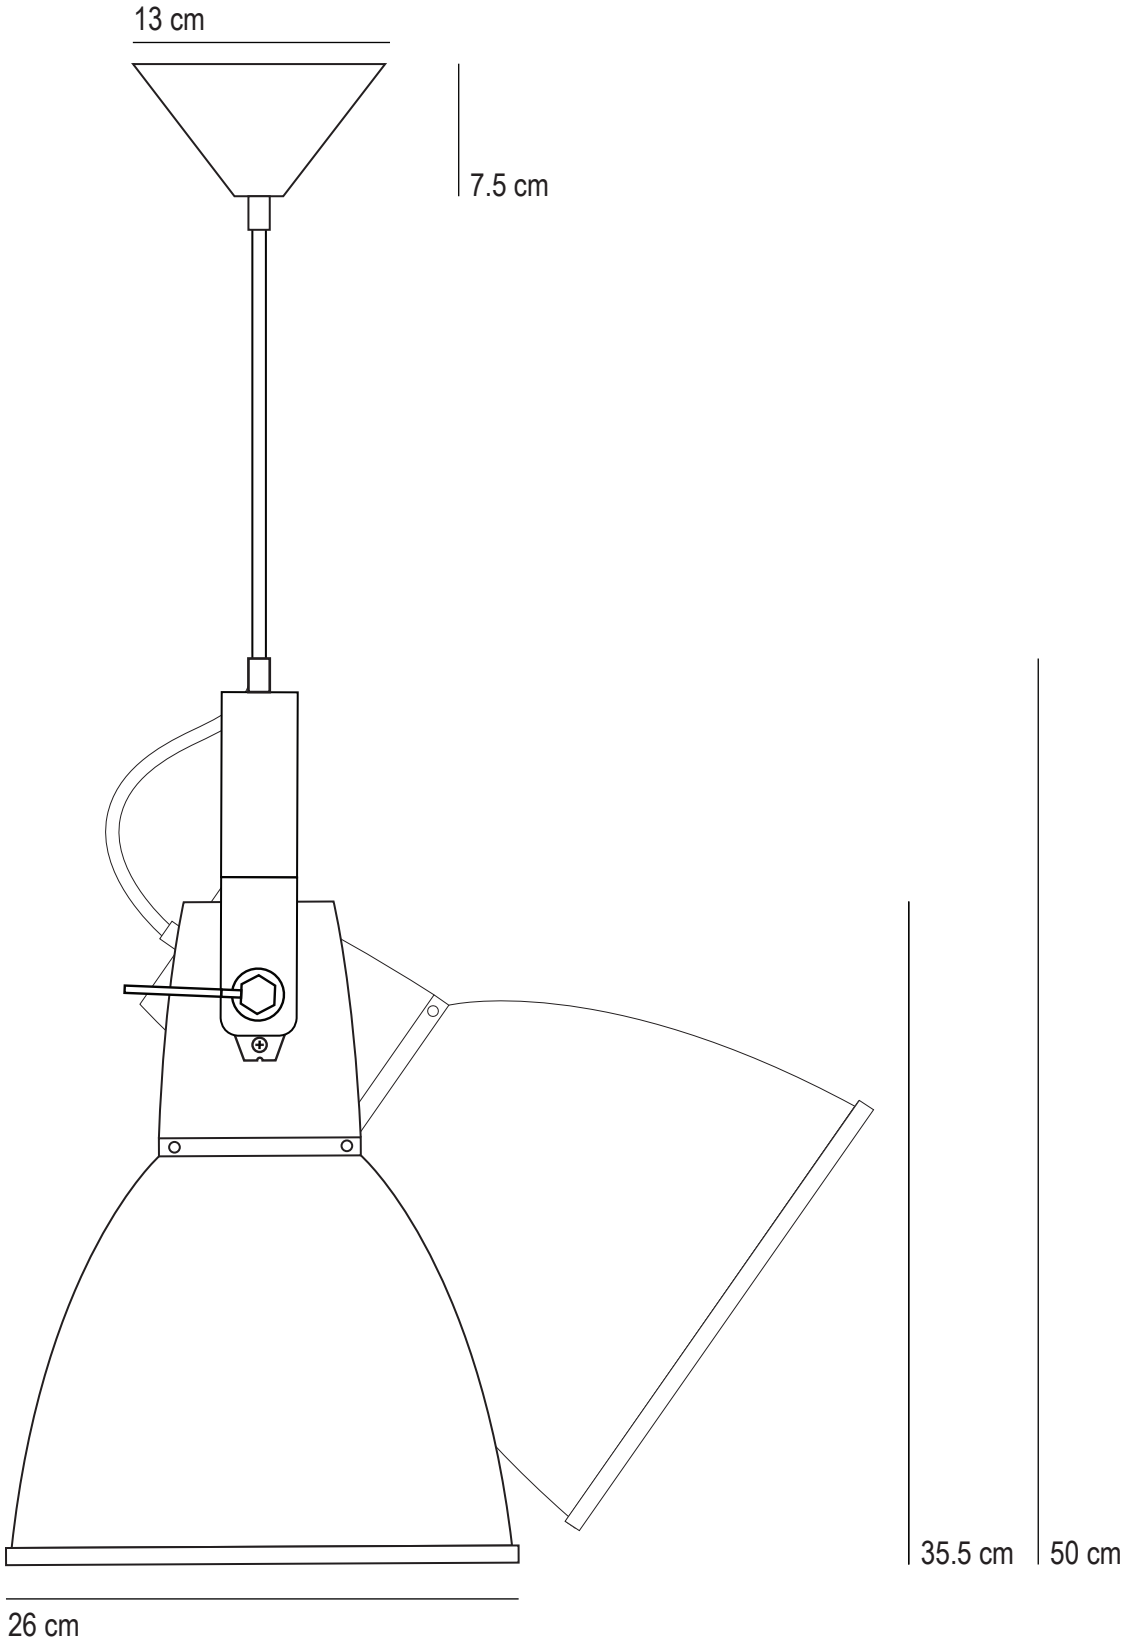

Stirrup 3 Bracket Pendant

SPECIFICATION	Product Code	Bulb Cap	Max Wattage	Bulb Type
Stirrup 3 Bracket Pendant	FP 525	E 27	100	GLS
Available Finish	Polished aluminium, white or black painted aluminium.			

This product is available for specific markets. CFL compatible.
Cable length 150cm, bespoke cable lengths are available on request.