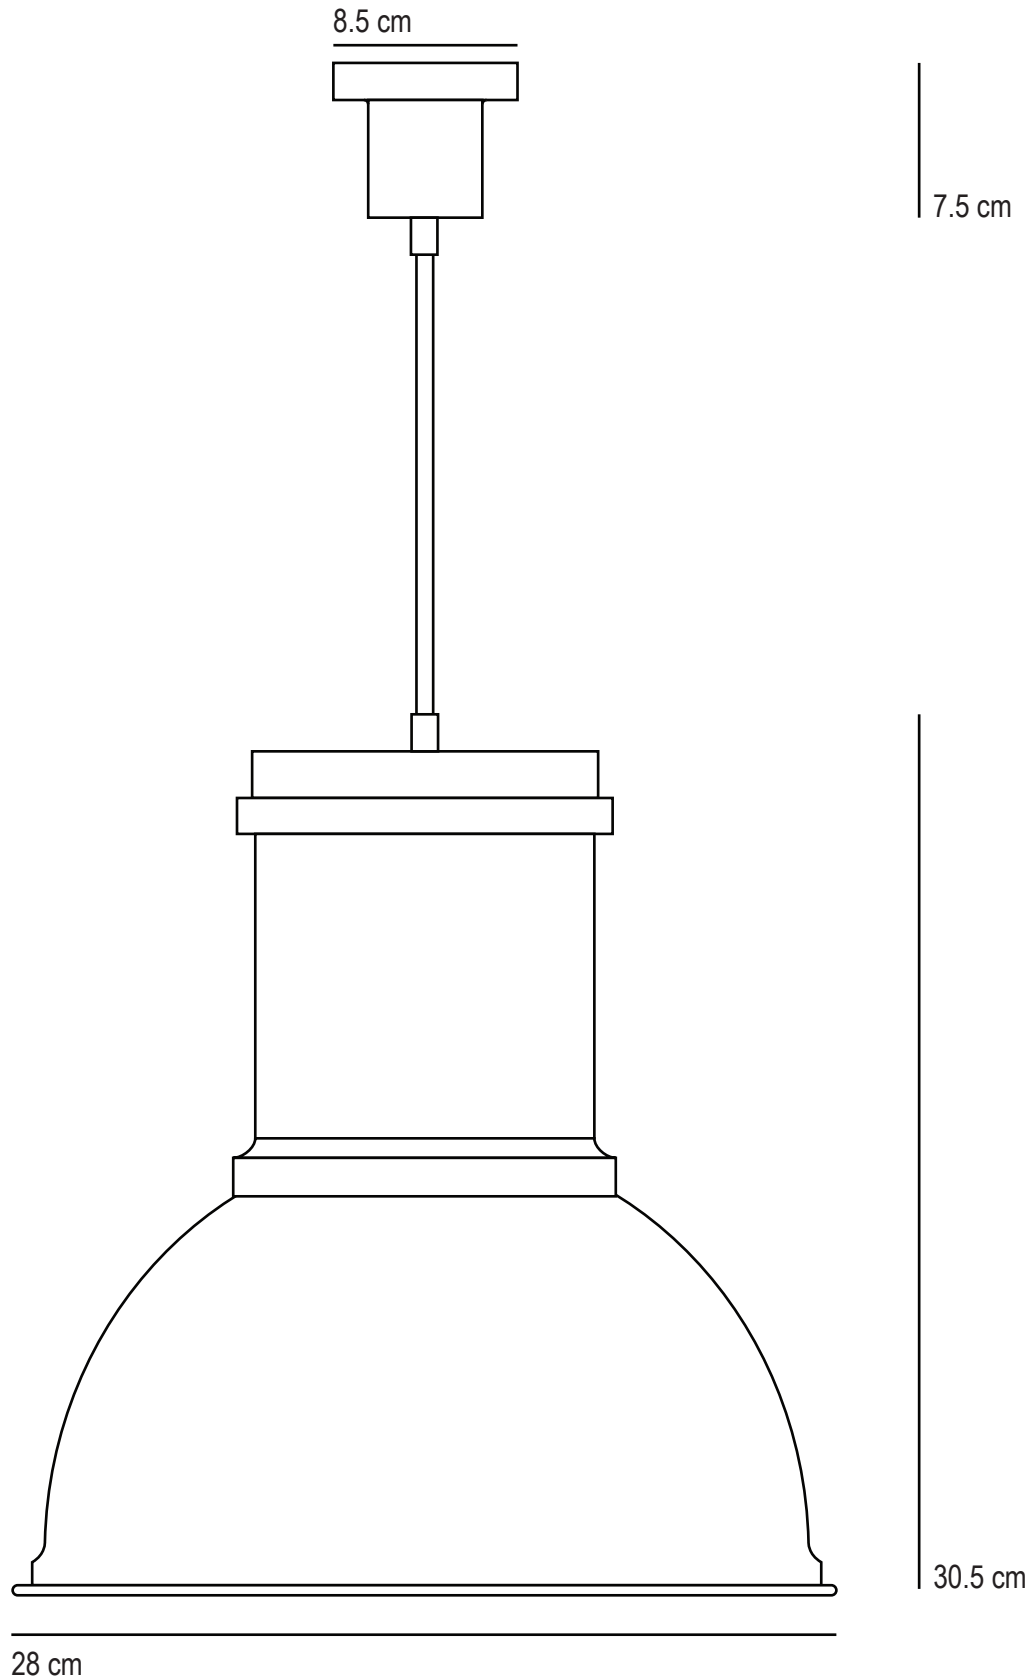

# Time Pendant Size 1

SPECIFICATION	Product Code	Bulb Cap	Max Wattage	Bulb Type
Time Pendant Size 1	FP 357	E 27	100	GLS
Available Finish	Polished Aluminium.			

This product is available for specific markets. CFL compatible.  
Cable length 150cm, bespoke cable lengths are available on request.