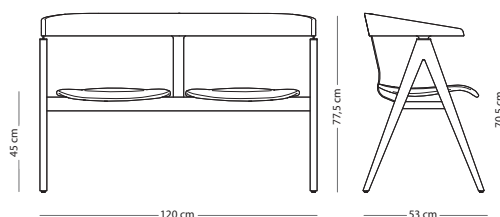

Ava bench

Item no. 1C9 - special edition
Item no. 182

WOOD FINISH

- Solid oak - Hardwax oil: White 1015/Natural 1505
- Coloured oak - Lacquer: Charcoal 7021, Black 9005 or custom RAL (MOQ = 20 pcs)

* Special edition - Oak veneer seat on a coloured frame is always finished with Hardwax oil White 1015

Felten gliders are included
Fully assembled product

Seat height - 45 cm
Armrest height - 70,5 cm

FRAME MATERIAL

SEAT MATERIAL

	Solid oak	Coloured oak
Oak veneer (1015/1505)	€ 890,00	*€ 990,00
M. Line Flax (all colours)	€ 990,00	€ 990,00
Dakar leather (all colours)	€ 1.190,00	€ 1.190,00