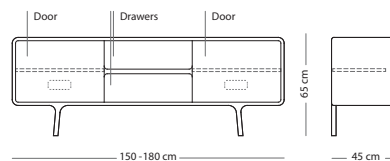

Fawn sideboard

Item no: Varies per version, see table

CORPUS MATERIAL

SIZE

Solid oak

150x45x65
(162)

€ 1.390,00

180x45x65
(019)

€ 1.490,00

WOOD FINISH

Solid oak - Hardwax oil: White 1015/Natural 1505

Fully assembled product