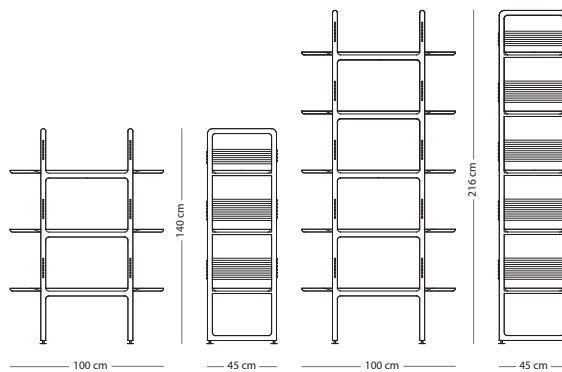

Muse room divider

Item no: Varies per version, see table

FRAME MATERIAL

SIZE

100x45x140
(093)

Solid oak

€ 990,00

WOOD FINISH

Solid oak - Hardwax oil: White 1015/Natural 1505

ROPE

Cotton - Rope

100x45x216
(094)

Solid oak

€ 1.390,00