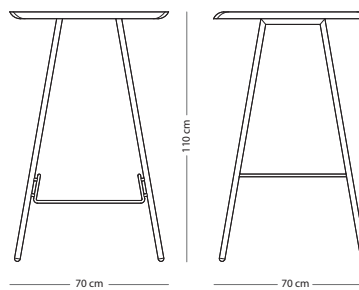

Leina bar table

Item no. 097

WOOD FINISH

Solid oak - Hardwax oil: White 1015/Natural 1505

STEEL FINISH

Powder coated - All available colours

CONSTRUCTION MATERIAL

PLATE MATERIAL

Steel

Solid oak

€ 590,00