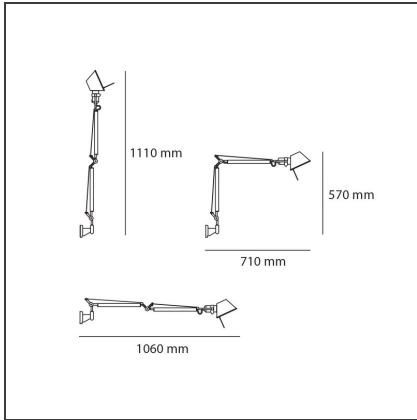

Tolomeo Mini Wall - Aluminium - Body Lamp

IP20     

DESIGN BY

Michele De Lucchi, Giancarlo Fassina

DESCRIPTION

Cantilevered arms in polished aluminium; diffuser in anodised aluminium; joints and wall support in polished aluminium. System of spring balancing. The code refers to the luminaire's body only

TECHNICAL DRAWINGS

FEATURES

Article Code:	A005910	Material:	Aluminium
Colour:	Aluminium	Series:	Design
Installation:	Wall		

DIMENSIONS

Length:	cm 71	Max Extension Length:	cm 106
Height:	cm 57		
Max Extension Height:	cm 111		

LUMINAIRE

Watt:	W	Delivered lumens output (lm):	804lm
Voltage:	220V-240V	CCT:	0K
		Efficiency:	58%
		Efficacy:	8.04lm/W
		CRI:	100

Notes

Possibility to mount LED source on E27 Socket. Complete lamp consists of body lamp + accessories