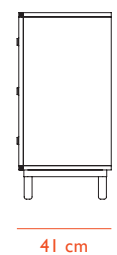

DRESSER WITH 6 DRAWERS