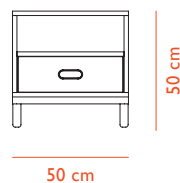

BEDSIDE TABLE