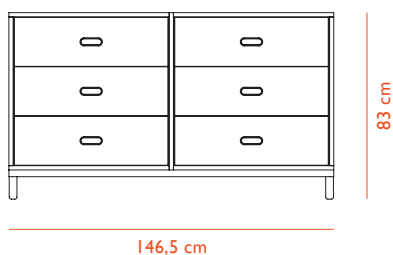

DRESSER WITH 6 DRAWERS