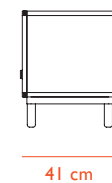

BEDSIDE TABLE