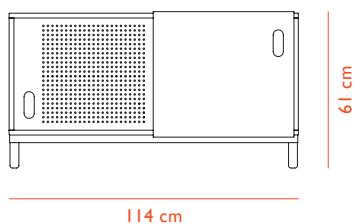

Kabino

SIDEBOARD