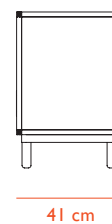

SIDEBOARD WITH DRAWERS