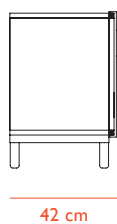

Kabino

SIDEBOARD