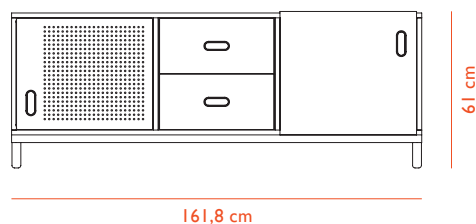

SIDEBOARD WITH DRAWERS