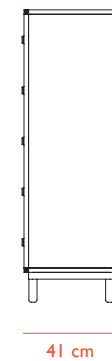

DRESSER WITH 5 DRAWERS