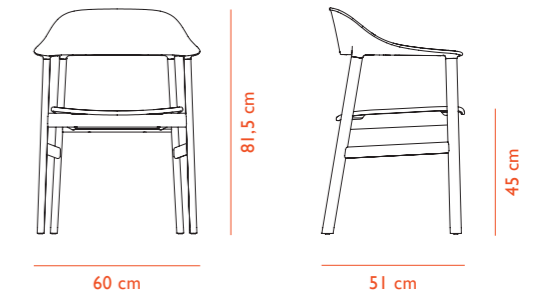

Herit Armchair Upholstery