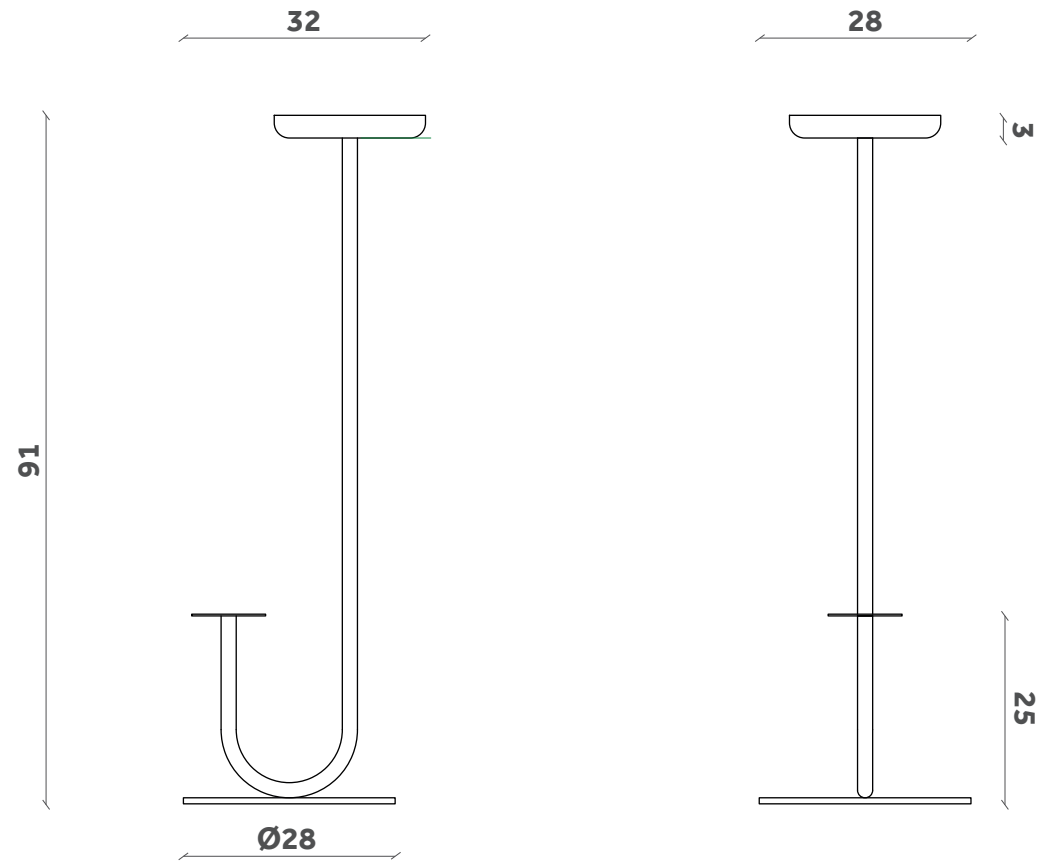

**CIGALES**

Portapiante/Flower pot

Design Paolo Cappello

**PV 01**

**CIGALES**

Portapiante/Flower pot

Design Paolo Cappello

**PV 02**

### Struttura Structure

### Mensole Shelves