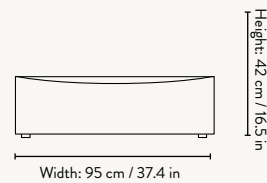

RECOMMENDED RETAIL PRICES

PRICE GROUP I	Small / Large	
Cotton Linen	DKK	5.999 / 6.999
	SEK	8.569 / 9.999
	NOK	8.569 / 9.999
	EUR	815 / 949
	GBP	805 / 939
USD	1.125 / 1.315	

PRICE GROUP III	Small / Large	
Dry Cotton Slub & Pasadena	DKK	7.499 / 8.999
	SEK	10.715 / 12.855
	NOK	10.715 / 12.855
	EUR	1.015 / 1.219
	GBP	1.005 / 1.205
USD	1.409 / 1.689	

PRICE GROUP II	Small / Large	
Hot Madison	DKK	6.999 / 7.999
	SEK	9.999 / 11.425
	NOK	9.999 / 11.425
	EUR	949 / 1.085
	GBP	939 / 1.075
	USD	1.315 / 1.505

PRICE GROUP IV	Small / Large	
Rich Linen & Kuba Cay	DKK	8.499 / 9.999
	SEK	12.139 / 14.285
	NOK	12.139 / 14.285
	EUR	1.155 / 1.355
	GBP	1.139 / 1.339
	USD	1.595 / 1.879

Pouf - Square - Small