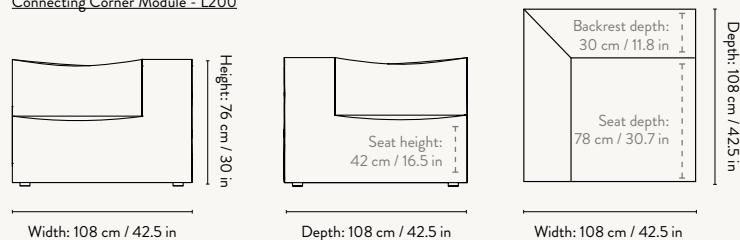

Connecting Corner Module - L200