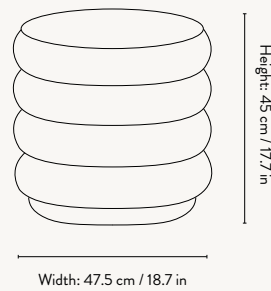

POUF ROUND & OVAL

Design by ferm LIVING

PRODUCT DETAILS

Manufactured in Lithuania
Registered design

DIMENSIONS - ROUND

Height: 45 cm / 17.7 in
Diameter: 47.5 cm / 18.7 in
Weight: 9.2 kg

DIMENSIONS - OVAL

Height: 45 cm / 17.7 in
Width: 87 cm / 34.3 in
Depth: 47.5 cm / 18.7 in
Weight: 16.1 kg

MATERIALS & CONSTRUCTION

Polyurethane foam on wooden inner structure

CARE

Please see page 408 for care and maintenance instructions

PACKSIZE

1

TEST

Foam fire rating:
CAL117-2013 - pass
BS 5852 Crib5 - on request

STOCK VERSIONS

FADED VELVET - FABRIC QUALITIES

CUSTOMISATION OPTIONS

FABRIC QUALITIES

To see the specifications of each fabric and available colour assortment please go to overview on page 238

**POUF ROUND
RECOMMENDED RETAIL PRICES**

PRICE GROUP I

Faded Velvet	DKK	4.999
	SEK	7.139
	NOK	7.139
	EUR	679
	GBP	669
USD	939	

PRICE GROUP II

Hot Madison	DKK	5.999
	SEK	8.569
	NOK	8.569
	EUR	815
	GBP	805
USD	1.125	

PRICE GROUP IV

Tonus 4	DKK	6.999
	SEK	9.999
	NOK	9.999
	EUR	949
	GBP	939
USD	1.315	

**POUF OVAL
RECOMMENDED RETAIL PRICES**

PRICE GROUP I

Faded Velvet	DKK	5.999
	SEK	8.569
	NOK	8.569
	EUR	815
	GBP	805
USD	1.125	

PRICE GROUP II

Hot Madison	DKK	6.999
	SEK	9.999
	NOK	9.999
	EUR	949
	GBP	939
USD	1.315	

PRICE GROUP IV

Tonus 4	DKK	7.999
	SEK	11.425
	NOK	11.425
	EUR	1.085
	GBP	1.075
USD	1.505	

POUF ROUND

POUF OVAL