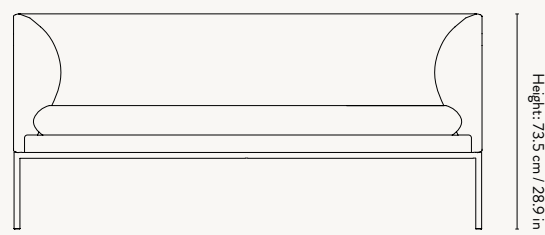

Width: 160 cm / 63 in

Height: 73.5 cm / 28.9 in