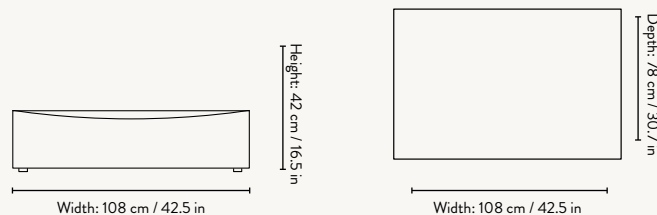

Pouf - Rectangular - Large