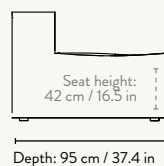

Open End Module - Small