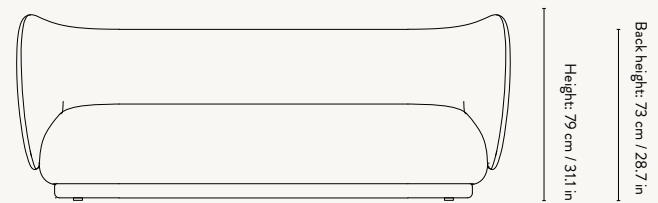

PRICE GROUP VI

Vidar 3	DKK	34.999
	SEK	49.999
	NOK	49.999
	EUR	4.749
	GBP	4.695
	USD	6.575