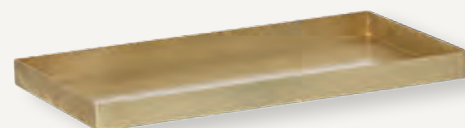

2X2 ORGANISER

Size:	H: 12.7 x W: 22.8 x D: 28.3 cm H: 5 x W: 9 x D: 11.1 in	Recommended retail price	
Material:	Powder coated iron	DKK	599
Care:	Wipe with a damp cloth	SEK	855
Info:	Stackable trays	NOK	855
Design:	Jamie Wolfond	EUR	79
Net. weight:	2.8 kg	GBP	75
Packsize:	2	USD	115

BRASS OFFICE TRAY

Size:	H: 2 x W: 30 x D: 15 cm H: 0.8 x W: 11.8 x D: 5.9 in	Recommended retail price	
Material:	Solid brass with matte lacquer	DKK	399
Care:	Wipe with a damp cloth. Do not use an abrasive surface or chemicals for cleaning	SEK	569
Net. weight:	0.5 kg	NOK	569
Packsize:	2	EUR	55
		GBP	49
		USD	75