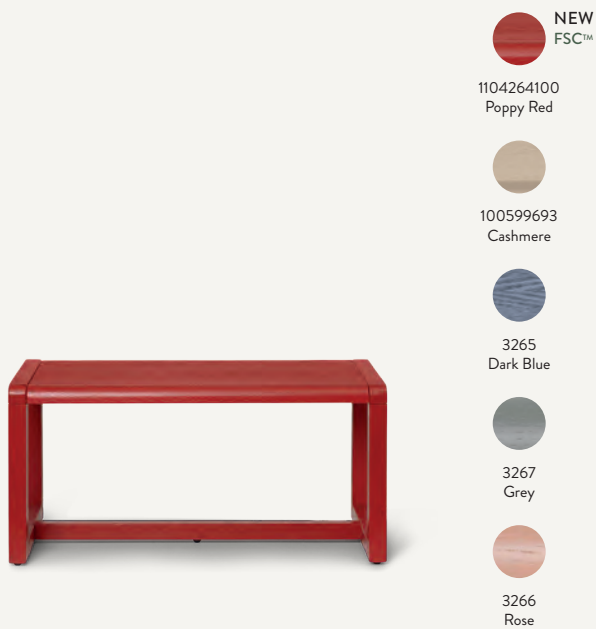

LITTLE ARCHITECT BENCH

Size:	H: 30 x W: 62 x D: 30 cm H: 11.8 x W: 24.4 x D: 11.8 in	Recommended retail price	
Material:	Solid ash wood and ash veneer with MDF core. Poppy Red items are FSC™-certified, all other colours will be FSC™-certified by the end of 2021	DKK	1.199
		SEK	1.715
		NOK	1.715
Care:	Wipe with a damp cloth	EUR	159
Info:	Delivered flatpacked and unassembled. CE-tested. Registered design	GBP	155
		USD	225
Design:	Collaboration with Says Who		
Net. weight:	3.5 kg		
Packsizes:	1