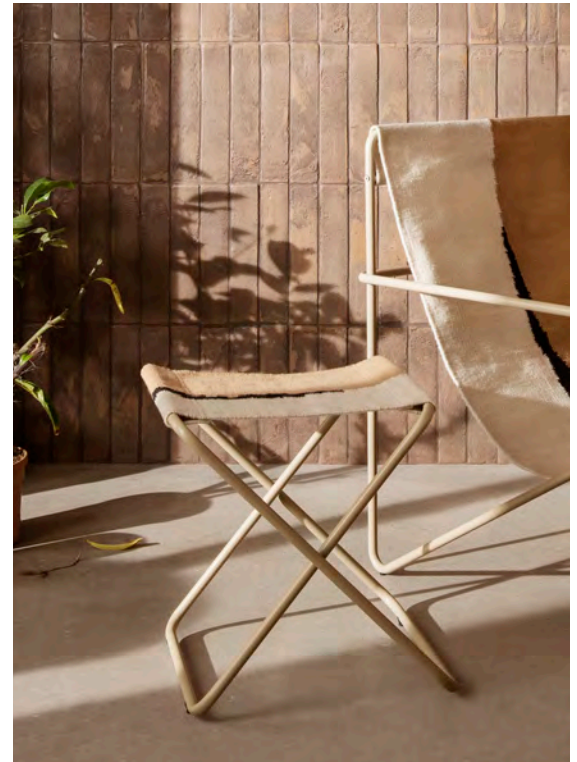

DESERT DINING CHAIR · FLOD CAFÉ TABLE · FLOW SERIES

Desert Dining Chair

A modern take on a beloved indoor-outdoor classic, the folding chair, the Desert Dining Chair is an elegant, practical seating solution with a simple, modernist profile. Suitable for both indoor and outdoor use, the frame is crafted from tubular, powder coated steel, while the seat is made entirely from recycled post-consumer plastic that has been spun into PET yarn, making the chair especially durable and suitable for outdoor use. The fold-up function ensures that the Desert Dining Chair can easily and efficiently be stored away when not in use.

Desert Stool

A modern take on a beloved outdoor classic, the Desert Stool is an elegant, portable seating solution with a simple, graceful profile. Suitable for both indoor and outdoor use, the frame is crafted from tubular, powder coated steel, while the seat is made entirely from recycled post-consumer plastic that has been spun into PET yarn, making the stool especially durable for outdoor use. The fold-up function ensures that the Desert Stool is easy to transport and can efficiently be stored away when not in use.