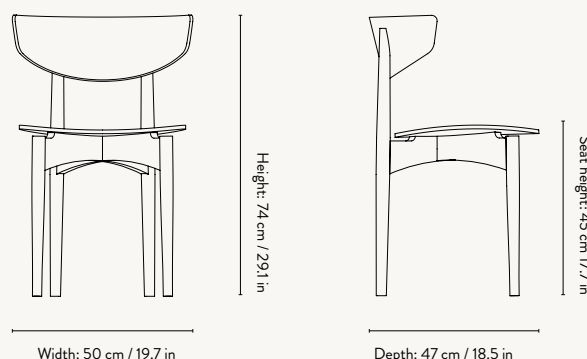

*Felt Gliders must be ordered separately against price supplement

HERMAN DINING CHAIR - STEEL FRAME

Design by Herman Studio

PRODUCT DETAILS

Manufactured in Latvia
Registered design

DIMENSIONS

Height: 74 cm / 29.1 in
Width: 50 cm / 19.7 in
Depth: 47 cm / 18.5 in
Seat height: 45 cm / 17.7 in
Weight: 4.8 kg (oak/ash veneer)
5 kg (with upholstery)