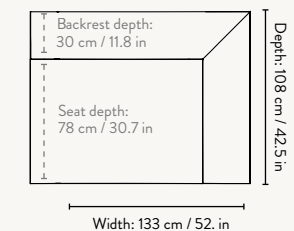

Armrest End Module - Large

RECOMMENDED RETAIL PRICES

PRICE GROUP I		Small / Large	
Cotton Linen	DKK	11.999	/ 12.999
	SEK	17.139	/ 18.569
	NOK	17.139	/ 18.569
	EUR	1.629	/ 1.765
	GBP	1.609	/ 1.745
	USD	2.255	/ 2.445

PRICE GROUP II		Small / Large	
Hot Madison	DKK	12.999	/ 13.999
	SEK	18.569	/ 19.999
	NOK	18.569	/ 19.999
	EUR	1.765	/ 1.899
	GBP	1.745	/ 1.879
	USD	2.445	/ 2.629

PRICE GROUP III		Small / Large	
Dry Cotton Slub & Pasadena	DKK	14.999	/ 15.999
	SEK	21.425	/ 22.855
	NOK	21.425	/ 22.855
	EUR	2.035	/ 2.169
	GBP	2.009	/ 2.145
	USD	2.819	/ 3.005

PRICE GROUP IV		Small / Large	
Rich Linen & Kuba Cay	DKK	16.999	/ 17.999
	SEK	24.285	/ 25.715
	NOK	24.285	/ 25.715
	EUR	2.305	/ 2.439
	GBP	2.279	/ 2.415
	USD	3.195	/ 3.379