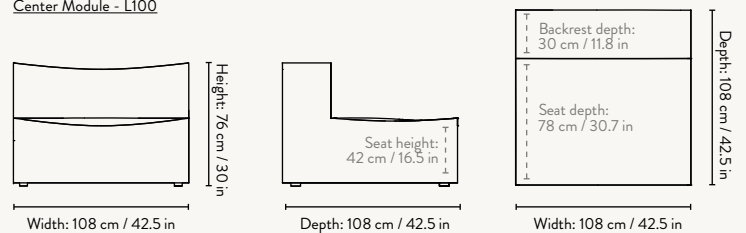

Center Module - L100