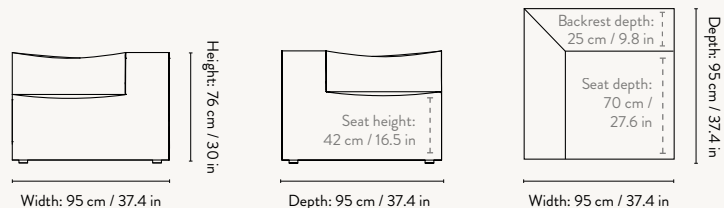

Connecting Corner Module - S200