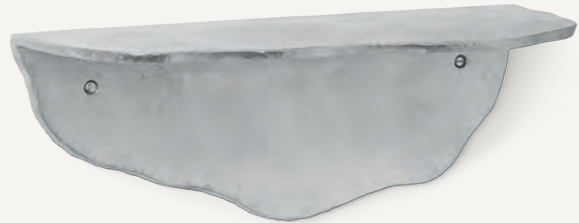

Recommended retail price	
DKK	199
SEK	285
NOK	285
EUR	25
GBP	25
USD	35

NEW

1104263729
Aluminium

1104263730
Blackened
Aluminium

FRACTURE SHELF

Size: H: 15 x W: 40.7 x D: 18 cm
H: 5.9 x W: 16 x D: 7.1 in
Material: 100% recycled casted aluminium
Care: Wipe with a damp cloth
Info: The shelf can turn both ways.
Screws and rawplugs included
Net. weight: 2 kg
Packsizes: 2