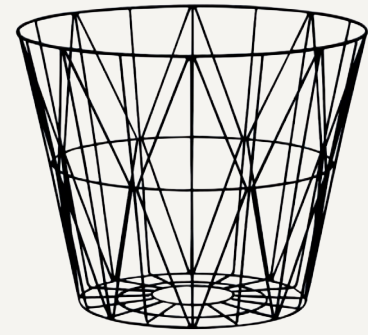

WIRE BASKET - LARGE

Size:	Ø: 60 x H: 45 cm Ø: 23.6 x H: 17.7 in	Recommended retail price	
Material:	Powder coated iron		
Care:	Wipe with a damp cloth	DKK	599
Net. weight:	3.5 kg	SEK	855
Packsizes:	2	NOK	855
		EUR	79
		GBP	75
		USD	115

Fits Plant
Box Round
& Wire Basket
Small

3225
Black Oak

3185
Oiled Oak