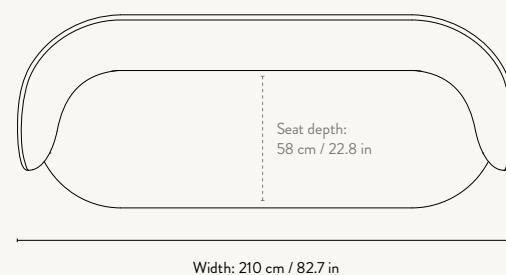

PRICE GROUP VI

Vidar 3	DKK	34.999
	SEK	49.999
	NOK	49.999
	EUR	4.749
	GBP	4.695
	USD	6.575