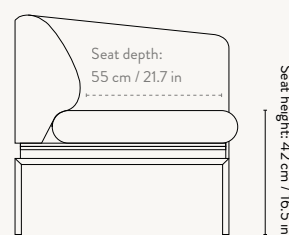

Depth: 75.5 cm / 29.7 in