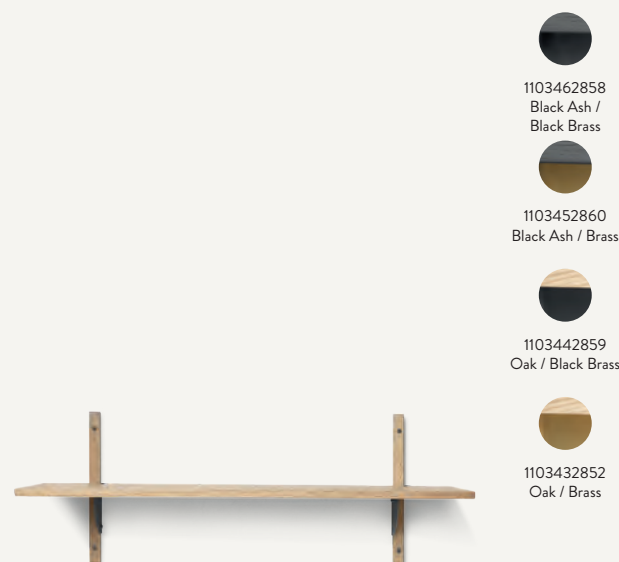

1103462858
Black Ash /
Black Brass

1103452860
Black Ash / Brass

1103442859
Oak / Black Brass

1103432852
Oak / Brass

SECTOR SINGLE - NARROW

Size: H: 34 x W: 54 x D: 22.1 cm
H: 13.4 x W: 21.3 x D: 8.7 in

Material: Stained solid ash and plywood with stained ash veneer. Natural solid oak and plywood with natural oak veneer. Brackets in Brass or Black Brass.

Care: Wipe with a damp cloth. Do not leave the surface wet. Brackets: This is a delicate surface. Please handle with care. Brass: Polish when needed. Solid brass is a natural material and will patinate over time.

Info: The shelf can hold up to 20 kg, provided it has been properly mounted onto an appropriate wall. The included rawlplugs can only be used for brick or concrete walls. Registered design

Net. weight: 1.5 kg
Packsizes: 1

Recommended retail price

DKK	899
SEK	1.285
NOK	1.285
EUR	119
GBP	115
USD	169

SECTOR SINGLE - WIDE

Size: H: 34 x W: 87 x D: 26.1 cm
H: 13.4 x W: 34.3 x D: 10.3 in

Material: Stained solid ash and plywood with stained ash veneer. Natural solid oak and plywood with natural oak veneer. Brackets in Brass or Black Brass.

Care: Wipe with a damp cloth. Do not leave the surface wet. Brackets: This is a delicate surface. Please handle with care. Brass: Polish when needed. Solid brass is a natural material and will patinate over time.

Info: The shelf can hold up to 20 kg, provided it has been properly mounted onto an appropriate wall. The included rawlplugs can only be used for brick or concrete walls. Registered design

Net. weight: 2.8 kg
Packsizes: 1

Recommended retail price

DKK	999
SEK	1.425
NOK	1.425
EUR	135
GBP	129
USD	189