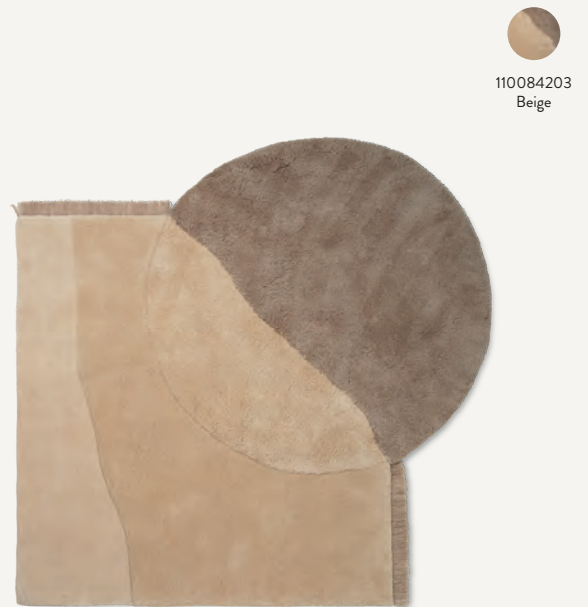

VIEW TUFTED RUG

Size:	H: 180 x W: 140 x D: 3 cm H: 70.9 x W: 55.1 x D: 1.2 in	Recommended retail price	
Material:	Front: 100% tufted New Zealand wool. Backside: 100% cotton	DKK	3.799
Care:	Vacuum only. In the beginning, the rug must be vacuumed frequently to remove natural rug shedding. Rotate the rug regularly. Do not rub wet stains but absorb with paper towels and clean with a damp cloth. Professional carpet cleaning if needed	SEK	5.425
Info:	Hand-tufted. Different pile height to accentuate the artwork	NOK	5.425
Net. weight:	14.3 kg	EUR	515
Packsizes:	1	GBP	509
		USD	715

VIEW TUFTED RUG

Size:	H: 180 x W: 140 x D: 3 cm H: 70.9 x W: 55.1 x D: 1.2 in	Recommended retail price	
Material:	Front: 100% tufted New Zealand wool. Backside: 100% cotton	DKK	3.799
Care:	Vacuum only. In the beginning, the rug must be vacuumed frequently to remove natural rug shedding. Rotate the rug regularly. Do not rub wet stains but absorb with paper towels and clean with a damp cloth. Professional carpet cleaning if needed	SEK	5.425
Info:	Hand-tufted. Different pile height to accentuate the artwork	NOK	5.425
Net. weight:	14.3 kg	EUR	515
Packsizes:	1	GBP	509
		USD	715