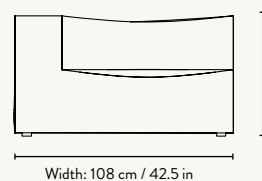

Armrest End Module - Large

RECOMMENDED RETAIL PRICES

PRICE GROUP I		Small / Large	
Cotton Linen	DKK	11.999	/ 12.999
	SEK	17.139	/ 18.569
	NOK	17.139	/ 18.569
	EUR	1.629	/ 1.765
	GBP	1.609	/ 1.745
	USD	2.255	/ 2.445

PRICE GROUP II		Small / Large	
Hot Madison	DKK	12.999	/ 13.999
	SEK	18.569	/ 19.999
	NOK	18.569	/ 19.999
	EUR	1.765	/ 1.899
	GBP	1.745	/ 1.879
	USD	2.445	/ 2.629

PRICE GROUP III		Small / Large	
Dry Cotton Slub & Pasadena	DKK	14.999	/ 15.999
	SEK	21.425	/ 22.855
	NOK	21.425	/ 22.855
	EUR	2.035	/ 2.169
	GBP	2.009	/ 2.145
	USD	2.819	/ 3.005

PRICE GROUP IV		Small / Large	
Rich Linen & Kuba Cay	DKK	16.999	/ 17.999
	SEK	24.285	/ 25.715
	NOK	24.285	/ 25.715
	EUR	2.305	/ 2.439
	GBP	2.279	/ 2.415
	USD	3.195	/ 3.379