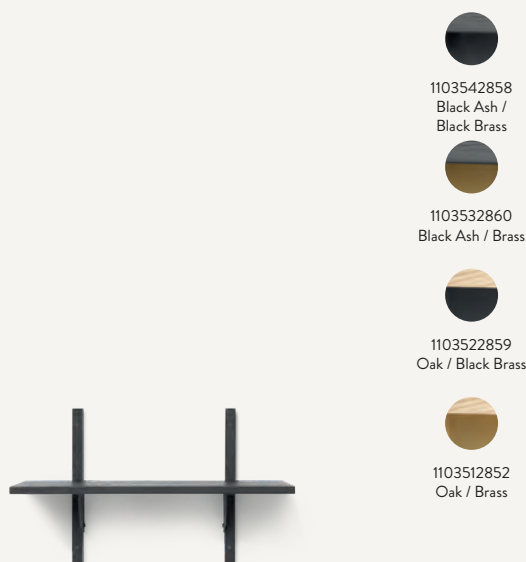

1103542858
Black Ash /
Black Brass

1103532860
Black Ash / Brass

1103522859
Oak / Black Brass

1103512852
Oak / Brass