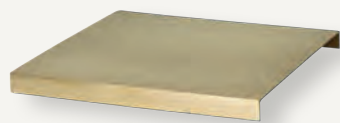

Fits
Plant Box
& Plant Box
Two-Tier

100157101
Black

100157208
Oiled Oak

1104262979
Smoked Oak

Fits Plant
Box Large

110220101
Black

110221208
Oiled Oak

110222316
Smoked Oak

TRAY FOR PLANT BOX - OAK

Size:	H: 1.2 x W: 26 x D: 26 cm H: 0.5 x W: 10.2 x D: 10.2 in	Recommended retail price	
Material:	Black oak veneer with PU coating	DKK	299
	Oiled oak veneer with PU coating	SEK	425
	Oiled smoked oak veneer with PU coating	NOK	425
Care:	Wipe with a damp cloth. Do not leave the surface wet	EUR	39
		GBP	39
		USD	55
Info:	Fits Plant Box and Plant Box Two-Tier		
Net. weight:	0.6 kg		
Packsizes:	2		

TRAY FOR PLANT BOX LARGE - OAK

Size:	H: 1.3 x W: 57.5 x D: 35 cm H: 0.5 x W: 22.6 x D: 13.8 in	Recommended retail price	
Material:	Black oak veneer with PU coating	DKK	599
	Oiled oak veneer with PU coating	SEK	855
	Smoked oak veneer with PU coating	NOK	855
Care:	Wipe with a damp cloth. Do not leave the surface wet	EUR	79
		GBP	75
		USD	115
Net. weight:	1.9 kg		
Packsizes:	2		

Fits
Plant Box
& Plant Box
Two-Tier

5747
Brass

Fits Plant
Box Large

1104263139
Black

1104263140
Oiled Oak

1104263141
Smoked Oak

TRAY FOR PLANT BOX

Size:	H: 2.5 x W: 26 x D: 26 cm H: 1 x W: 10.2 x D: 10.2 in	Recommended retail price	
Material:	Solid brass with matte polish	DKK	499
		SEK	715
		NOK	715
Care:	Wipe with a dry cloth. Polish when needed. This product has a delicate surface. Please handle with care. Do not use chemicals for cleaning	EUR	65
		GBP	65
		USD	95
Info:	Solid brass is a natural material and will patinate over time		
Net. weight:	0.7 kg		
Packsizes:	2		

TOP FOR PLANT BOX LARGE - OAK