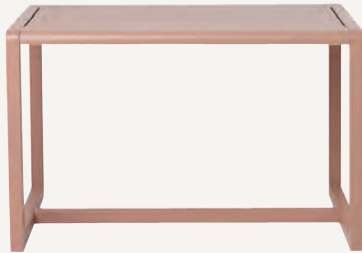

1104264104
Poppy Red

100597693
Cashmere

3260
Dark Blue

3262
Grey

3261
Rose

LITTLE ARCHITECT TABLE

Size: H: 48 x W: 76 x D: 55 cm
H: 18.9 x W: 29.9 x D: 21.7 in
Material: Solid ash wood and ash veneer with MDF core. Poppy Red items are FSC™-certified, all other colours will be FSC™-certified by the end of 2021
Care: Wipe with a damp cloth
Info: Delivered flatpacked and unassembled. CE-tested. Registered design
Design: Collaboration with Says Who
Net. weight: 6.1 kg
Packsizes: 1