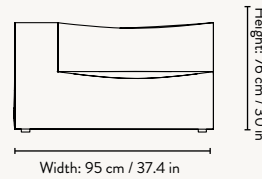

Armrest End Module - Small