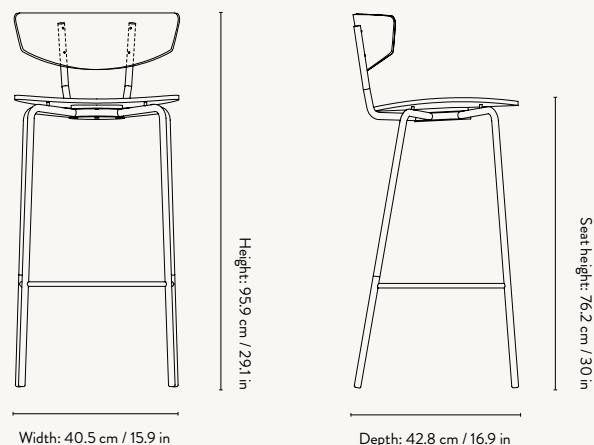

Foam fire rating:

CAL117-2013 - pass
BS 5852 Crib5 - pass

STOCK VERSION

CUSTOMISATION OPTIONS

BACKREST & SEAT ASH VENEER COLOUR

FRAME COLOUR

LEATHER QUALITIES (SEAT ONLY)

FABRIC QUALITIES (SEAT ONLY)

RECOMMENDED RETAIL PRICES

ASH VENEER		Black
	DKK	2.999
	SEK	4.285
	NOK	4.285
	EUR	405
	GBP	399
	USD	565

PRICE GROUP IV		Black
Tonus 4, Steelcut Trio 3 & Steelcut 2	DKK	3.799
	SEK	5.425
	NOK	5.425
	EUR	515
	GBP	509
	USD	715

PRICE GROUP I		Black
Cotton Linen, Brushed & Faded Velvet	DKK	3.199
	SEK	4.569
	NOK	4.569
	EUR	435
	GBP	429
	USD	599

PRICE GROUP V		Black
Hallingdal 65 & Fiord	DKK	3.899
	SEK	5.569
	NOK	5.569
	EUR	529
	GBP	525
	USD	735

PRICE GROUP II		Black
Hot Madison, Gaja C2C, & Connect	DKK	3.399
	SEK	4.855
	NOK	4.855
	EUR	459
	GBP	455
	USD	639

PRICE GROUP VI		Black
Vidar 3, Nubuck Leather & Aniline Leather	DKK	3.999
	SEK	5.715
	NOK	5.715
	EUR	545
	GBP	535
	USD	749

PRICE GROUP III		Black
Bouclé, Wool, Pasadena & Solid Leather	DKK	3.599
	SEK	5.139
	NOK	5.139
	EUR	489
	GBP	485
	USD	675

To see the specifications of each fabric and available colour assortment please go to overview on page 238

*Felt Gliders must be ordered separately against price supplement