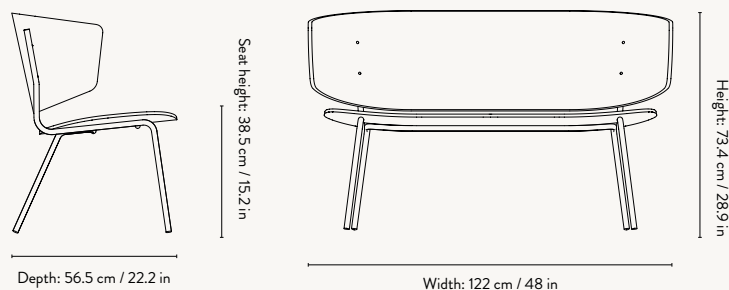

HERMAN 2-SEATER

Design by Herman Studio

PRODUCT DETAILS

Manufactured in Latvia.
Registered design

DIMENSIONS

Height: 73.4 cm / 28.9 in
Width: 122 cm / 48 in
Depth: 56.5 cm / 22.2 in
Seat height: 38.5 cm / 15.2 in
Weight: 11.3 kg (ash veneer)
12 kg (with upholstery)

MATERIALS & CONSTRUCTION

Backrest/seat: Painted ash veneer
Upholstered seat: Birch veneer upholstered with fabric or leather
Frame: Black powder coated steel
Glides: Plastic or felt glide
FSC™ - Mix certified

CARE

Please see page 408 for care and maintenance instructions

PACKSIZE

1

TEST

Foam fire rating:
CAL117-2013 - pass
BS 5852 Crib5 - pass

STOCK VERSION

CUSTOMISATION OPTIONS

BACKREST & SEAT ASH VENEER COLOUR

FRAME COLOUR

LEATHER QUALITIES (SEAT ONLY)

FABRIC QUALITIES (SEAT ONLY)

RECOMMENDED RETAIL PRICES

ASH VENEER		Black
	DKK	7.999
	SEK	11.425
	NOK	11.425
	EUR	1.085
	GBP	1.075
	USD	1.505

PRICE GROUP IV		Black
Tonus 4, Steelcut Trio 3 & Steelcut 2	DKK	9.499
	SEK	13.569
	NOK	13.569
	EUR	1.289
	GBP	1.275
	USD	1.785

PRICE GROUP I		Black
Cotton Linen, Brushed & Faded Velvet	DKK	7.999
	SEK	11.425
	NOK	11.425
	EUR	1.085
	GBP	1.075
	USD	1.505

PRICE GROUP V		Black
Hallingdal 65 & Fiord	DKK	9.999
	SEK	14.285
	NOK	14.285
	EUR	1.355
	GBP	1.339
	USD	1.879

PRICE GROUP II		Black
Hot Madison, Gaja C2C, & Connect	DKK	8.499
	SEK	12.139
	NOK	12.139
	EUR	1.155
	GBP	1.139
	USD	1.595

PRICE GROUP VI		Black
Vidar 3, Nubuck Leather & Aniline Leather	DKK	10.499
	SEK	14.999
	NOK	14.999
	EUR	1.425
	GBP	1.409
	USD	1.975

PRICE GROUP III		Black
Bouclé, Wool, Pasadena & Solid Leather	DKK	8.999
	SEK	12.855
	NOK	12.855
	EUR	1.219
	GBP	1.205
	USD	1.689

To see the specifications of each fabric and available colour assortment please go to overview on page 238

*Felt Gliders must be ordered separately against price supplement