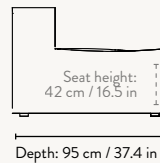

Armrest End Module - Small