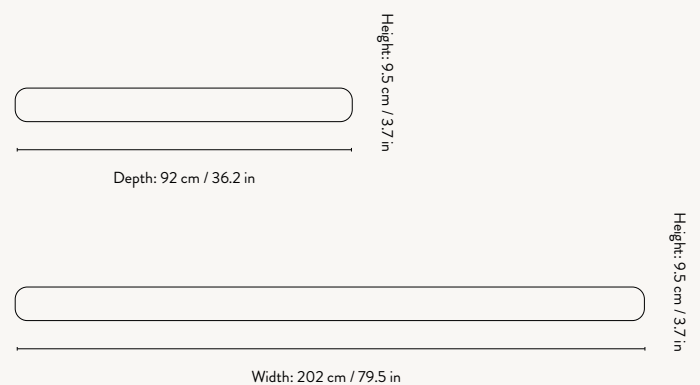

PRICE GROUP III

Pasadena	DKK	4.199
	SEK	5.999
	NOK	5.999
	EUR	569
	GBP	565
	USD	789