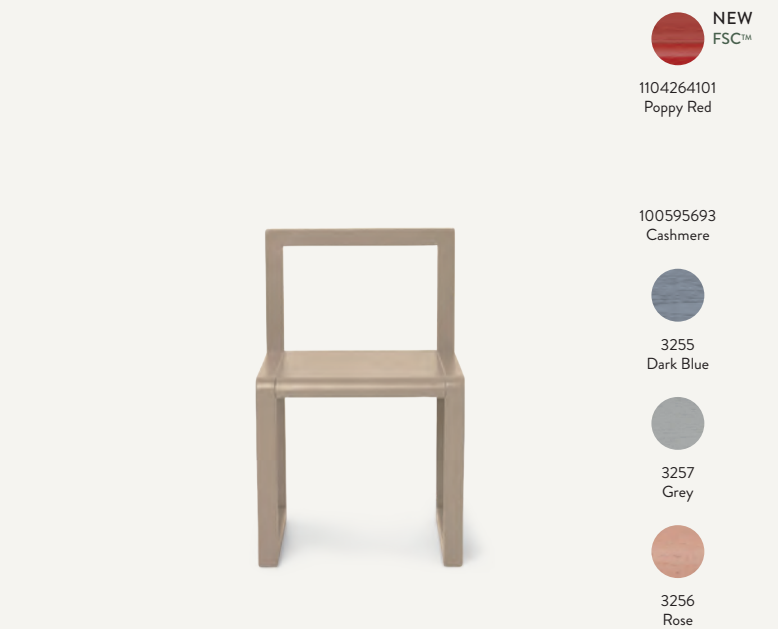

LITTLE ARCHITECT CHAIR

Size:	H: 51 x W: 32 x D: 30 cm H: 20.1 x W: 12.6 x D: 11.8 in	Recommended retail price	
Material:	Solid ash wood and ash veneer with MDF core. Poppy Red items are FSC™-certified, all other colours will be FSC™-certified by the end of 2021	DKK	899
		SEK	1.285
		NOK	1.285
Care:	Wipe with a damp cloth	EUR	119
Info:	Delivered assembled. CE-tested. Registered design	GBP	115
		USD	169
Design:	Collaboration with Says Who		
Net. weight:	2.5 kg		
Packsizes:	1