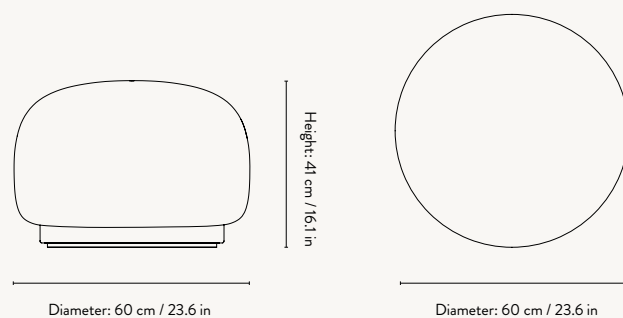

PRICE GROUP VI

<i>Vidar 3</i>	DKK	7.499
	SEK	10.715
	NOK	10.715
	EUR	1.015
	GBP	1.005
	USD	1.409