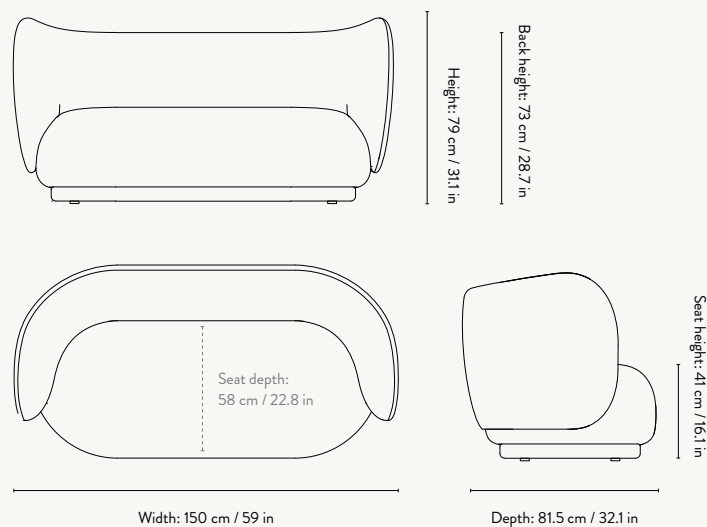

PRICE GROUP VI

Vidar 3	DKK	29.999
	SEK	42.855
	NOK	42.855
	EUR	4.069
	GBP	4.025
USD	5.635