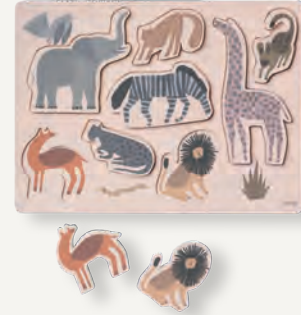

SAFARI PUZZLE

Size:	H: 1.5 x W: 30 x D: 22 cm H: 0.6 x W: 11.8 x D: 8.7 in	Recommended retail price	
Material:	Plywood	DKK	179
Care:	Wipe with a damp cloth	SEK	255
Info:	CE-tested. Suitable for children 18+ months	NOK	255
Net. weight:	0.4 kg	EUR	25
Packsize:	6	GBP	25
		USD	35