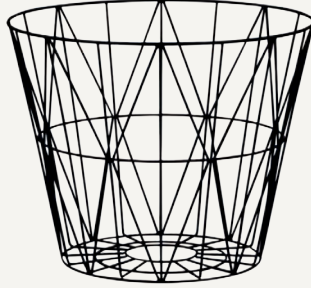

WIRE BASKET - MEDIUM

Size:	Ø: 50 x H: 39 cm Ø: 19.7 x H: 15.4 in	Recommended retail price	
Material:	Powder coated iron		
Care:	Wipe with a damp cloth	DKK	499
Net. weight:	3 kg	SEK	715
Packsizes:	2	NOK	715
		EUR	65
		GBP	65
		USD	95

3066
Black