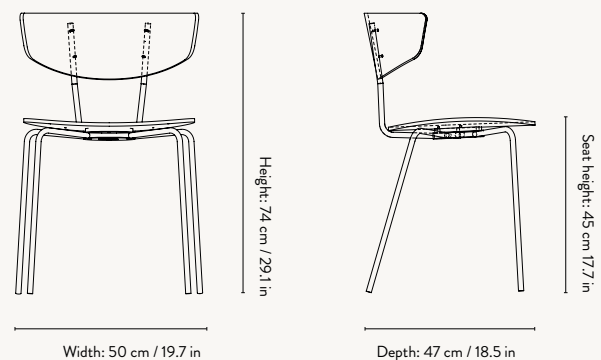

HERMAN STOOL

Design by Herman Studio

PRODUCT DETAILS

Manufactured in Latvia

DIMENSIONS

Height: 45 cm / 16.9 in
 Width: 35.5 cm / 13.9 in
 Depth: 30.5 cm / 12 in
 Seat height: 45 cm / 17.7 in
 Weight: 2.9 kg (oak/ash veneer)
 3 kg (with upholstery)