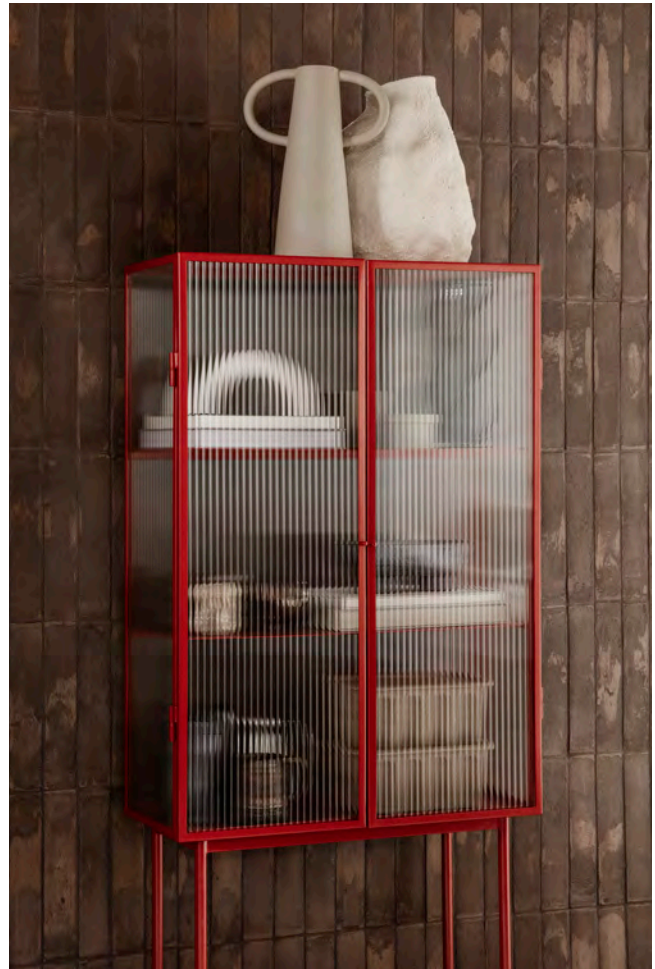

Sector Shelf

Defined by its sturdy simplicity and classic combination of wood and brass – available with natural oak veneer or black stained ash veneer shelves, and polished brass or blackened brass brackets. Available in two sizes, the shelf attaches to a wall with the accompanying solid wood uprights with visible screws.

CATENA SOFA - FABRIC: RICH LINEN NATURAL · FLOD COFFEE TABLE · HOY CANDLE HOLDER · RICO POUF - FABRIC: BOUCLÉ OFF-WHITE
RICO LOUNGE CHAIR - FABRIC: BOUCLÉ OFF-WHITE · SHADE LOOP RUG

Flod Coffee Table

Uniting form and function, the Flod Coffee Table presents a graphic, streamlined frame crafted from galvanized, powder coated steel that is pleasantly contrasted by the warm, natural texture of ceramic tiles. Crafted in Italy using the finest clay from the River Po, the tiles have a rich tactility and have been made using only water, fire and human hands. Perfectly adapted for indoor-outdoor living, these tiles are placed into the frame unsealed, allowing for any rain or moisture to smoothly pass in between the tabletop and through the perforated frame.

CATENA MODULAR SOFA SMALL

Based on the same embracing, low-slung profile as our Catena Large, the Catena Small is, as its name suggests, a scaled-down version of the cosy modular sofa. Slimmer in both width and depth, the Catena Small presents a relaxing sofa that is well adapted to both lazy lounging and lively after-dinner conversations.