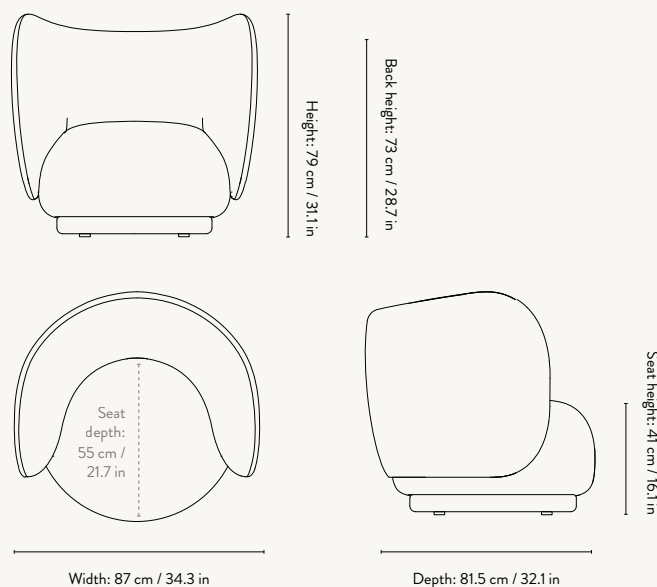

PRICE GROUP VI Regular / Swivel

Vidar 3	DKK	18.999 / 20.499
	SEK	27.139 / 29.285
	NOK	27.139 / 29.285
	EUR	2.575 / 2.779
	GBP	2.549 / 2.749
	USD	3.569 / 3.849