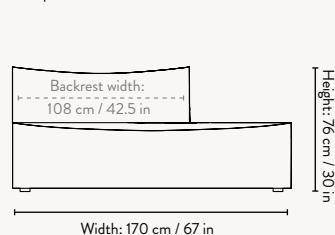

Open End Module - Large

RECOMMENDED RETAIL PRICES

PRICE GROUP I	Small / Large
Cotton Linen	DKK 11.499 / 11.999
	SEK 16.425 / 17.139
	NOK 16.425 / 17.139
	EUR 1.559 / 1.629
	GBP 1.545 / 1.609
	USD 2.159 / 2.255

PRICE GROUP III	Small / Large
Dry Cotton Slub & Pasadena	DKK 14.499 / 14.999
	SEK 20.715 / 21.425
	NOK 20.715 / 21.425
	EUR 1.965 / 2.035
	GBP 1.945 / 2.009
	USD 2.725 / 2.819

PRICE GROUP II	Small / Large
Hot Madison	DKK 12.499 / 12.999
	SEK 17.855 / 18.569
	NOK 17.855 / 18.569
	EUR 1.695 / 1.765
	GBP 1.675 / 1.745
	USD 2.349 / 2.445

PRICE GROUP IV	Small / Large
Rich Linen & Kuba Cay	DKK 16.499 / 16.999
	SEK 23.569 / 24.285
	NOK 23.569 / 24.285
	EUR 2.239 / 2.305
	GBP 2.215 / 2.279
	USD 3.099 / 3.195