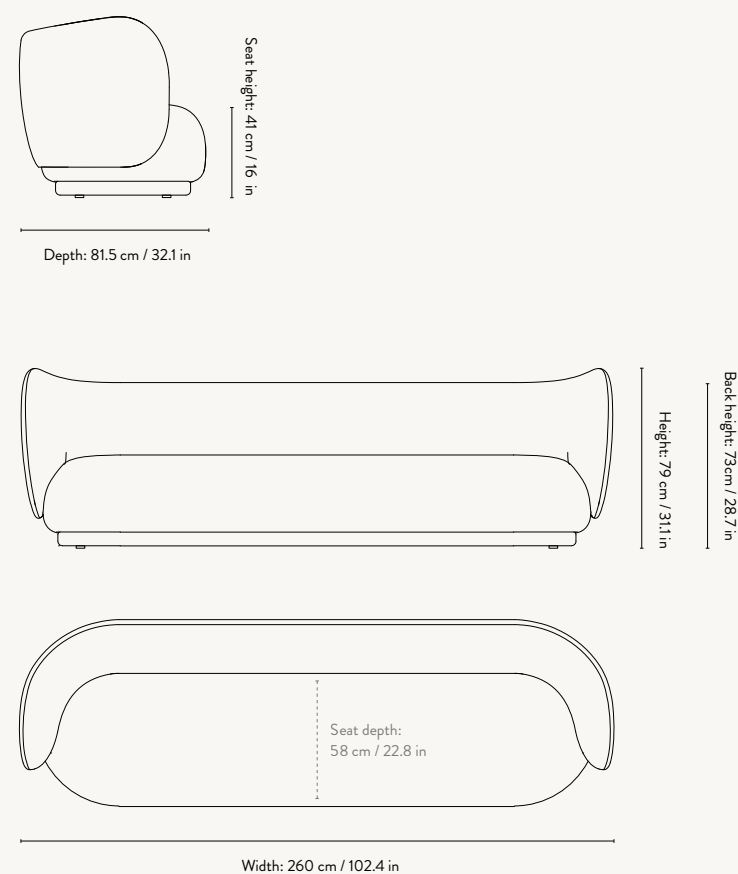

PRICE GROUP VI

<i>Vidar 3</i>	DKK	38.999
	SEK	55.715
	NOK	55.715
	EUR	5.289
	GBP	5.229
USD	7.329