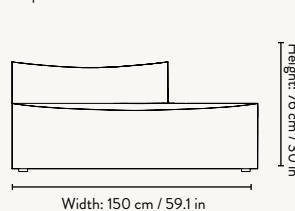

Open End Module - Small