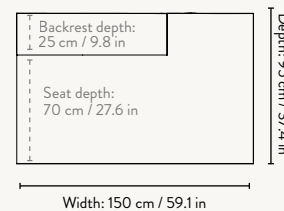

Open End Module - Small