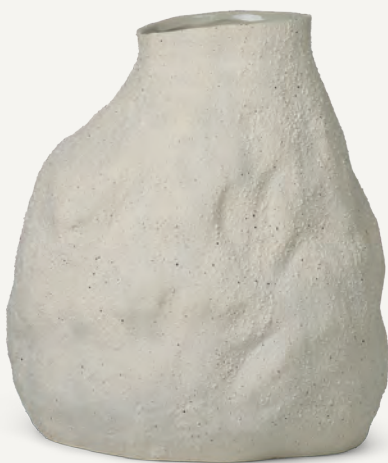

NEW

1104263729
Aluminium

1104263730
Blackened
Aluminium

FRACTURE SHELF

Size: H: 15 x W: 40.7 x D: 18 cm
H: 5.9 x W: 16 x D: 7.1 in
Material: 100% recycled casted aluminium
Care: Wipe with a damp cloth
Info: The shelf can turn both ways.
Screws and rawplugs included
Net. weight: 2 kg
Packsizes: 2

Recommended retail price

DKK	899
SEK	1.285
NOK	1.285
EUR	119
GBP	115
USD	169

1104122842
Off-white Stone

1104172842
Off-white Stone

VULCA VASE - LARGE

Size: H: 45 x W: 30 x D: 27 cm
H: 17.7 x W: 11.8 x D: 10.6 in
Material: Glazed stoneware
Care: Rinse in lukewarm water
Net. weight: 11 kg
Packsizes: 1

Recommended retail price

DKK	1.499
SEK	2.139
NOK	2.139
EUR	199
GBP	189
USD	279

VULCA VASE - MEDIUM

Size: H: 36 x W: 25 x D: 21 cm
H: 14.2 x W: 9.8 x D: 8.3 in
Material: Glazed stoneware
Care: Rinse in lukewarm water
Net. weight: 6 kg
Packsizes: 1

Recommended retail price

DKK	999
SEK	1.425
NOK	1.425
EUR	135
GBP	129
USD	189