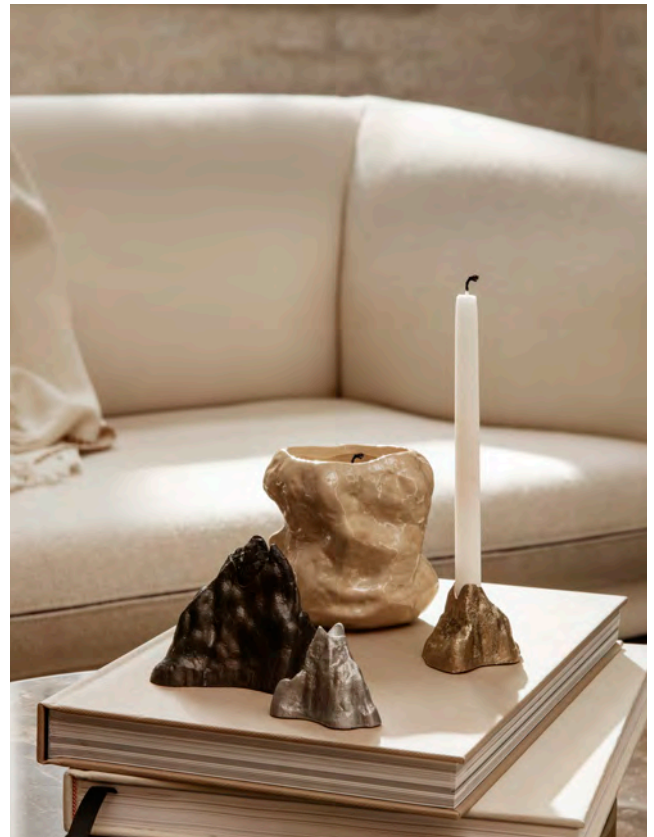

POUF ROUND

Contrasts are not only captivating to the eye but will also bring engaging dimensions to a room. The pouf with four levels forms a graphic element, which combines softness with a modern interior. The rounded lines shape the distinct design in line with our fascination of geometry and emphasise its simple and natural form, producing a more organic expression in your home.