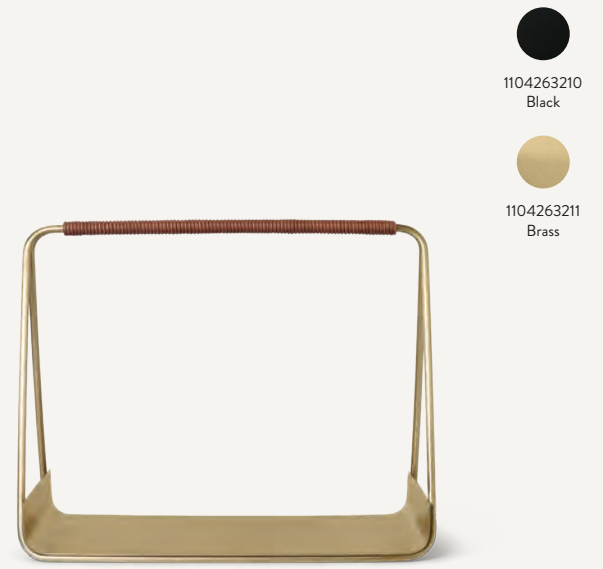

1104263210
Black

1104263211
Brass

PORT FIREPLACE TOOLS

Size:	H: 55 x W: 39 x D: 24 cm H: 21.7 x W: 15.4 x D: 9.4 in	Recommended retail price	
Material:	Powder coated stainless steel Stainless Steel with PVD coating		Black / Brass
Care:	Wipe with a damp cloth	DKK	999 / 1.199
Info:	Registered design	SEK	1.425 / 1.715
Net. weight:	2 kg	NOK	1.425 / 1.715
Packsize:	2	EUR	135 / 159
		GBP	129 / 155
		USD	189 / 225

PORT WOOD BASKET

Size:	H: 40 x W: 50 x D: 24 cm H: 15.7 x W: 19.7 x D: 9.4 in	Recommended retail price	
Material:	Powder coated iron and leather detail Stainless Steel with PVD coating		Black / Brass
Care:	Wipe with a damp cloth	DKK	699 / 899
Info:	Registered design	SEK	999 / 1.285
Net. weight:	3.8 kg	NOK	999 / 1.285
Packsize:	2	EUR	95 / 119
		GBP	89 / 115
		USD	129 / 169