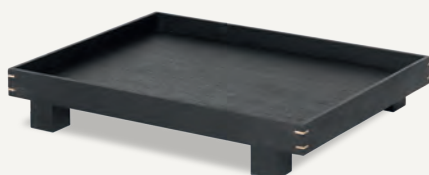

BON WOODEN TRAY - SMALL

Size: H: 6 x W: 36 x D: 28 cm
H: 2.4 x W: 14.2 x D: 11 in
Material: Black painted oak with PU coating.
Natural oak with PU coating.
Care: Wipe with a damp cloth.
Do not leave the surface wet
Net. weight: 1 kg
Packsize: 4

Recommended retail price

DKK	499
SEK	715
NOK	715
EUR	65
GBP	65
USD	95

BON WOODEN TRAY - LARGE

Size: H: 6 x W: 36 x D: 47 cm
H: 2.4 x W: 14.2 x D: 18.5 in
Material: Black painted oak with PU coating.
Natural oak with PU coating.
Care: Wipe with a damp cloth.
Do not leave the surface wet
Net. weight: 1.5 kg
Packsize: 2

Recommended retail price

DKK	699
SEK	999
NOK	999
EUR	95
GBP	89
USD	129