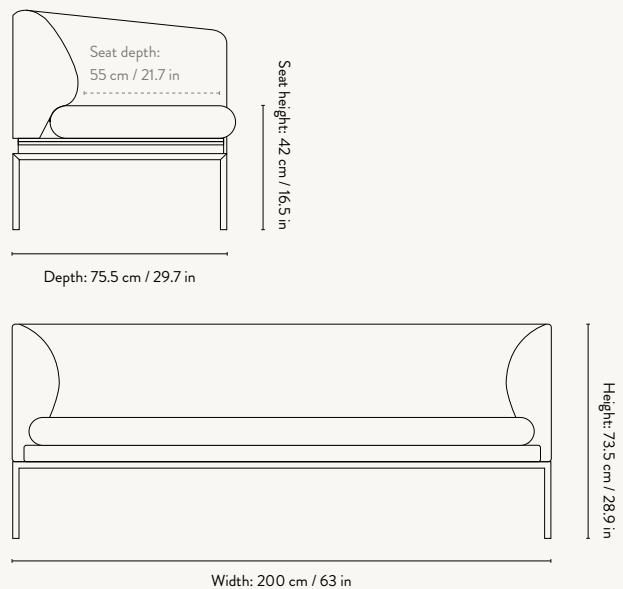

RECOMMENDED RETAIL PRICES

PRICE GROUP I		Black / Cashmere
Cotton,	DKK	18.999
Cotton Linen,	SEK	27.139
& Brushed	NOK	27.139
	EUR	2.575
	GBP	2.549
	USD	3.569

PRICE GROUP II		Black / Cashmere
Hot Madison,	DKK	20.999
Gaja C2C	SEK	29.999
& Connect	NOK	29.999
	EUR	2.849
	GBP	2.815
	USD	3.945

PRICE GROUP III		Black / Cashmere
Bouclé, Wool	DKK	22.999
& Pasadena	SEK	32.855
	NOK	32.855
	EUR	3.119
	GBP	3.085
	USD	4.319

PRICE GROUP IV		Black / Cashmere
Tonus 4,	DKK	24.999
Steelcut Trio 3	SEK	35.715
& Steelcut 2	NOK	35.715
	EUR	3.389
	GBP	3.355
	USD	4.695

PRICE GROUP V		Black / Cashmere
Hallingdal 65	DKK	26.999
& Fiord	SEK	38.569
	NOK	38.569
	EUR	3.665
	GBP	3.619
	USD	5.075

PRICE GROUP VI		Black / Cashmere
Vidar 3	DKK	31.999
	SEK	45.715
	NOK	45.715
	EUR	4.339
	GBP	4.295
	USD	6.015