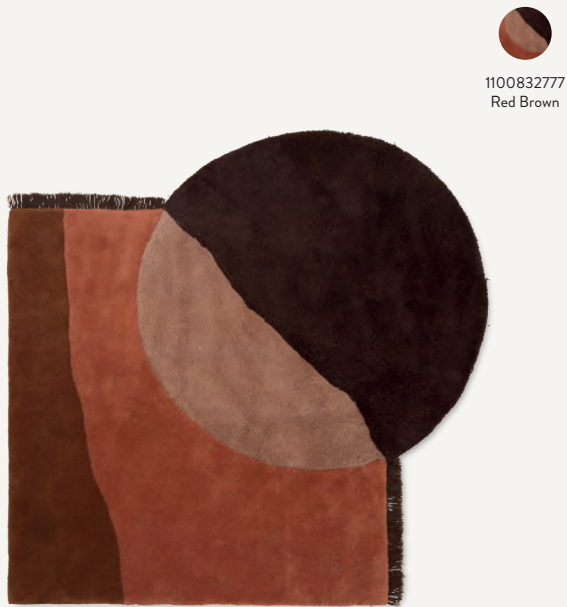

VIEW TUFTED RUG

Size:	H: 180 x W: 140 x D: 3 cm H: 70.9 x W: 55.1 x D: 1.2 in	Recommended retail price	
Material:	Front: 100% tufted New Zealand wool. Backside: 100% cotton	DKK	3.799
Care:	Vacuum only. In the beginning, the rug must be vacuumed frequently to remove natural rug shedding. Rotate the rug regularly. Do not rub wet stains but absorb with paper towels and clean with a damp cloth. Professional carpet cleaning if needed	SEK	5.425
Info:	Hand-tufted. Different pile height to accentuate the artwork	NOK	5.425
Net. weight:	14.3 kg	EUR	515
Packsizes:	1	GBP	509
		USD	715

VIEW TUFTED RUG

Size:	H: 180 x W: 140 x D: 3 cm H: 70.9 x W: 55.1 x D: 1.2 in	Recommended retail price	
Material:	Front: 100% tufted New Zealand wool. Backside: 100% cotton	DKK	3.799
Care:	Vacuum only. In the beginning, the rug must be vacuumed frequently to remove natural rug shedding. Rotate the rug regularly. Do not rub wet stains but absorb with paper towels and clean with a damp cloth. Professional carpet cleaning if needed	SEK	5.425
Info:	Hand-tufted. Different pile height to accentuate the artwork	NOK	5.425
Net. weight:	14.3 kg	EUR	515
Packsizes:	1	GBP	509
		USD	715