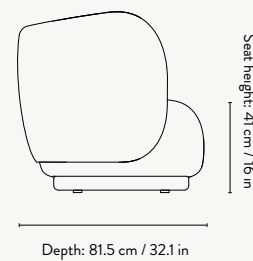

PRICE GROUP VI

Vidar 3	DKK	34.999
	SEK	49.999
	NOK	49.999
	EUR	4.749
	GBP	4.695
	USD	6.575