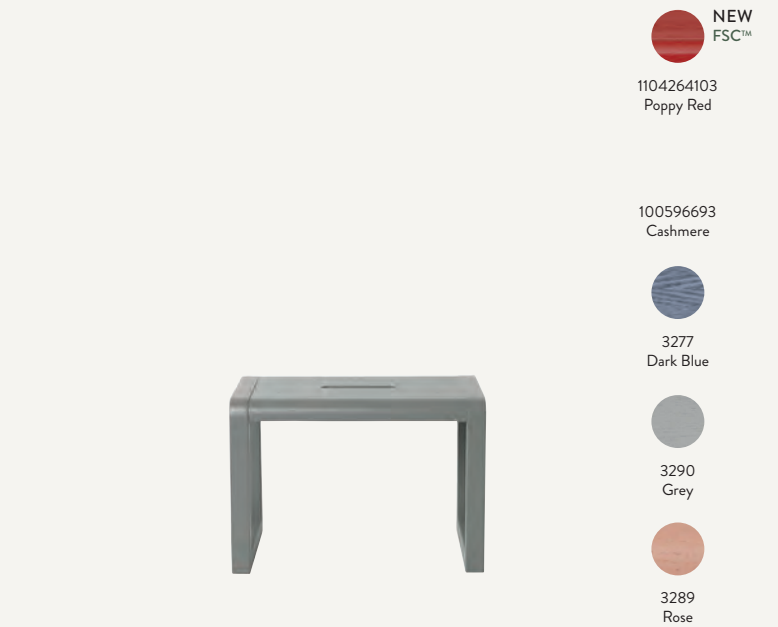

LITTLE ARCHITECT STOOL

Size:	H: 23 x W: 33 x D: 23 cm H: 9.1 x W: 13 x D: 9.1 in	Recommended retail price	
Material:	Solid ash wood and ash veneer with MDF core. Poppy Red items are FSC™-certified, all other colours will be FSC™-certified by the end of 2021	DKK	699
		SEK	999
		NOK	999
Care:	Wipe with a damp cloth	EUR	95
Info:	Delivered assembled. CE-tested. Registered design	GBP	89
		USD	129
Design:	Collaboration with Says Who		
Net. weight:	1.3 kg		
Packsizes:	1