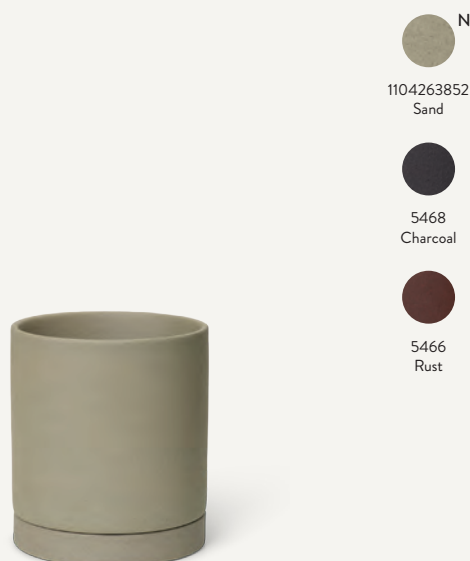

SEKKI POT - MEDIUM

Size: Ø: 13.5 x H: 16 cm
Ø: 5.3 x H: 6.3 in
Material: Unglazed solid dyed stoneware.
Unglazed porcelain.
Care: Rinse in lukewarm water
Info: Drainage hole in the bottom of the pot
Attention: Marks and variations in the clay may occur due to the natural raw material
Net. weight: 1.3 kg
Packsize: 2

Recommended retail price

DKK	299
SEK	425
NOK	425
EUR	39
GBP	39
USD	55