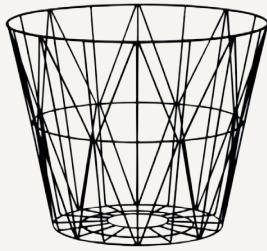

3060
Black

WIRE BASKET - SMALL

Size:	Ø: 40 x H: 33 cm Ø: 15.7 x H: 13 in	Recommended retail price	
Material:	Powder coated iron		
Care:	Wipe with a damp cloth	DKK	399
Net. weight:	2.5 kg	SEK	569
Packsizes:	2	NOK	569
		EUR	55
		GBP	49
		USD	75

3063
Black