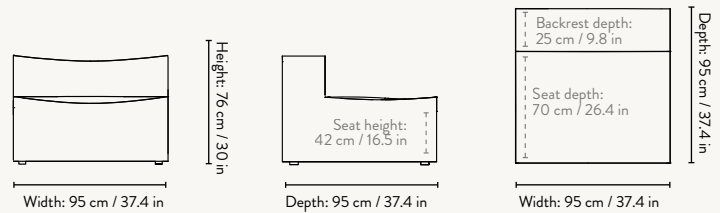

Center Module - S100