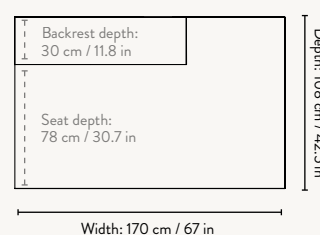

Open End Module - Large

RECOMMENDED RETAIL PRICES

PRICE GROUP I	Small / Large
Cotton Linen	DKK 11.499 / 11.999
	SEK 16.425 / 17.139
	NOK 16.425 / 17.139
	EUR 1.559 / 1.629
	GBP 1.545 / 1.609
	USD 2.159 / 2.255

PRICE GROUP III	Small / Large
Dry Cotton Slub & Pasadena	DKK 14.499 / 14.999
	SEK 20.715 / 21.425
	NOK 20.715 / 21.425
	EUR 1.965 / 2.035
	GBP 1.945 / 2.009
	USD 2.725 / 2.819

PRICE GROUP II	Small / Large
Hot Madison	DKK 12.499 / 12.999
	SEK 17.855 / 18.569
	NOK 17.855 / 18.569
	EUR 1.695 / 1.765
	GBP 1.675 / 1.745
	USD 2.349 / 2.445

PRICE GROUP IV	Small / Large
Rich Linen & Kuba Cay	DKK 16.499 / 16.999
	SEK 23.569 / 24.285
	NOK 23.569 / 24.285
	EUR 2.239 / 2.305
	GBP 2.215 / 2.279
	USD 3.099 / 3.195