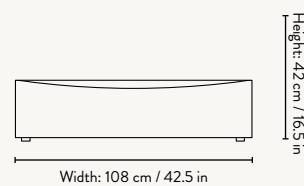

Pouf - Square - Large