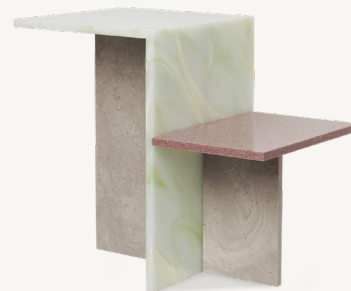

DISTINCT SIDE TABLE ACRYLIC

Size: H: 50 x W: 59.5 x D: 35 cm
H: 19.7 x W: 23.4 x D: 13.8 in
Material: Acrylic stone
Care: Wipe with a damp cloth
Info: Registered design
Net. weight: 15.7 kg
Packsize: 1

Recommended retail price	
DKK	7.999
SEK	11.425
NOK	11.425
EUR	1.085
GBP	1.075
USD	1.505