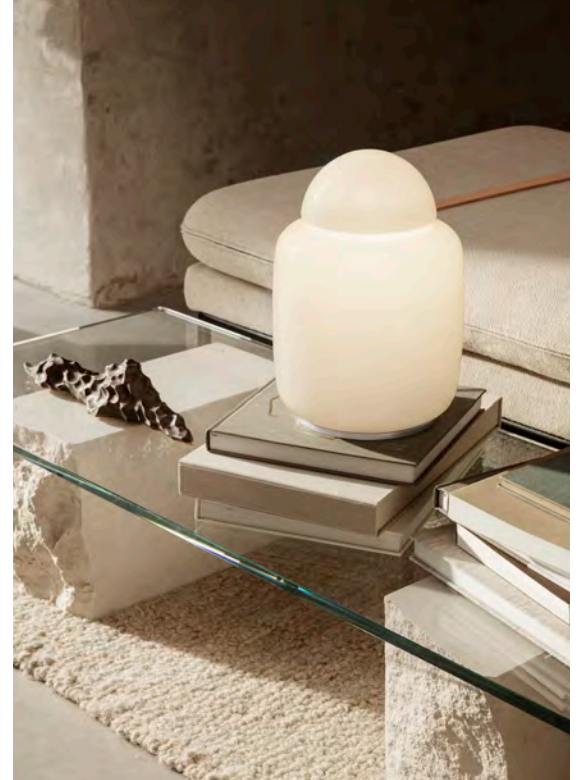

HEBE LAMP

AYA CERAMIC PLATTER

Revisiting the tradition of hanging platters on the wall or placing them on a table as an artful serving platter, we have created a series of large plates in tribute to womanhood. With a simple silhouette of a woman, the series celebrates femininity in all its different shapes and colours. Painted by hand with casual strokes, each piece has a unique expression. All platters come with a wall mounting solution, so they both can be hung and placed on a table. The platters are made with a special, rustic clay with a glazing in bright colours. As each plate has been made by hand, the small variations are part of the design.

HOY CASTED CANDLE HOLDER

This extra tall floor candle holder makes a statement wherever you choose to place it. Made from casted recycled aluminium, Hoy Casted Candle Holder has a raw, matte finish that creates a lovely contrast to its simple design.

BELL LAMP

Inspired by vintage glass lamps from the 70's, the Bell Table Lamp illuminates your home with a soft, diffused light. Made entirely of opal glass with a sleek, glossy finish, the lamp is composed of two simple, geometric shapes balanced on a chrome base. Use it as a decorative lamp in a dark corner or on a shelf to light up your favourite books.