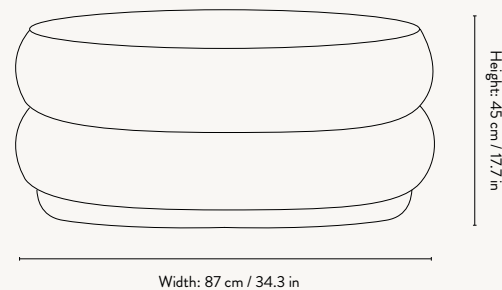

POUF ROUND & OVAL

Design by ferm LIVING

PRODUCT DETAILS

Manufactured in Lithuania
Registered design

DIMENSIONS - ROUND

Height: 45 cm / 17.7 in
Diameter: 47.5 cm / 18.7 in
Weight: 9.2 kg

DIMENSIONS - OVAL

Height: 45 cm / 17.7 in
Width: 87 cm / 34.3 in
Depth: 47.5 cm / 18.7 in
Weight: 16.1 kg

MATERIALS & CONSTRUCTION

Polyurethane foam on wooden inner structure

CARE

Please see page 408 for care and maintenance instructions

PACKSIZE

1

TEST

Foam fire rating:
CAL117-2013 - pass
BS 5852 Crib5 - on request

STOCK VERSIONS

FADED VELVET - FABRIC QUALITIES

CUSTOMISATION OPTIONS

FABRIC QUALITIES

To see the specifications of each fabric and available colour assortment please go to overview on page 238

**POUF ROUND
RECOMMENDED RETAIL PRICES**

PRICE GROUP I

Faded Velvet	DKK	4.999
	SEK	7.139
	NOK	7.139
	EUR	679
	GBP	669
USD	939	

PRICE GROUP II

Hot Madison	DKK	5.999
	SEK	8.569
	NOK	8.569
	EUR	815
	GBP	805
USD	1.125	

PRICE GROUP IV

Tonus 4	DKK	6.999
	SEK	9.999
	NOK	9.999
	EUR	949
	GBP	939
USD	1.315	

**POUF OVAL
RECOMMENDED RETAIL PRICES**

PRICE GROUP I

Faded Velvet	DKK	5.999
	SEK	8.569
	NOK	8.569
	EUR	815
	GBP	805
USD	1.125	

PRICE GROUP II

Hot Madison	DKK	6.999
	SEK	9.999
	NOK	9.999
	EUR	949
	GBP	939
USD	1.315	

PRICE GROUP IV

Tonus 4	DKK	7.999
	SEK	11.425
	NOK	11.425
	EUR	1.085
	GBP	1.075
USD	1.505	

POUF ROUND

POUF OVAL