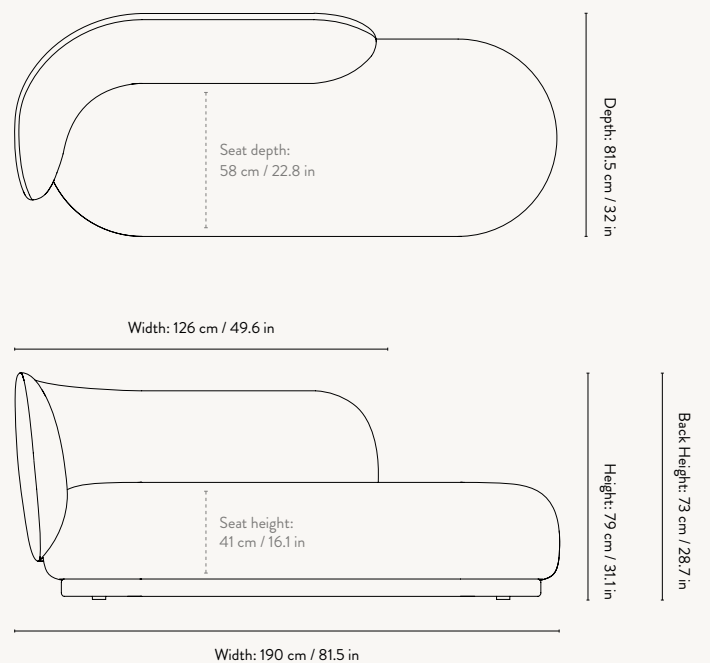

PRICE GROUP VI

Vidar 3	DKK	27.999
	SEK	39.999
	NOK	39.999
	EUR	3.799
	GBP	3.755
	USD	5.259