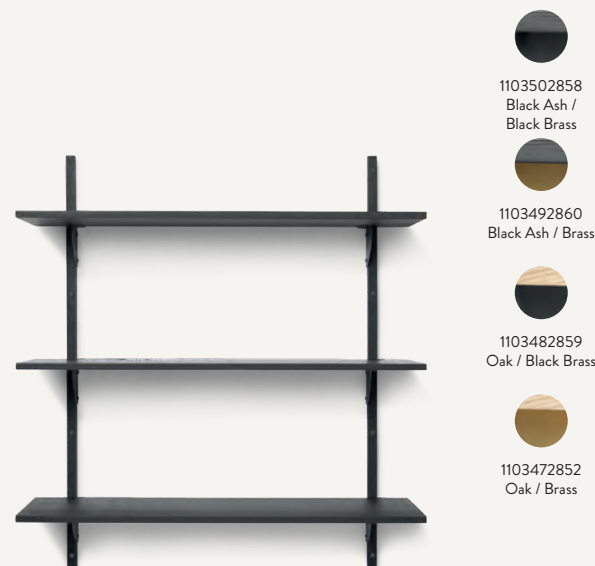

Recommended retail price

DKK	999
SEK	1.425
NOK	1.425
EUR	135
GBP	129
USD	189

1103402858
Black Ash /
Black Brass

1103412860
Black Ash / Brass

1103422859
Oak / Black Brass

1103392852
Oak / Brass

1103502858
Black Ash /
Black Brass

1103492860
Black Ash / Brass

1103482859
Oak / Black Brass

1103472852
Oak / Brass

SECTOR TRIPLE - NARROW

Size: H: 102 x W: 54 x D: 22.1 cm
H: 40.2 x W: 21.3 x D: 8.7 in

Material: Stained solid ash and plywood with stained ash veneer. Natural solid oak and plywood with natural oak veneer. Brackets in Brass or Black Brass.