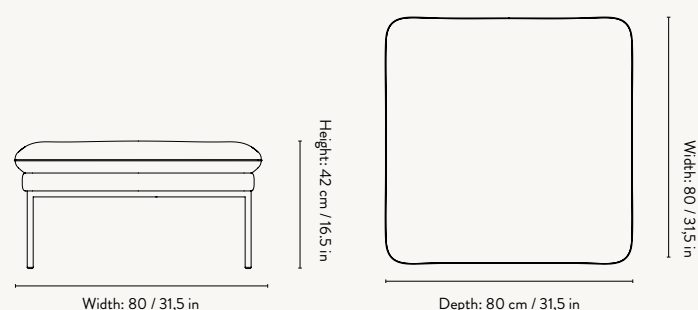

RECOMMENDED RETAIL PRICES

PRICE GROUP I	Black / Cashmere	
Cotton Linen,	DKK	6.999
Brushed	SEK	9.999
& Cotton	NOK	9.999
	EUR	949
	GBP	939
	USD	1.315

PRICE GROUP IV	Black / Cashmere	
Tonus 4,	DKK	9.999
Steelcut Trio 3	SEK	14.285
& Steelcut 2	NOK	14.285
	EUR	1.355
	GBP	1.339
	USD	1.879

PRICE GROUP II	Black / Cashmere	
Hot Madison,	DKK	7.999
Gaja C2C,	SEK	11.425
& Connect	NOK	11.425
	EUR	1.085
	GBP	1.075
	USD	1.505

PRICE GROUP V	Black / Cashmere	
Hallingdal 65	DKK	10.999
& Fiord	SEK	15.715
	NOK	15.715
	EUR	1.489
	GBP	1.475
	USD	2.065

PRICE GROUP III	Black / Cashmere	
Bouclé, Wool	DKK	8.999
& Pasadena	SEK	12.855
	NOK	12.855
	EUR	1.219
	GBP	1.205
	USD	1.689

PRICE GROUP VI	Black / Cashmere	
Vidar 3	DKK	11.999
	SEK	17.139
	NOK	17.139
	EUR	1.629
	GBP	1.609
	USD	2.255