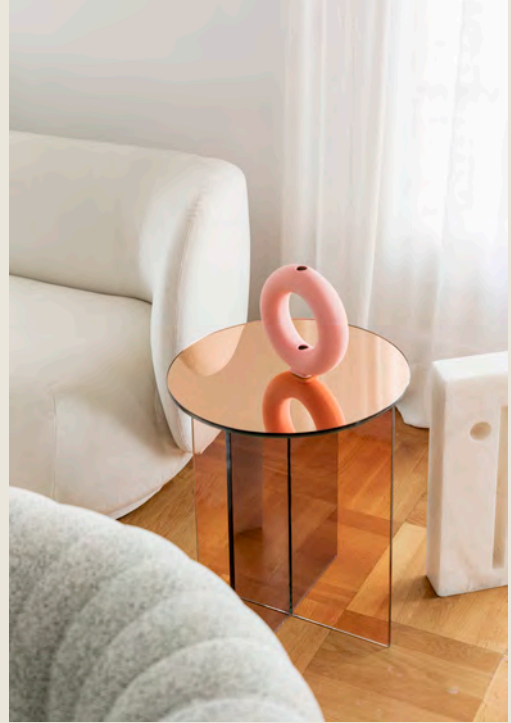

AIRY EXPRESSION

When at home, Katty spends most of her time in the lounge area, where the Catalan sunshine filters through greenery and large windows on each side, filling the room and achieving a light, airy expression.