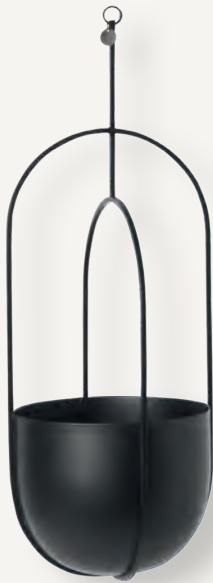

3337
Black

Fits Hexagon Pot Large & Sekki Pot Medium