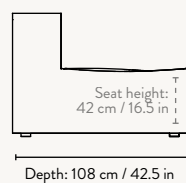

Open End Module - Large

RECOMMENDED RETAIL PRICES

PRICE GROUP I	Small / Large
Cotton Linen	DKK 11.499 / 11.999
	SEK 16.425 / 17.139
	NOK 16.425 / 17.139
	EUR 1.559 / 1.629
	GBP 1.545 / 1.609
	USD 2.159 / 2.255

PRICE GROUP III	Small / Large
Dry Cotton Slub & Pasadena	DKK 14.499 / 14.999
	SEK 20.715 / 21.425
	NOK 20.715 / 21.425
	EUR 1.965 / 2.035
	GBP 1.945 / 2.009
	USD 2.725 / 2.819

PRICE GROUP II	Small / Large
Hot Madison	DKK 12.499 / 12.999
	SEK 17.855 / 18.569
	NOK 17.855 / 18.569
	EUR 1.695 / 1.765
	GBP 1.675 / 1.745
	USD 2.349 / 2.445

PRICE GROUP IV	Small / Large
Rich Linen & Kuba Cay	DKK 16.499 / 16.999
	SEK 23.569 / 24.285
	NOK 23.569 / 24.285
	EUR 2.239 / 2.305
	GBP 2.215 / 2.279
	USD 3.099 / 3.195