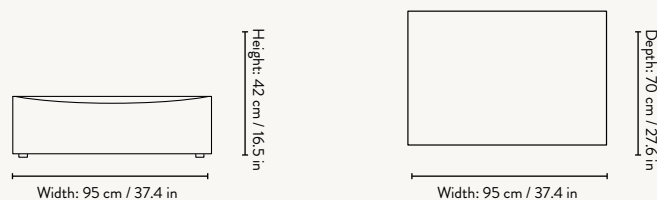

To see the specifications of each fabric and available colour assortment please go to overview on page 238

Pouf - Rectangular - Small