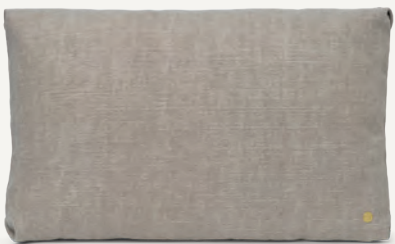

NEW

Fits made to order sofas

1104264218
Natural

NEW

Fits made to order sofas

1104264223
Sand/Black

CLEAN CUSHION - COTTON LINEN

Size:	H: 40 x W: 60 cm H: 15.7 x W: 23.6 in	Recommended retail price	
Material:	Cotton Linen. 60% cotton and 40% linen. Inner cushion: Feather and down filling	DKK	999
Care:	30°C gentle wash	SEK	1.425
Info:	Fits the Turn series	NOK	1.425
Net. weight:	1.2 kg	EUR	135
Packsizes:	2	GBP	129
		USD	189