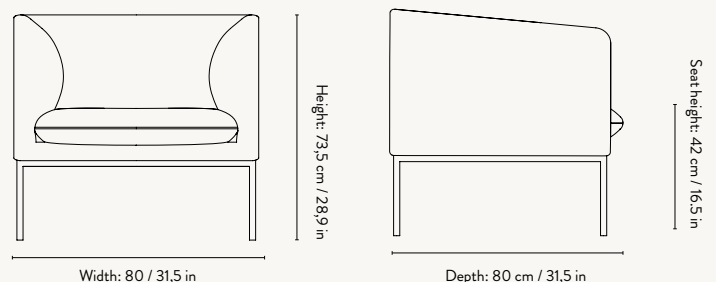

PRICE GROUP VI Black / Cashmere

Vidar 3	DKK	19.999
	SEK	28.569
	NOK	28.569
	EUR	2.715
	GBP	2.685
	USD	3.759