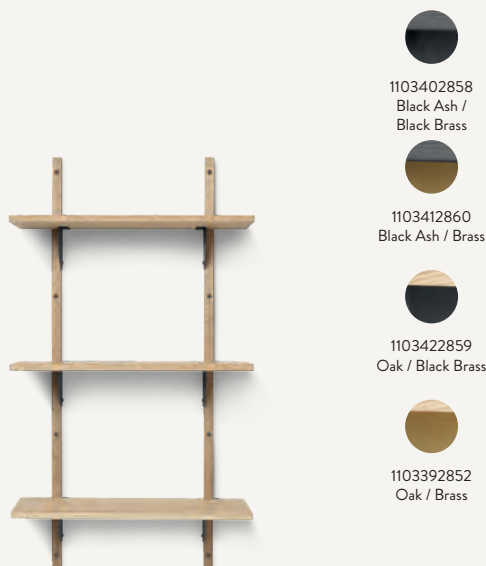

1103402858
Black Ash /
Black Brass

1103412860
Black Ash / Brass

1103422859
Oak / Black Brass

1103392852
Oak / Brass