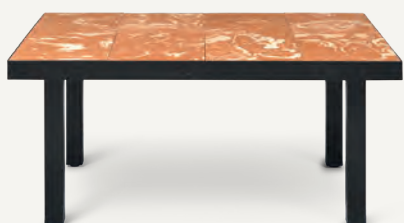

Recommended retail price	
DKK	7.999
SEK	11.425
NOK	11.425
EUR	1.085
GBP	1.075
USD	1.505

NEW

Hand-made tiles

1104264114
Mocha/Black

1104264115
Terracotta/Black

1101142824
Bianco Curia

FLOD COFFEE TABLE

Size: H: 37 x W: 81.1 x D: 60.9 cm
H: 14.6 x W: 31.9 x D: 24 in