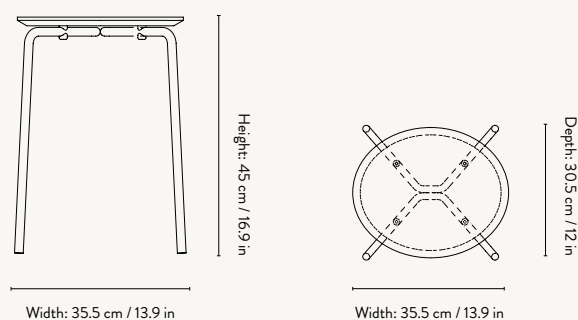

RECOMMENDED RETAIL PRICES

OAK, ASH OR WALNUT	Black / Chrome
DKK	1.199 / 1.499
SEK	1.715 / 2.139
NOK	1.715 / 2.139
EUR	159 / 199
GBP	155 / 189
USD	225 / 279

PRICE GROUP IV	Black / Chrome
Tonus 4, Steelcut Trio 3 & Steelcut 2	DKK 1.699 / 1.999 SEK 2.425 / 2.855 NOK 2.425 / 2.855 EUR 229 / 269 GBP 219 / 255 USD 319 / 375

PRICE GROUP I	Black / Chrome
Cotton Linen, Brushed & Faded Velvet	DKK 1.399 / 1.699 SEK 1.999 / 2.425 NOK 1.999 / 2.425 EUR 189 / 229 GBP 179 / 219 USD 265 / 319

PRICE GROUP V	Black / Chrome
Hallingdal 65 & Fiord	DKK 1.799 / 2.099 SEK 2.569 / 2.999 NOK 2.569 / 2.999 EUR 239 / 279 GBP 229 / 269 USD 339 / 395

PRICE GROUP II	Black / Chrome
Hot Madison, Gaja C2C & Connect	DKK 1.499 / 1.799 SEK 2.139 / 2.569 NOK 2.139 / 2.569 EUR 199 / 239 GBP 189 / 229 USD 279 / 339

PRICE GROUP VI	Black / Chrome
Vidar 3, Nubuck Leather & Aniline Leather	DKK 1.899 / 2.199 SEK 2.715 / 3.139 NOK 2.715 / 3.139 EUR 255 / 295 GBP 245 / 279 USD 355 / 415

PRICE GROUP III	Black / Chrome
Bouclé, Wool, Pasadena & Solid Leather	DKK 1.599 / 1.899 SEK 2.285 / 2.715 NOK 2.285 / 2.715 EUR 215 / 255 GBP 205 / 245 USD 299 / 355

To see the specifications of each fabric and available colour assortment please go to overview on page 238

*Felt Gliders must be ordered separately against price supplement