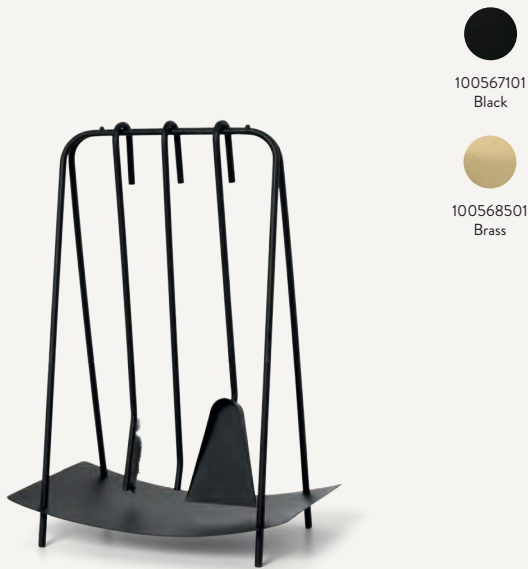

100567101
Black

100568501
Brass