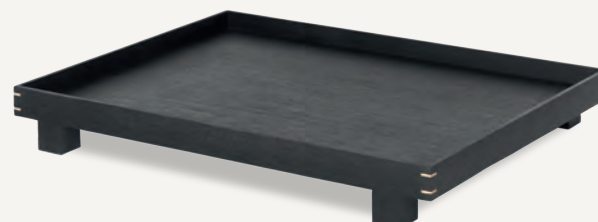

BON WOODEN TRAY - SMALL

Size: H: 6 x W: 36 x D: 28 cm
H: 2.4 x W: 14.2 x D: 11 in
Material: Black painted oak with PU coating.
Natural oak with PU coating.
Care: Wipe with a damp cloth.
Do not leave the surface wet
Net. weight: 1 kg
Packsize: 4

Recommended retail price

DKK	499
SEK	715
NOK	715
EUR	65
GBP	65
USD	95

BON WOODEN TRAY - LARGE

Size: H: 6 x W: 36 x D: 47 cm
H: 2.4 x W: 14.2 x D: 18.5 in
Material: Black painted oak with PU coating.
Natural oak with PU coating.
Care: Wipe with a damp cloth.
Do not leave the surface wet
Net. weight: 1.5 kg
Packsize: 2

Recommended retail price

DKK	699
SEK	999
NOK	999
EUR	95
GBP	89
USD	129