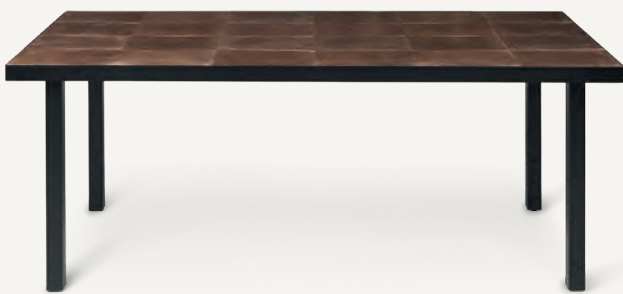

NEW

Hand-made tiles

1104264111
Mocha/Black

NEW

Hand-made tiles

1104264110
Terracotta/Black

FLOD DINING TABLE - MOCHA

Size:	H: 74 x W: 81.1 x D: 181.3 cm H: 29.1 x W: 31.9 x D: 71.4 in	Recommended retail price	
Material:	Clay and powder coated galvanized steel	DKK	17.999
Care:	Wipe with a damp cloth	SEK	25.715
Info:	The tiles are individually placed inside the frame without filler. Each tile is handmade so small variations in the level might occur. Suitable for outdoor use. Registered design	NOK	25.715
		EUR	2.439
		GBP	2.415
		USD	3.379
Net. weight:	99 kg		
Packsize:	1		