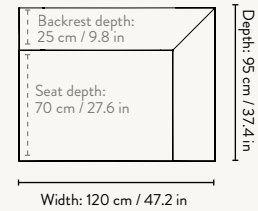

Armrest End Module - Small