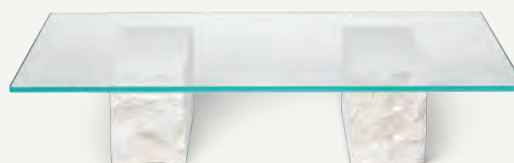

Recommended retail price	
DKK	7.999
SEK	11.425
NOK	11.425
EUR	1.085
GBP	1.075
USD	1.505

NEW

Hand-made tiles

1104264114
Mocha/Black

1104264115
Terracotta/Black

1101142824
Bianco Curia

FLOD COFFEE TABLE

Size: H: 37 x W: 81.1 x D: 60.9 cm
H: 14.6 x W: 31.9 x D: 24 in