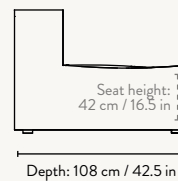

Armrest End Module - Large

RECOMMENDED RETAIL PRICES

PRICE GROUP I		Small / Large	
Cotton Linen	DKK	11.999	/ 12.999
	SEK	17.139	/ 18.569
	NOK	17.139	/ 18.569
	EUR	1.629	/ 1.765
	GBP	1.609	/ 1.745
	USD	2.255	/ 2.445

PRICE GROUP II		Small / Large	
Hot Madison	DKK	12.999	/ 13.999
	SEK	18.569	/ 19.999
	NOK	18.569	/ 19.999
	EUR	1.765	/ 1.899
	GBP	1.745	/ 1.879
	USD	2.445	/ 2.629

PRICE GROUP III		Small / Large	
Dry Cotton Slub & Pasadena	DKK	14.999	/ 15.999
	SEK	21.425	/ 22.855
	NOK	21.425	/ 22.855
	EUR	2.035	/ 2.169
	GBP	2.009	/ 2.145
	USD	2.819	/ 3.005

PRICE GROUP IV		Small / Large	
Rich Linen & Kuba Cay	DKK	16.999	/ 17.999
	SEK	24.285	/ 25.715
	NOK	24.285	/ 25.715
	EUR	2.305	/ 2.439
	GBP	2.279	/ 2.415
	USD	3.195	/ 3.379