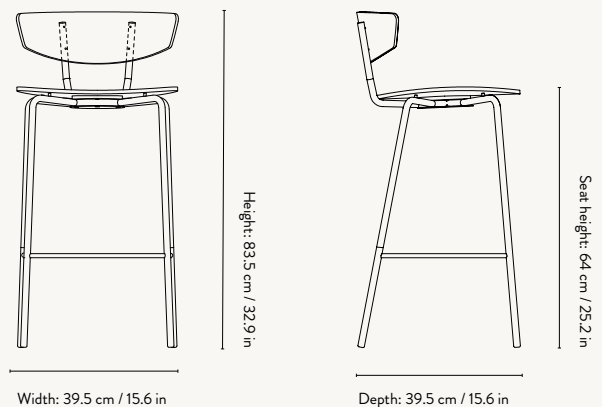

HERMAN BAR CHAIR

Design by Herman Studio

PRODUCT DETAILS

Manufactured in Latvia
Registered design

DIMENSIONS

Height: 96 cm / 37.8 in
Width: 40.5 cm / 15.7 in
Depth: 43 cm / 16.9 in
Seat height: 76 cm / 29.9 in
Weight: 5.3 kg (ash veneer)
5.1kg (with upholstery)