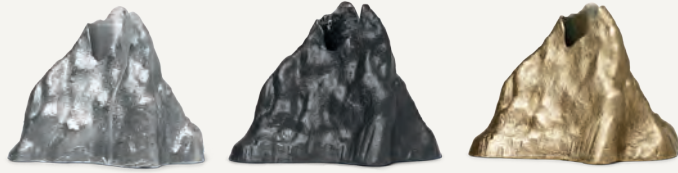

1104263160
Aluminium

1104263161
Blackened
Aluminium

1104263159
Brass