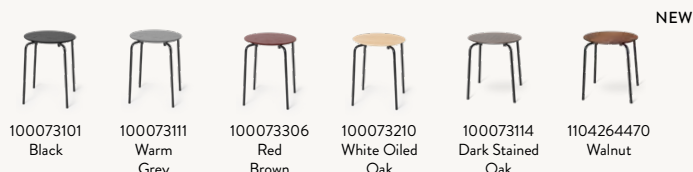

HERMAN STOOL

Design by Herman Studio

PRODUCT DETAILS

Manufactured in Latvia

DIMENSIONS

Height: 45 cm / 16.9 in
Width: 35.5 cm / 13.9 in
Depth: 30.5 cm / 12 in
Seat height: 45 cm / 17.7 in
Weight: 2.9 kg (oak/ash veneer)
3 kg (with upholstery)

MATERIALS & CONSTRUCTION

Seat: White oiled oak, dark stained oak, walnut or painted ash veneer
Upholstered seat: Birch veneer upholstered with fabric or leather
Frame: Black powder or chrome coated steel.
Glides: Plastic or felt glides
Walnut and all versions with black frame and/or upholstery are FSC™ - Mix certified

CARE

Please see page 408 for care and maintenance instructions

PACKSIZE

2

TEST

EN 16139:2013
Furniture - Strength, durability, stability and safety
Requirements for non-domestic seating

Foam fire rating:

CAL117-2013 - pass
BS 5852 Crib5 - pass

STOCK VERSIONS

BLACK FRAME